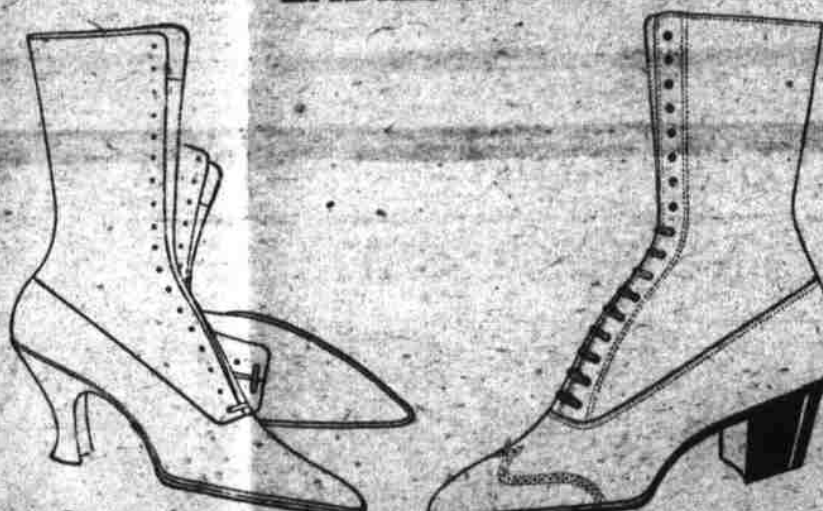

Brown Kid Boot, full Louis heel, light turn sole, price $9.48

LADIES SHOES

Brown Calf, heavy welt, wing cap, low heel walking shoe $9.00