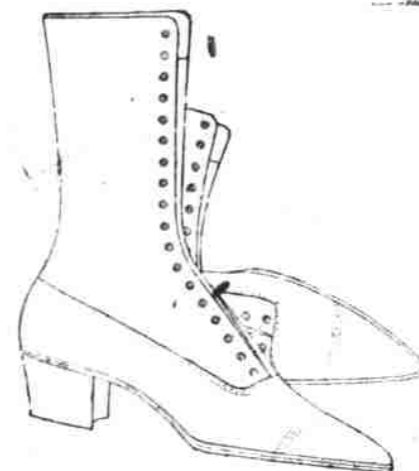

ALL SIZES

\$3.98

Here you will find values up to \$9.00 in Ladies fine Dress Shoes. Included in the lot are several dozen pair of E. P Reed Shoes—

\$1.59

On this Table you will find black and brown Scufflers in small sizes. The very thing for the tiny tot who is trying to do his first walking.

\$6.85

This Counter has been loaded down with Men's Shoes made in all the beter styles. They

consist mostly of the famous Reynolds Shoe One of the best we know of—
SIZES 6 to 11.

\$4.95

At this price you can buy some of the finest makes of Women's Shoes made, all etyles are included, such as Mahogany Tan, Brown Kid, Black Kid, and Gun Metal Calf Kid—

ALL SIZES

\$6.95

Here are just the Women's Shoes that a great majority of folks want now, at a saving that will win ready welcome. Values up to \$12.95 on this table.

\$3.85

At this price you will find the best selling Shoe in Robeson county. Never a week passes but what we order these Ladies black kid, low