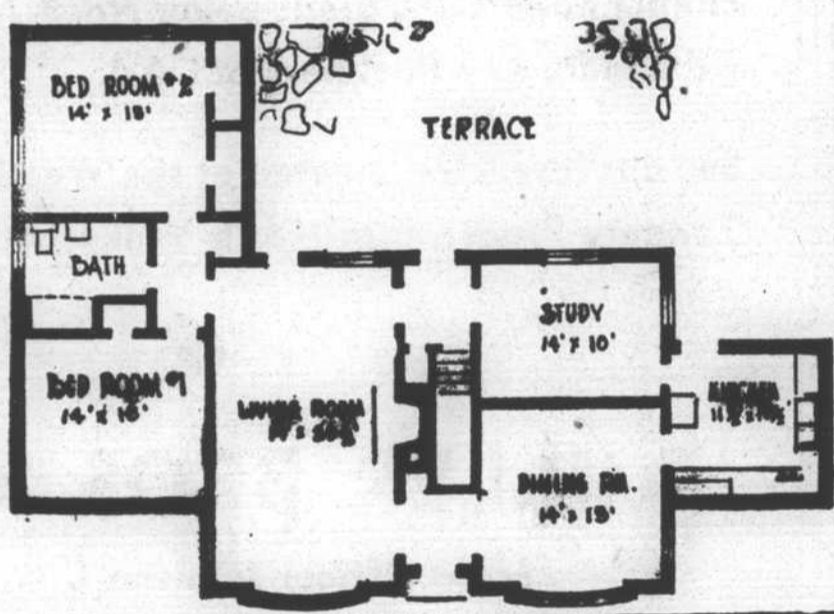

This modern six-room house features two beautiful low bow windows, one in the living room and one in the dining room. The two bedrooms with the bath between are isolated for peaceful sleeping. The kitchen is spacious with the built-in cabinets and monel working surfaces. It has a private entrance. The living room is entered through a small rectangular hall with an ample coat closet, and an enclosed terrace at the rear. The dining room and den are located on the kitchen side for convenient living. The wall of native stone and the lovely landscaping make this one of the most attractive small homes.

This is a rare small house plan into which has been designed a place for everything without the whole house being cluttered. The spacious rooms, the wide use of glass and the back terrace all are features which give you a luxurious dwelling that is available at a moderate price.

The entrance hall leads into the large living room with its bow window and its fireplace. This room extends the entire width of the house and has a back door opening onto the terrace. This arrangement increases the easy circulation of the entire house. The terrace will serve in many ways to increase the pleasure and liveability of your home. It is a perfect lounge and sunbathing spot and is fine for outdoor dining. The back yard, finished with an outdoor fireplace will present not only a pretty view for your living room but a functional part of your home as well. The dining room, opening to the left of the living room, contains a bow-window. This spacious room is large enough for entertaining at meals without a worry as to space. It opens into the kitchen to the left. The kitchen is an efficiently designed room with ample cabinet space and a service entrance at the rear, which is very convenient to a garage to be built in the rear of the house.

The sleeping area can be ef-

fectively closed off from the rest of the house and is a complete unit in itself with ample closet space and a bath between the two rooms. As both the bedrooms are corner rooms they have the advantage of cross ventilation.

A pleasing exterior design plus an attractive, functional interior combine to make this a small house which is moderately priced and which contains all the features necessary for convenient modern living.

Alexander Man Leaves 190 Descendants

Hickory, May 2. — Funeral services are being planned here today for Pinkney Filo Starnes, 90-year-old farmer of nearby Alexander County, who is survived by 190 descendants. Starnes died Sunday in a local hospital. Included among his survivors are three daughters, six sons, 57 grandchildren, 102 great-grandchildren, and 22 great-great-grandchildren. He was a life-long resident of this community and was one time active in county affairs.

Home-Coming At Friendship Church

Any and all singing groups—choirs, quartets, duets, or solos—are invited to take part in the program.—Reported.