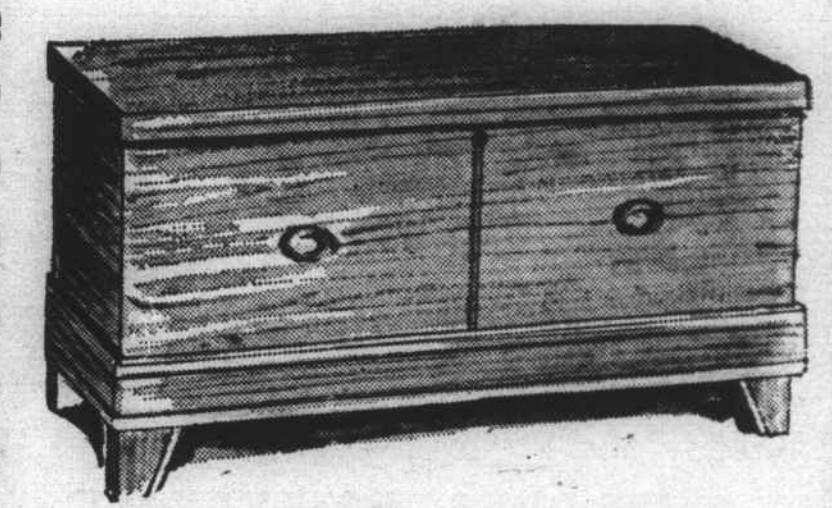

LOWER FURNITURE PRICES NOW AT

IDEAL FURNITURE CO.
TO HELP YOU ENJOY LIVING AT HOME

	WERE	NOW
Southern Cross Sofa Beds	\$ 49.95	\$ 37.50
3-pc. Living Room Suite	129.50	80.00
3-pc. Living Room Suite	179.95	139.50
3-pc. Maple Living Room Suite	89.50	65.00
2-pc. Sofa and Chair-Plastic	139.50	100.00
3-pc. Bedroom Suite	119.95	85.00
4-pc. Bedroom Suite- Solid Maple	198.50	125.00
5-pc. Mah. Bedroom Suite- Poster Bed	189.50	110.00
3-pc. Bedroom Suite - With Robe	139.50	100.00
4-pc. Bedroom Suite- Poster Bed	199.50	125.00
7-Way Floor Lamps	8.95	6.50
Table Lamps	5.95	3.50
1 Tracy Sink Cabinet	149.50	95.00
Automatic Washers with Pump	119.95	95.00
1 Admiral Electric Range	204.50	175.00
1 Dual Temp. Refrigerator	379.95	295.00
1-8-ft. Admiral Refrigerator	234.95	190.00
Cavalier Cedar Chest	49.50	35.00
Cavalier Cedar Chest	59.95	45.00
Pull Up-Chairs	11.95	9.95
5-pc. Breakfast Room Suite	59.50	44.50
5-pc. Breakfast Room Suite	79.50	59.50
Electric Food Mixers	34.95	24.50
Westinghouse Sandwich Grill	19.95	16.50
Westinghouse Percolator	16.75	14.50
Westinghouse Electric Irons	11.95	9.50
G. E. Pop Up Toaster	19.95	16.50
26-pc. Set Silverware - With Case	9.95	5.00
7-qt. Presto Canners	19.85	16.50
5-qt. Presto Canners	18.95	14.50
Arvin, All Metal Ironing Boards	9.95	7.50