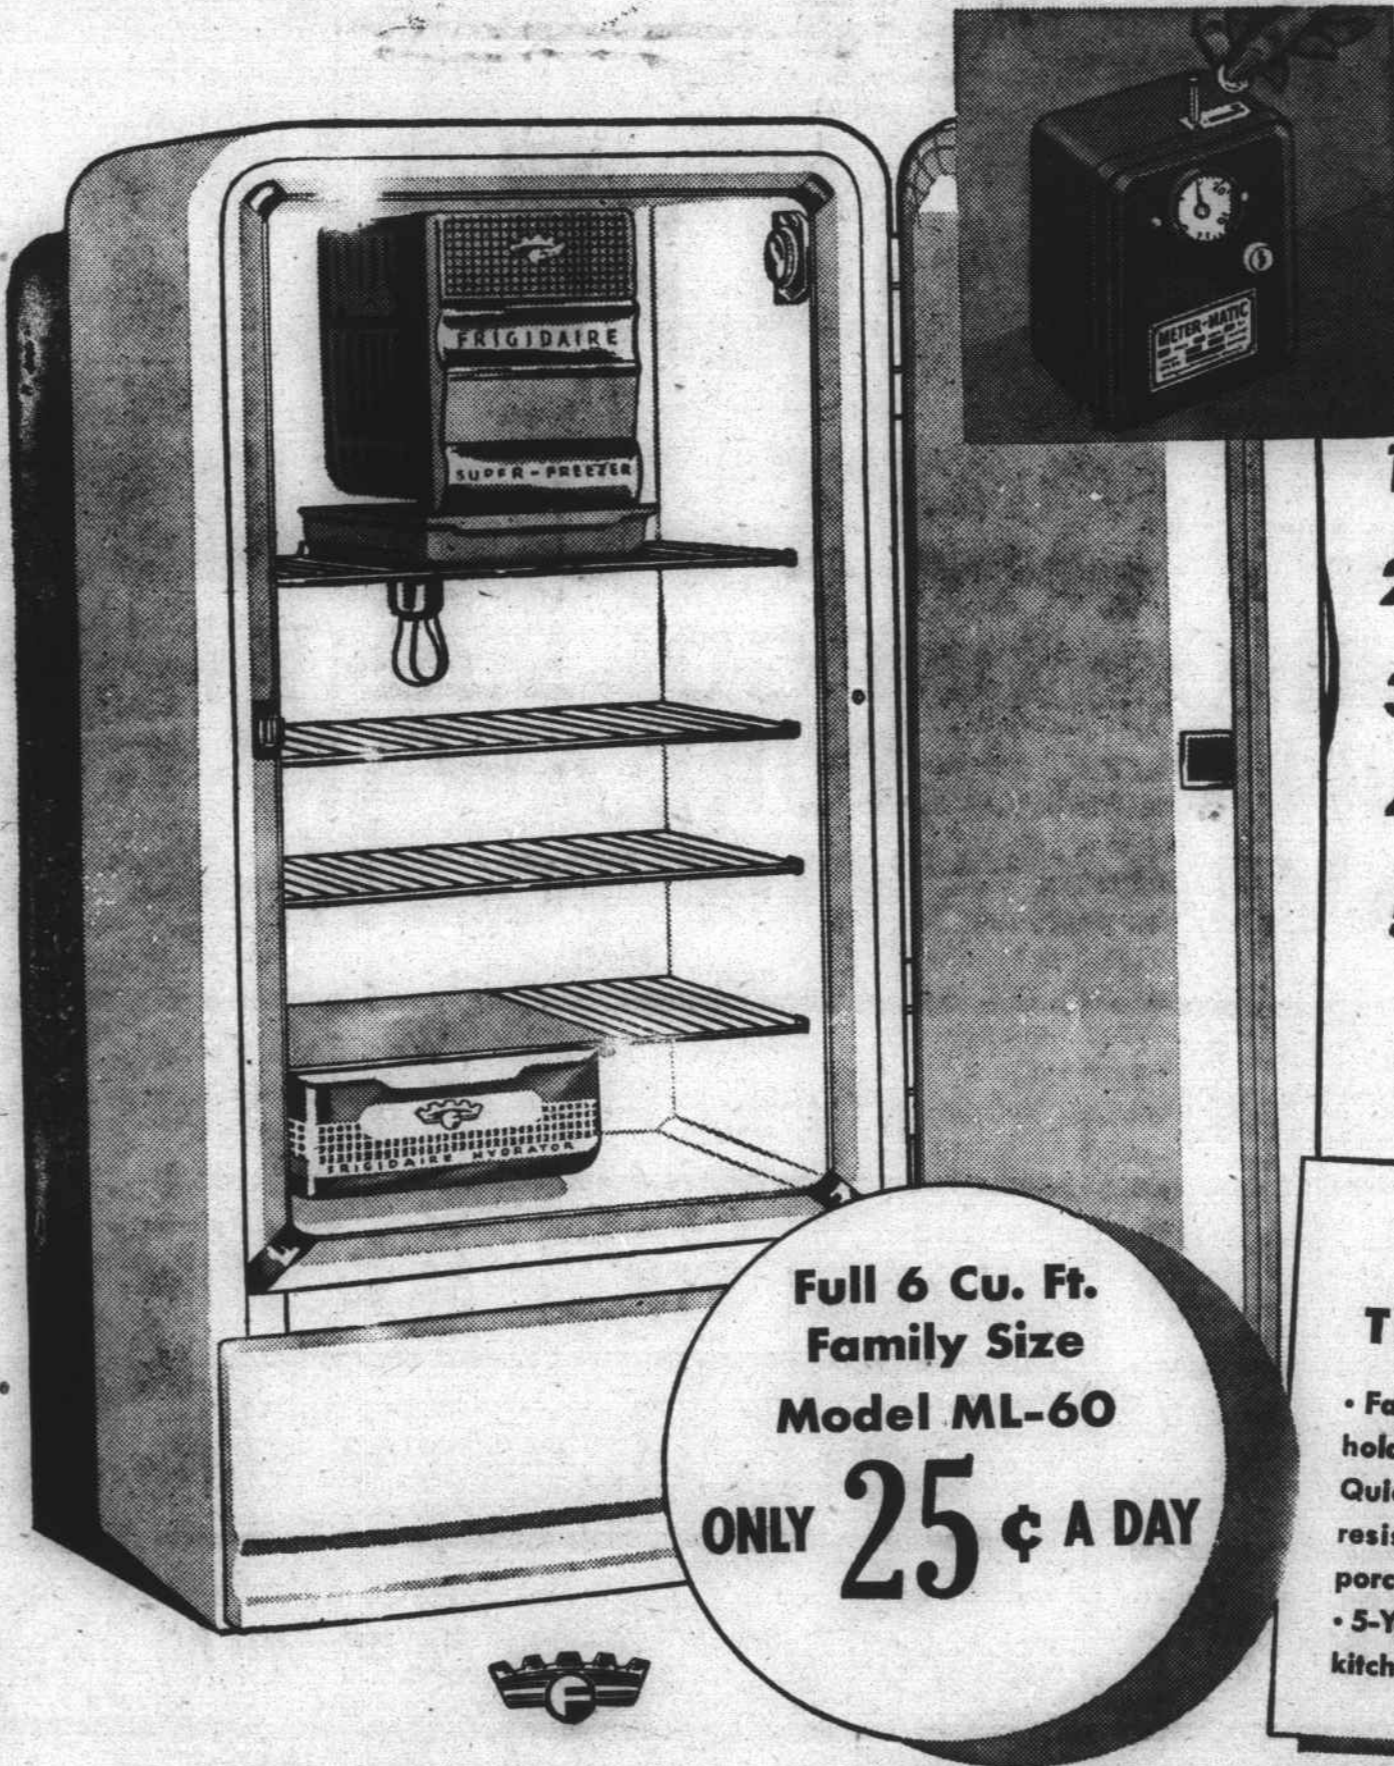

METER-ICE SAVINGS PLAN EASIEST WAY TO BUY

1. Just come in and select this full-family size Frigidaire Refrigerator!
2. We will deliver and install it with 5-Year Protection Plan for only 25c a day!
3. Deposit at the rate of only 25c a day in the handy meter!
4. Once a month our representative will call to collect your deposits!
5. When payments are completed, meter will be removed and you will be mailed a bill of sale. That's all there is to it!

13 other Master, De Luxe and Imperial Frigidaire models—also included in this low daily payment plan!

Just Look At These Features

- Famous Meter-Miser mechanism • Super-Freezer holds almost 15 lbs. frozen food • Double-Easy Quikcube Trays free ice cubes instantly • Rust-resistant shelves for long life • One-piece porcelain interior • New flat top is an extra shelf • 5-Year Protection Plan • More food storage in less kitchen space • All-steel cabinet construction.

Full 6 Cu. Ft. Family Size Model ML-60 ONLY 25¢ A DAY

FOR SALE AT AUCTION

Saturday, December 24th 2:00 P. M.

Six-room House with good basement and 1-2 acre lot; good garden; fruit trees; near Moravian Falls, just off Highways 16-18, five miles from North Wilkesboro, N. C.

H. M. BLANKENSHIP Wilkesboro, N. C.

HORTON'S APPLIANCE COMPANY

Service—FRIGIDAIRE—Sales

Main Street

North Wilkesboro, N. C.

Phone 770