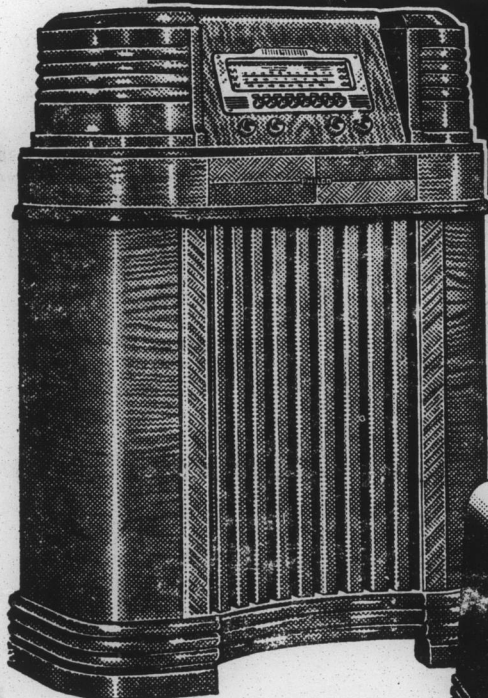

Just Arrived!

NEW 1940

PHILCO

Value Sensations

We've just unpacked another shipment of popular 1940 Philcos. Come in — inspect all the beautiful new models . . . the greatest values in radio history!

Only

\$40.00

PHILCO 180XF. Brings you the finest features ever offered at this price! Built-in Super Aerial System. Electric Push-Button Tuning. Clear, powerful American and foreign reception. Gorgeous hand-rubbed Walnut cabinet.