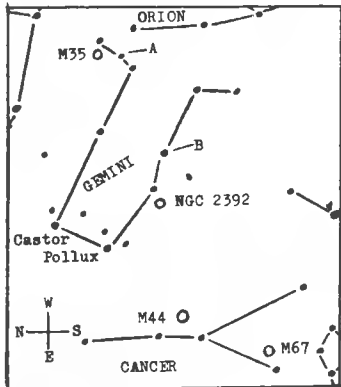

Tina Plumley

Tina Rene Plumley, 15, of Haven Drive, on Route 7, Greer, S. C. died Sunday from injuries received in an automobile accident.

A native of Tryon, she was the daughter of Jack Kenneth and Janice Donnelly Plumley. She was a tenth-grader at Greer High School and a member of Fairview Baptist Church and tenth grade Sunday School Class.

Also surviving: brother, Jack Kenneth Plumley, Jr. of the home; maternal grandmother, Mrs. Gertrude Durham Brown of Asheville; paternal grandmother, Mrs. Dena Parker Lockhart of Landrum; paternal grandfather, Clint Plumley of Inman; paternal stepgrandfather, Dave Lockhart of Landrum.

Services were held Tuesday at Fairview Baptist Church and burial was in Hillcrest Memorial Gardens.

Wood Mortuary was in charge of arrangements.

The Cosmic Reporter

"Cancer and Gemini"

By Tim Linder

The area of sky around Cancer and Gemini contains a variety of interesting objects. In this area are open star clusters, a planetary nebula, double stars, and variable stars. Below is a description of each of the objects in the Cancer-Gemini region and the accompanying star map will help in locating these objects.

M 35 is an open star cluster of magnitude 5. M 35 is at the foot of Gemini and is a beautiful object for binoculars. On a very clear night you might even glimpse M 35 with the naked eye.

NGC 2392 is of magnitude 9 and is on the south side of Gemini. NGC 2392 is also known as the Eskimo Nebula. A telescope is needed to locate this object and at

magnification of about 45x NGC 2392 will appear as a very small fuzzy patch of light.

M 44 is one of the more well known of open star clusters. This cluster, also known as the Beehive cluster, is of magnitude 4 and can be seen easily with the naked eye. Look for a bright fuzzy spot between the stars Delta and Gamma in the constellation of Cancer.

M 67 is also in the constellation of Cancer and is of magnitude 6. Binoculars will be needed to find this open star cluster which is about 8 degrees southeast of M 44.

The star Castor in Gemini is a double star. A small telescope will resolve this star into its two components which are of magnitudes 2 and 2.8.

The stars A and B on the star map are both variable stars. Star A, which is Eta Geminorum, changes from magnitude 3.1 to 3.9 and back again over a period of 234 days. Star B, which is Zeta Geminorum, changes from magnitude 3.7 to 4.1 and back again over a period of just over 10 days.

A New Arrival

Mr. and Mrs. James (Jimmy) Smith of Columbus, are parents of a daughter, Sheila Marie, born Jan. 22 at St. Luke's Hospital.

Paternal grandparents are Mr. and Mrs. Frank Smith of Columbus. Maternal grandparents are Mr. and Mrs. Daniel Searcy of Lake Lure.

A New Arrival

Mr. and Mrs. Mark Henry of Yadkinville are parents of a daughter, Whitney Dawn, born December 25th. She weighed 7 pounds, 6 ounces.

Grandparents are Mrs. Dee Henry of Tryon and Mr. and Mrs. Clarence Baity of Courtney. Great-grandparents are Mr. and Mrs. Joseph DeSantis of Solvoy, N. Y. and Mrs. Harold S. Henry, Garden City, N. Y.

The Pea Ridge Community Club Chicken Supper will be Sat., Feb. 2nd. for the benefit of Youth Summer Camp Fund.

The last Union veteran of the Civil War died in 1956 at the age of 109. The last survivor of the Confederate Army died three years later. He was 117 years old.

ACCURATE CLOCK

Scientists at Johns Hopkins University Applied Physics Laboratory have developed a clock that can measure time to a trillionth of a second and remain accurate to a millionth of a second over three years. The clock takes the form of a hydrogen maser, a device that measures time from energy emitted by stimulated hydrogen atoms.

Correction

The price of the Chuck Roast at Cowan's Supermarket should be: Boneless, Lb. $1.79; Center Cut, Lb. $1.19 and Blade Cut Lb. $1.09.