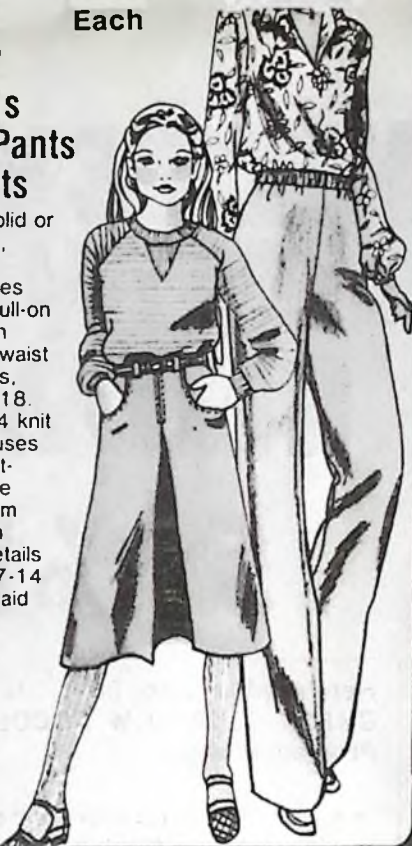

Long Sleeve Dress Shirts

No-iron dress shirts in solids, prints and stripes. Some with button down collars. Sizes 14 1/2-17. Ties.....2.50

5.99
Reg. 7.99!

Dress Slacks

Solid color slacks with belt loops and slight flare legs. Polyester knit. Sizes 29-42. Men's Belts.....2.99

2\$1
Pair

Dress Socks

Bulky Orlon socks in popular colors. Sizes 10-13.

Each

Ladies' Or Girl's Tops, Pants Or Skirts

- Ladies' solid or print tops, S.M.L. or skirts, sizes 10-18. Pull-on pants with assorted waist treatments, sizes 10-18.
- Girls' 4-14 knit tops, blouses and sweat-shirts, size 4-6x denim jeans with pocket details and size 7-14 solid or plaid skirts.

5.99 Pair
Boys' Fashion Jeans

Brushed denim and corduroy jeans in sizes 4-16. Fashion denim jeans in sizes 4-18.

8.88
Ladies' PVC Jackets

Ladies' 3/4 length jackets with stitching, hardware and pocket details. Sizes 10-18 and 16 1/2-24 1/2.