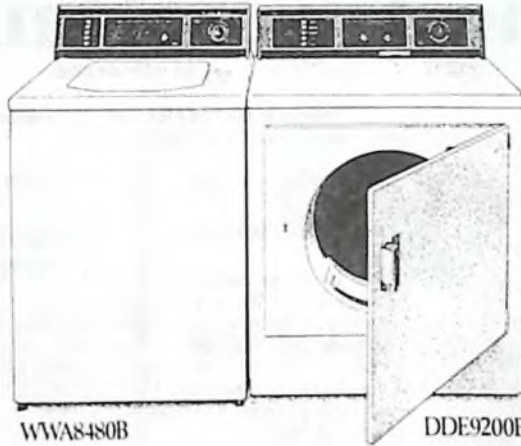

HOME FOR SALE: 1/2 mile from Columbus, 3 bedrooms, 2 baths, energy efficient, cedar siding and heat pump. $67,000. 894-8681. adv. 3, 4, 8, 9, 10, pd.

FOR SALE: 1973 Dodge Station Wagon, very good condition. Call after 6 p.m., 894-8929. adv. 3, 4, 8, c.

FOR SALE: Upright Eureka Vacuum Cleaner with 4 pkgs. of disposable dust bags. Good condition, $40. Off-white wedding gown and hat, size 8, like new. 894-3408. adv. 3, 4, pd.

COMPUTER ALIGNMENT IS HERE! Our new COMPUTER equipment does more and does it with greater accuracy. We also have the latest in new equipment for aligning MACPHERSON STRUT vehicles, TWIN I-BEAM Ford pick-ups and FRONT WHEEL DRIVE vehicles. **SPECIAL INTRODUCTORY PRICES** through September. **SKEE'S EXXON — YOUR TIRE AND ALIGNMENT CENTER.** 509 S. Trade, Tryon. 859-6546. adv. 3, 10, 17, 24, c.

EXECUTOR'S NOTICE

Having qualified as Executor of the estate of Jane E. Lapacz, deceased, late of Polk County, North Carolina, this is to notify all persons having claims against the estate of said deceased to present them to the undersigned on or before March 3, 1982, or this notice will be pleaded in bar of their recovery. All persons indebted to said estate please make immediate payment.

This the 3rd day of September, 1981

North Carolina National Bank
Post Office Box 1881
Asheville, North Carolina 28802
R. Anderson Haynes
Attorney at Law
Post Office Box 1531,
Tryon, N.C. 28782
adv. 3, 10, 17, 24, c.

NATIONAL SALE DAYS

A BRAND NEW WASHER AND DRYER COMBINATION FROM GE.

WWA8480B — This large-capacity washer features five cycles, including Permanent Press and Extra Cleaning Cycle for modern fabrics with tough soils. Also has a bleach and fabric softener dispenser to make the job easier.

DDE9200B — This dryer with automatic dry control features five cycles, including Permanent Press, and four drying selections.

GE BRINGS
GOOD THINGS
TO LIFE.

GENERAL ELECTRIC

Carruth Furniture Co.

Howard St.

TEL. 457-3344

Landrum, S. C.