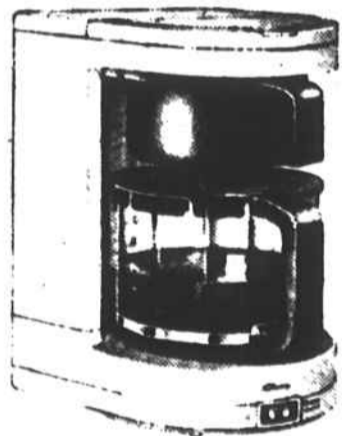

- Sale \$189, reg. 209.95
- Electric dryer features automatic time control
 - Fabric temperature settings
 - End of cycle signal
 - Interior drum light

Save \$80

- Sale 719.95, reg. 799.95. 21 cu. ft. Imperial side by side refrigerator with ice and cold water service right through the door. All frostless. Has power economizer switch. Rolls on 4 wheels, front wheels are adjustable. Has full width dairy storage, 4 adjustable shelves, 3 freezer shelves and 3 interior lights. White or available decorator colors.

Plus a stereo sale.

Sale \$79

Reg. 99.95. This 8-track stereo playback system has AM/FM/FM stereo radio, built-in AFC, solid state chassis, two speakers. Features manual and automatic channel selector, 4-channel indicator lights. Cabinet are woodgrained vinyl on wood products.

Reg. 24.99. 4-10 cup drip coffeemaker. Makes 10 cups, less than one minute per cup. Coffee is filter brewed once. Coffeemaker comes with basket, carafe and cover. 30 filters.

Reg. 24.99. 12" Hi-Dome electric fry-pan. Designed for roasting. Teflon® coated for easy cleaning. Tilt leg allows grease to run off to one side while cooking. Completely immersible when control removed.