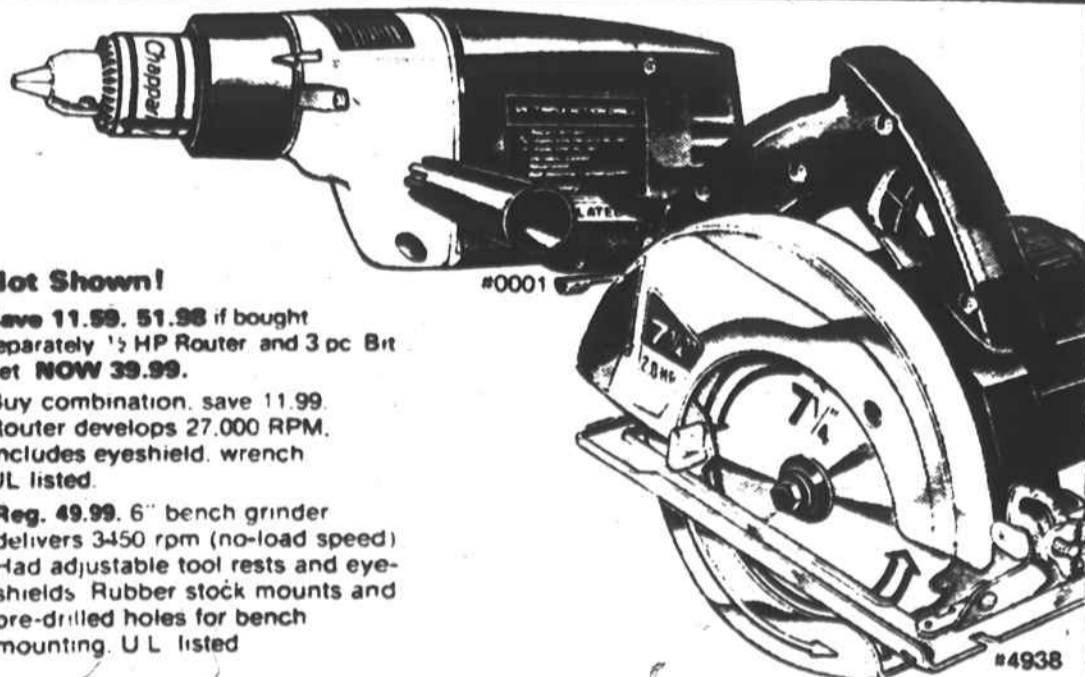

Merchandise comes unassembled.

Tablesaw and lathe package not available in High Point.

Your choice. Sale 39.99

Save $10. Reg. 49.99. Triple Action drill is a variable speed reversible drill, an impact tool and a rotary impact tool all in one. Double reduction gears for high torque. Burn-out protected motor. Double insulated. UL listed.

Save $15. Reg. 54.99. 7" commercial duty circular saw delivers 5200 rpm. 2 hp. Has Security Power Switch, blade exposure control for increased safety. Ball bearing construction, and Vari-Torque clutch. Burn-out protected motor. Double insulated. UL listed.

Not Shown!

Save 11.99. $1.98 if bought separately. 1/2 HP Router and 3 pc Bit Set NOW 39.99.

Buy combination, save 11.99. Router develops 27,000 RPM. Includes eyeshield, wrench UL listed.

Reg. 49.99. 6" bench grinder delivers 3450 rpm (no-load speed). Has adjustable tool rests and eye-shields. Rubber stock mounts and pre-drilled holes for bench mounting. U.L. listed.

Sale prices effective thru Sunday.

Save 20% on wallcoverings.

Right now, save a full 20% on every roll of wallcoverings. Choose patterns, solids, prints. Easy-to-clean papers, too. Find something right for every room in your home.

Save $50

Reg. 299.99. Sale 249.99. Lathe package includes lathe and stand. Massive, heavy ribbed, one piece cast iron bed with 1 1/2" precision ground ways. Cast iron head and tail stock. Motor not included.

Save $60

Reg. 329.99. Sale 269.99. Black and Decker/DeWalt 10" radial arm saw package features motor developing 2 HP. Has steel stand, 10" combination blade.

Save $50

Reg. 219.99. Sale 169.99. 32" radial drill press package includes drill press and stand. Drills to center of 32" circle. Head swivels 360°, tilts 90°, right or left. Ram travels 11". Has 4 spindle speeds, adjustable depth scale, calibrated angle scale with positive stop at 90°. Motor sold separately.