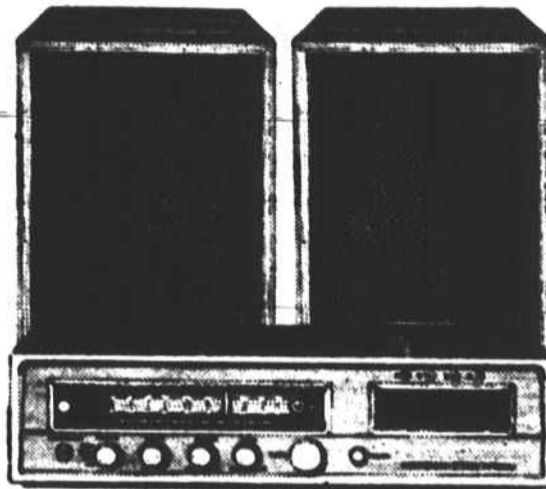

- Sale \$189, reg. 209.95
- Electric dryer features automatic time control
 - Fabric temperature settings
 - End of cycle signal
 - Interior drum light

Save \$80

- Sale 719.95, reg. 799.95. 21 cu. ft. Imperial side by side refrigerator with ice and cold water service right through the door. All frostless. Has power economizer switch. Rolls on 4 wheels, front wheels are adjustable. Has full width dairy storage, 4 adjustable shelves, 3 freezer shelves and 3 interior lights. White or available decorator colors.

To keep your new appliance in top condition, ask about the JCPenney Assured Performance Plan. You get unlimited service for one, low yearly charge.

\$40 off our big 19" color TV console.

Sale
\$499

Reg. \$539. Big color TV has 100% solid state chassis, 25" screen (meas. diag.). Features Automatic Fine Tuning (AFT) and Memory VHF Fine Tuning. Wood grained vinyl cabinet.

Plus a stereo sale.

Sale \$79

Reg. 99.95. This 8-track stereo playback system has AM/FM/FM stereo radio, built-in AFC, solid state chassis, two speakers. Features manual and automatic channel selector, 4-channel indicator lights. Cabinet are woodgrained vinyl on wood products.