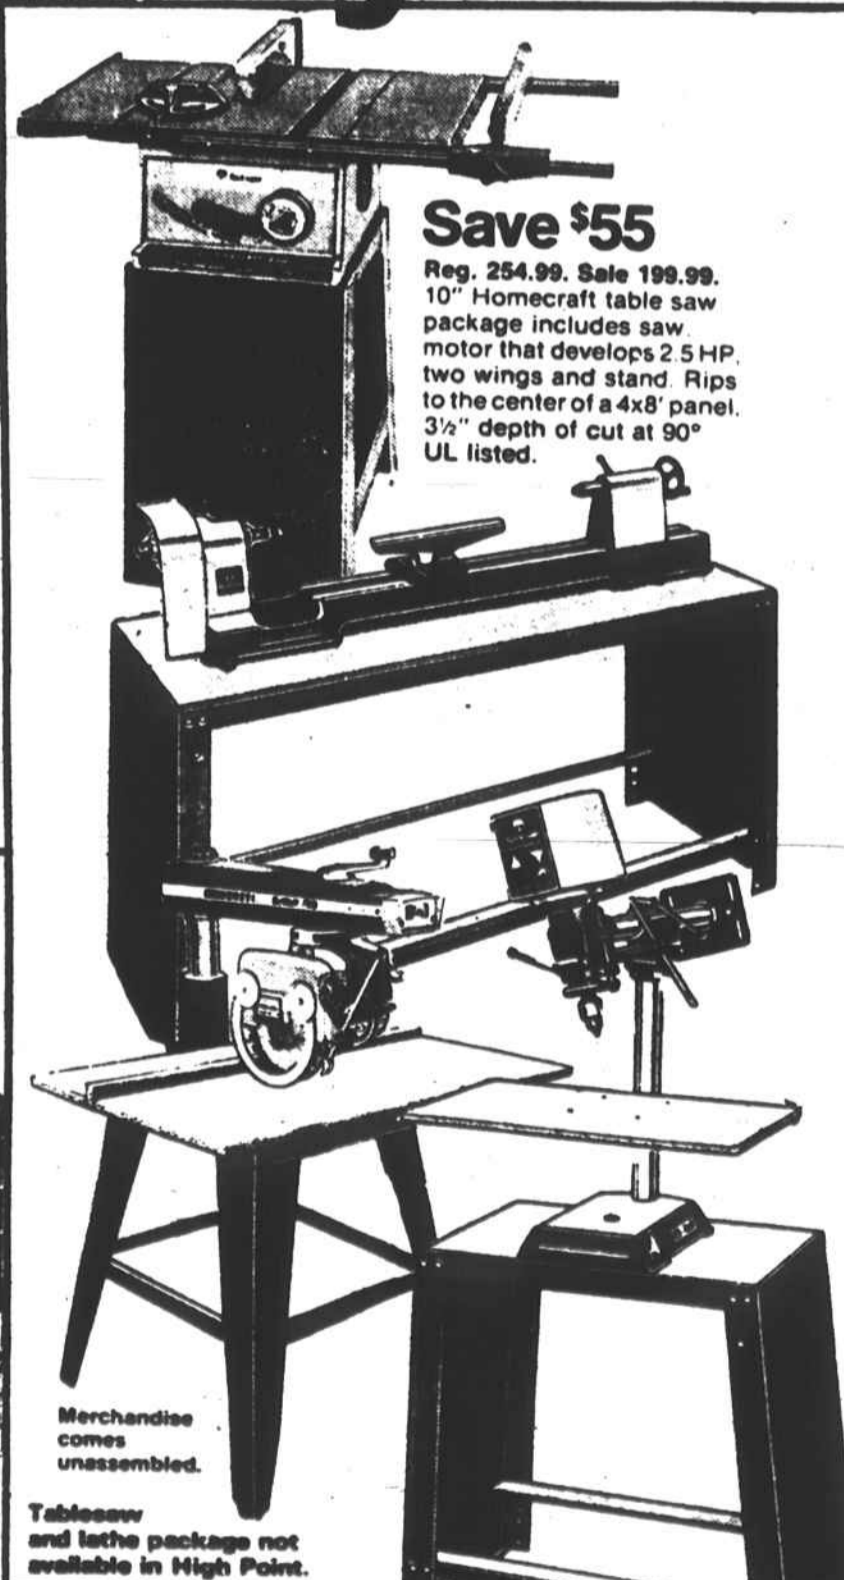

Merchandise comes unassembled.

Tablesaw and lathe package not available in High Point.

JCPenney

GREENSBORO

Four Seasons Mall
Open Mon-Sat 10 am-9:30 pm
Sun 1-6 pm
Store Phone 294-6871
Catalog Phone 294-3150

WINSTON-SALEM

Hanes Mall
Open Mon-Sat 10 am-9:30 pm
Sun 1-6 pm
Store Phone 768-2510
Catalog Phone 768-2710

HIGH POINT

Westchester Mall
Open Mon-Sat 10 am-9:30 pm
Sun 1-6 pm
Store Phone 885-8041
Catalog Phone 886-4861

JCPenney

Charge it!
Use your JCPenney Charge Card or your Easy Time Payment Plan. It's the quick, and easy way to shop.