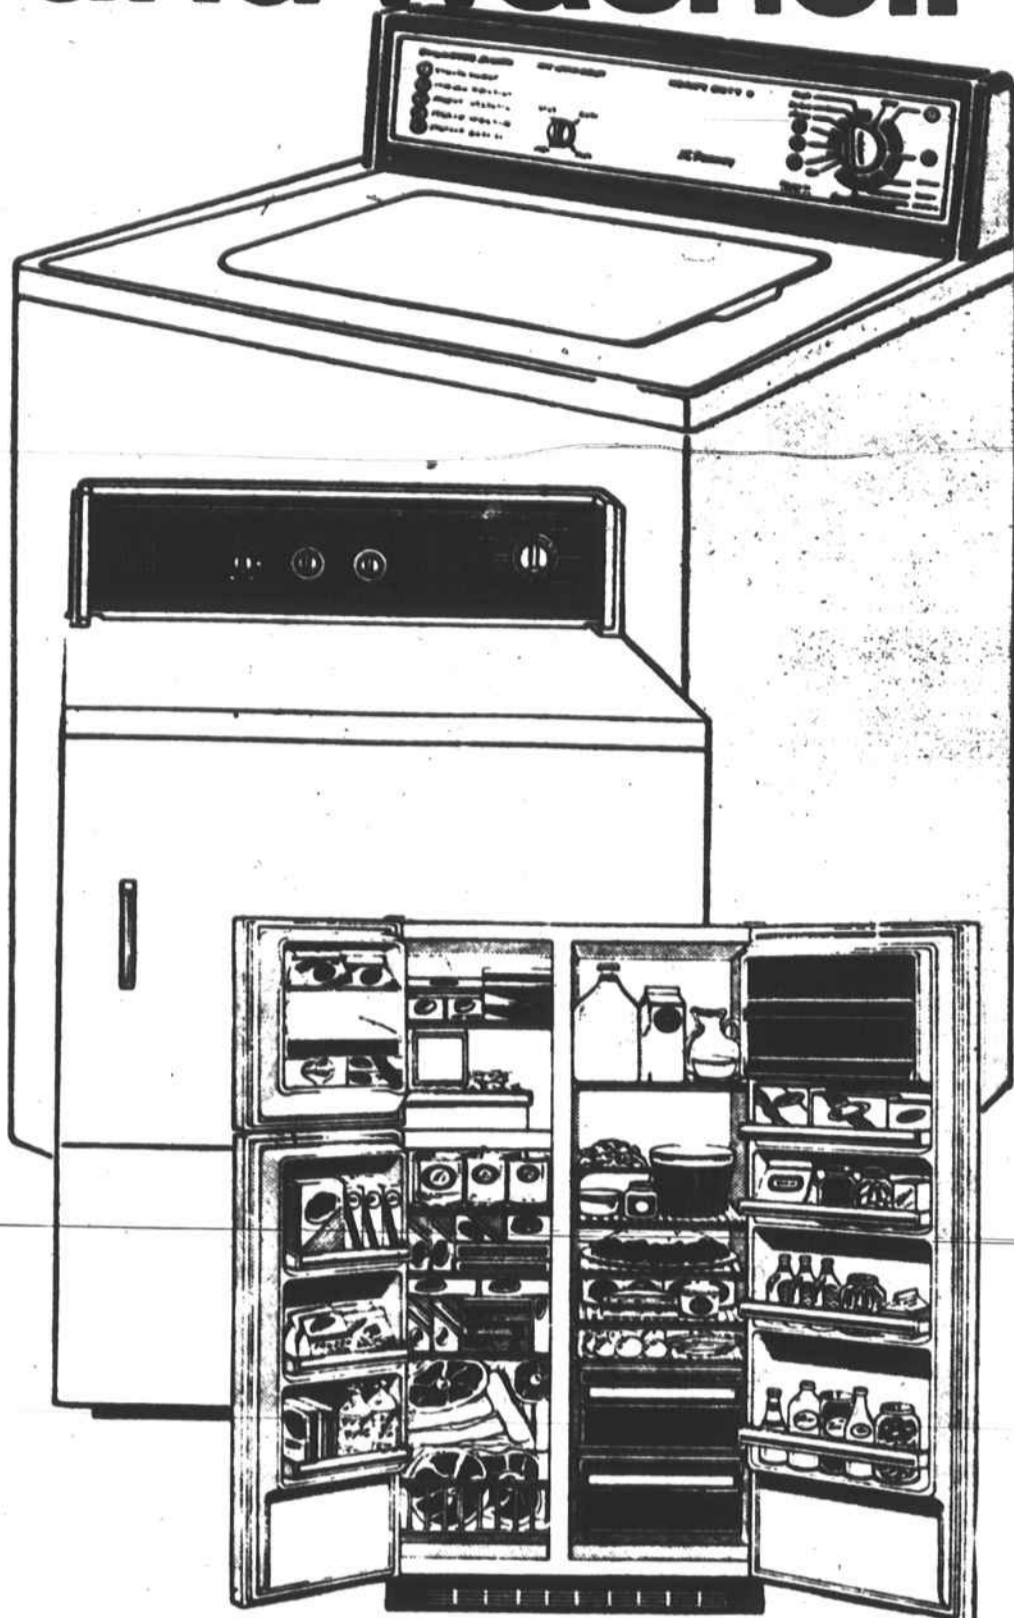

Big capacity 18 pound washer.

Only $238.

Save $21.95

1. Sale $238, reg. 259.95
2. Holds up to 18 lbs. of mixed heavy fabrics
   - 5 water temperature settings
   - Self cleaning filter ring
   - Porcelain top and lid
   - White

1. Sale $189, reg. 209.95
2. Electric dryer features automatic time control
   - Fabric temperature settings
   - End of cycle signal
   - Interior drum light

Save $80

1. Sale 719.95, reg. 799.95. 21 cu. ft. Imperial side by side refrigerator with ice and cold water service right through the door. All frostless. Has power economizer switch. Rolls on 4 wheels, front wheels are adjustable. Has full width dairy storage, 4 adjustable shelves, 3 freezer shelves and 3 interior lights. White or available decorator colors.

To keep your new appliance in top condition, ask about the JCPenney Assured Performance Plan. You get unlimited service for one, low yearly charge.

$40 off our big 19" color TV console.

Sale
$499

Reg. $539. Big color TV has 100% solid state chassis, 25" screen (meas. diag.). Features Automatic Fine Tuning (AFT) and Memory VHF Fine Tuning. Wood grained vinyl cabinet.