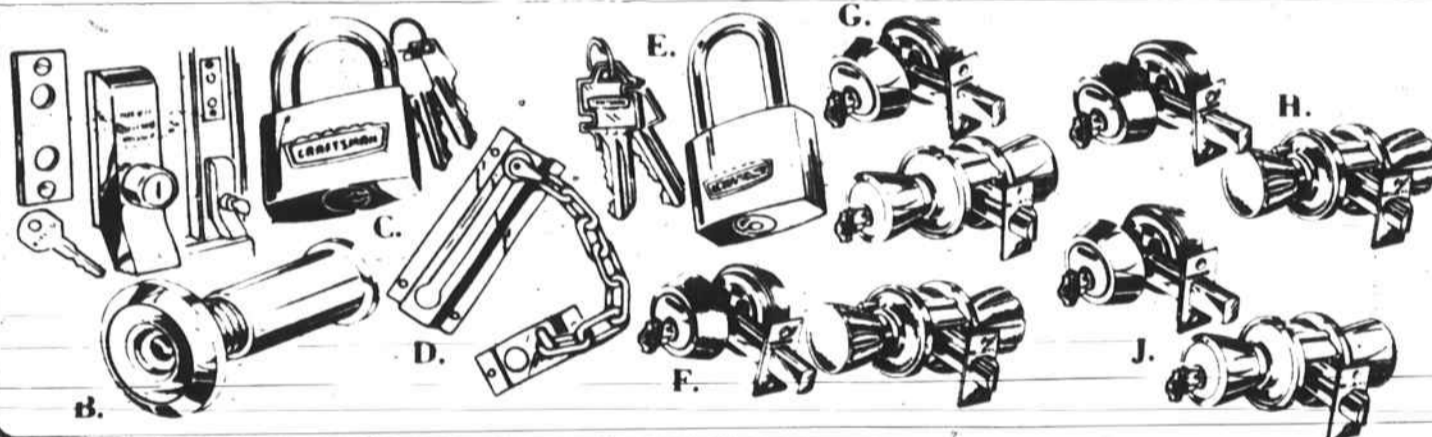

**SAVE \$5!**  
**Smoke Detector**  
**24<sup>99</sup>**

AC powered  
 Regular \$29.99

Early warning fire and smoke detector can sense invisible particles of combustion at fire's earliest stages! Includes 9-ft. cord with plug, 115-volt AC.

**1A: 10B:C Fire Extinguisher**

Reg. \$14.99 **\$11<sup>99</sup>**

For wood, paper, cloth, rubber, flammable liquids, and electrical fires.

Installation available

**Security Sale!**

- A. \$4.99 Window lock with keys..... 2.49
- B. \$6.99 180° Door viewer..... 3.49
- C. \$2.99 2-inch padlock..... 1.49
- D. \$1.99 Slide chain lock..... .99
- E. \$6.99 5-pin padlock..... 3.49
- F. \$29.99 Double-cylinder deadbolt, handle... 19.99
- G. \$27.99 Single-cylinder deadbolt, handle... 17.99
- H. \$27.99 Single-cylinder deadbolt, handle... 17.99
- J. \$29.99 Double-cylinder deadbolt, handle... 19.99