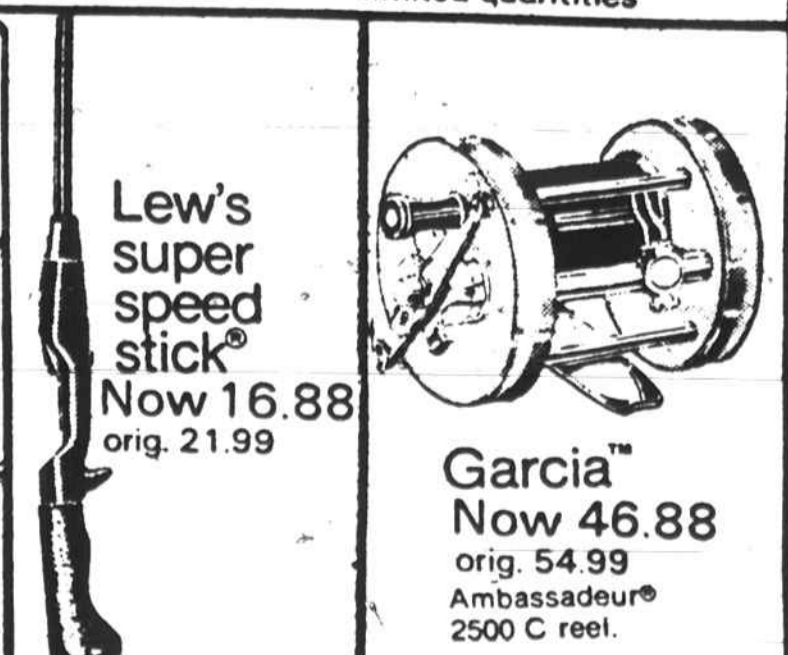

Now 8.88  
orig. 15.99 Garcia Kingfisher.  
GK-10 reel and 6 1/2' rod.

Special 19.88  
Garcia 622 saltwater reel  
and master 0767 rod.

Special  
7.99

Famous name spinning rods. Spinning, spincast and fly rods from some of the best names in the business. Choose from Garcia, Zebco, Heddon, Johnson, Trimarc, Daiwa and South Bend. And all at one great low price.

Call the  
JCPenney  
fishing  
hotline  
24 hours a day.  
768-2525.

Now 15.88  
orig. 19.99 Zebco prostaff rods.

Garcia Mitchell® 302 spinning reel for heavy saltwater.  
limited quantities

Lew's  
super  
speed  
stick®  
Now 16.88  
orig. 21.99