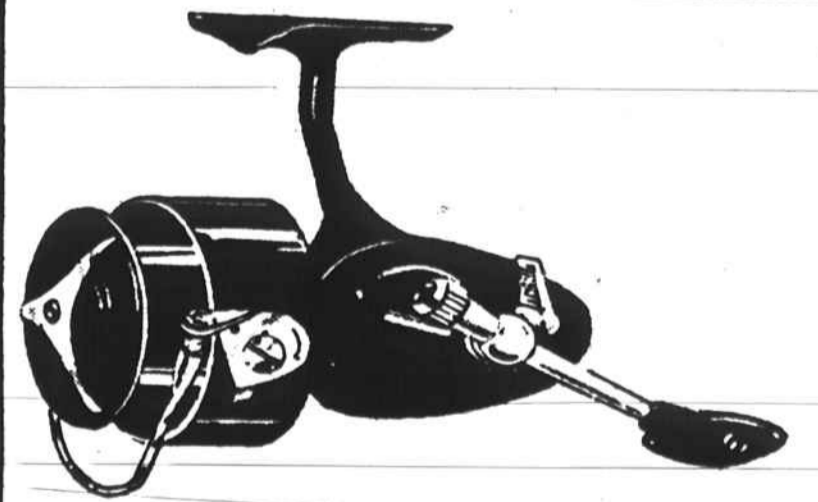

Rod and reel combos.

Special  
8.99

- Quality at low-cost for the "once in a while" angler
- Star drag helps tire hard-fighting fish
- Positive line pickup, no-backlash performance
- Equipped with .240 ft. of 10-lb test line

Now 8.88  
orig. 15.99 Garcia Kingfisher.  
GK-10 reel and 6 1/2' rod.

Special 19.88  
Garcia 622 saltwater reel  
and master 0767 rod.

Special  
7.99

Famous name spinning rods. Spinning, spincast and fly rods from some of the best names in the business. Choose from Garcia, Zebco, Heddon, Johnson, Trimarc, Daiwa and South Bend. And all at one great low price.

Call the  
JCPenney  
fishing  
hotline  
24 hours a day.  
768-2525.

Now 15.88  
orig. 19.99 Zebco prostaff rods.

Garcia Mitchell® 302 spinning reel for heavy saltwater.  
limited quantities

Lew's  
super  
speed  
stick®  
Now 16.88  
orig. 21.99