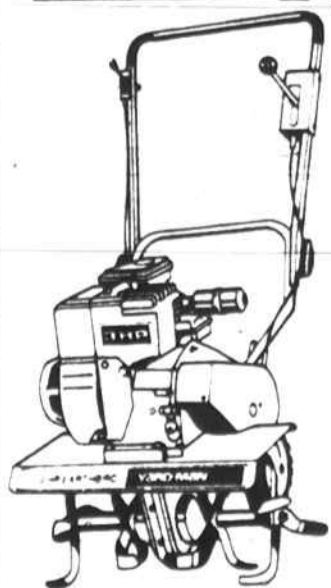

Now is the time to get those kids out on the banks. The bream are hitting red worms readily which makes the taking of fish so very easy for the kids. There can be no better exposure than occupying a child with a fishing pole on some body of water. Bream are so easy to catch that it is almost impossible for a child to go fishing and come back with an empty hand.

Once a child gets the feel of a fighting fish on the end of a line it is in for a new life. Fishermen are known to be of a special breed. True fishermen display honesty, integrity and good sportsmanship at all times. These are some of the traits we would desire to develop in our children.

Crappies, bream, and catfish are still being brought in at Salem Lake. Next month will begin the season for white perch at Salem Lake. The perch move from point to point and will also cross the deep waters. The old timers, when fishing for perch, set up a pattern and troll the lake, circling and crisscrossing, using a small spinner, designed for perch, with red worms trailing. If still fishing, anchor across a feeder stream and use cut bait. The odor of the bait will disperse down the lake and the fish will pick up the scent and travel up to your bait. There is always the possibility of hanging some catfish in the offering. Fishing on a point with your red worms on the bottom near a weed bedded point will also produce. Perch are death on minnows and will give quite a bit of sport. They really hit hard so do not use hooks any larger than a number 4, otherwise your minnow* will be

Fishing

by George Booie

knocked off by an unhooked fish.

Fishing with minnows will almost produce any specie of fish. Bass coming off their beds are on the feed and will take live bait or artificial. Work the points and the entrance to coves, also the indentations on a broken shoreline.