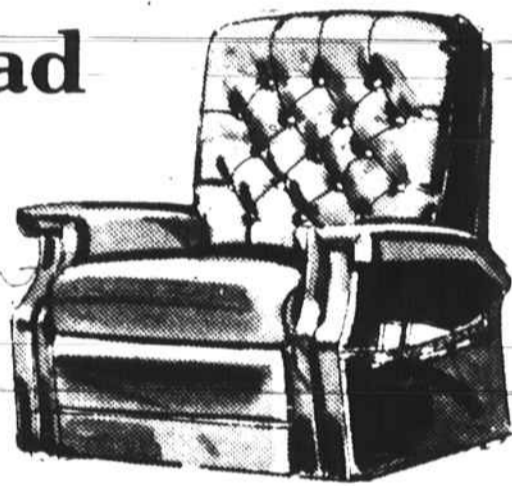

### Make Dad Glad

Shop

Winston Furniture Co.

For

FATHER'S DAY

8 HP. Electric Start

- |               |              |              |                |
|---------------|--------------|--------------|----------------|
| ★ Garden Seed | ★ Lime       | ★ Hand Tools | ★ Plant Food   |
| ★ Grass Seed  | ★ Fertilizer | ★ Chain Saws | ★ Tree Spikes  |
| ★ Plants      | ★ Chemicals  | ★ Spreaders  | ★ House Plants |
| ★ Edgers      | ★ Trimmers   | ★ Seeders    | ★ Lawn Carts   |