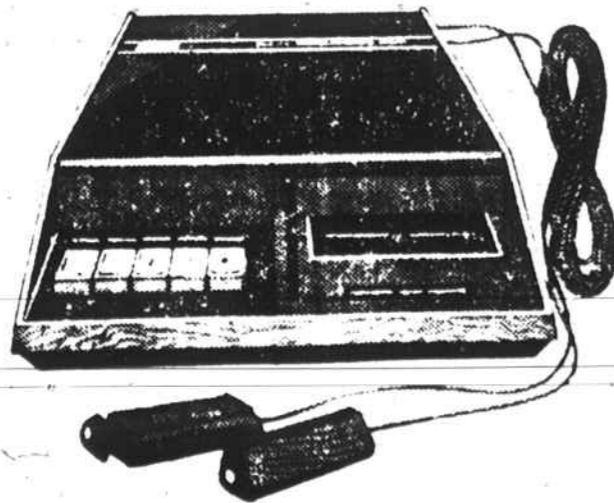

Now **149.88**

Fairchild Video Entertainment Center® the computerized electronic TV game. Play hockey or tennis. With the addition of cartridges, Dad can play Tic-Tac-toe, Blackjack and so much more. And games are in color, on color sets. No batteries. It's AC!

Cartridges, NOW **15.88**