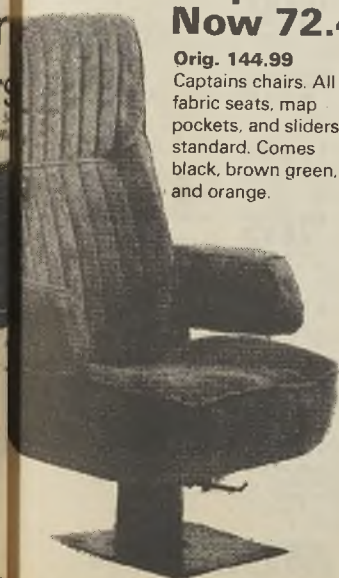

## Jon Boats.

Reg. sold for 149.99.

**12 ft. Jon Boat**

Jon Boat. Durable, lightweight—one-piece aluminum hull. Hard to beat for car-topping lightweight trailering. Holds up to 3 HP outboard motor, BIA certified.

## 1/2 price Now 72.49

Orig. 144.99  
Captains chairs. All fabric seats, map pockets, and sliders standard. Comes black, brown green, and orange.

**Special 49.88**

**Kentucky rifle kit.** .45 cal. fully shootable muzzle loading rifle. This highly authentic kit features polished brass fittings.