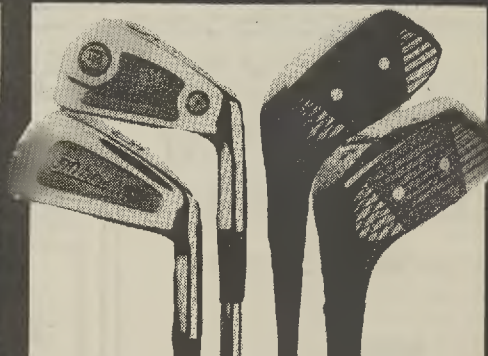

## 1/2 price Now 72.49

Orig. 144.99  
Captains chairs. All fabric seats, map pockets, and sliders standard. Comes black, brown green, and orange.

**Special 49.88**

**Kentucky rifle kit.** .45 cal. fully shootable muzzle loading rifle. This highly authentic kit features polished brass fittings.

## Let's go bowling!

**Special 12.88**

**Rubber bowling balls.**

Black only. Weights 12, 14, 15, 16 lb.

**Special 6.88**

Reg. 9.99  
Panel bowling bag comes in assorted overlay patterns or floral designs.

Limited Quantities

**Titleist 90 Golf Set**

8 irons 149.88      3 woods 80.00

**Titleist 100**

9 irons 185.00      4 woods 109.99

limited quantities