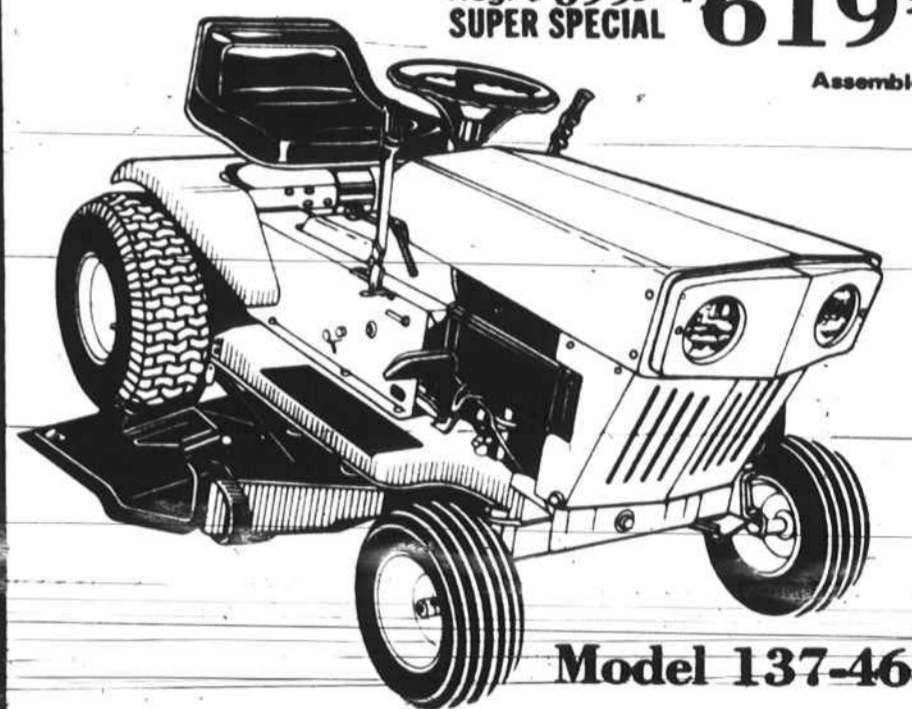

TRACTOR DRAWN LAWN SPREADER

'90³³ value
\$69.95

ZARN-TOUGH™ TRASH CONTAINERS

32 Gal. Square and Lid
'17⁹⁵ value
\$13.95

'10⁹⁵ value now **\$7.95**

RABBIT GARD

GB
Designed to keep out rabbits and other small animals.
Bottom 16" has 12 - 1" plus 2 - 2" horizontal openings. Balance 4" x 4" mesh.
Gard-N-Gate 30 x 36
17¹⁰ value **\$13.95**
50' Roll 40" high
Today Only **10⁹⁵**

CATCH THE OPTIONS. THE SIMPLICITY 8 & 11 HP REGENT LAWN TRACTOR.

6008
8hp/36" deck **1295.95** Sale Price
4108
8hp/36" deck **999.95** Sale Price

Team up an optional rear-mounted grass catcher with a big 36" Simplicity rotary mower to deliver a clean cut and groomed lawn in a single pass. Optional electric start and headlight kit. Easy single pedal clutch, brake, and parking brake operation. Dependable Briggs & Stratton engine. See them today.
See Factory Rep. Sam Jordan

RIDING LAWN MOWER
• 8 H.P. Electric Start
• 5-Forward Speeds plus reverse
• Briggs & Stratton Engine
• 36" Cut "Floating Deck"
• Headlights included, all pneumatic tires.
Reg. \$699.95
SUPER SPECIAL \$619.95
Assembled

Rugged construction features tough heavy-gauge steel body with reinforced edges. Quickly and easily hitched to a garden tractor or riding mower. Removable sliding tailgate. Large pneumatic tired wheels with self-lubricating bearings. Attractive tu-tone baked automotive finish.
Body 48 in. long, 30 in. wide, 12 in. deep.