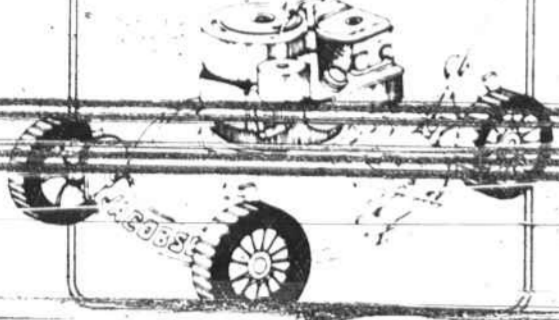

Companion Value
20" Power-Burst
199.95 Value
Now 179.95

JACOBSEN
Twin-Blade Mulcher Mower.
Sale Price: **$199.95** Save $30.00