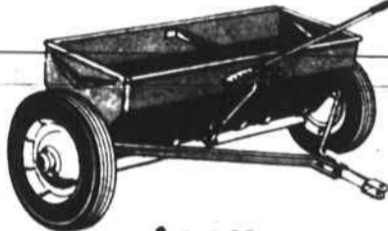

TRACTOR DRAWN LAWN SPREADER

'90³³ value
$69.95