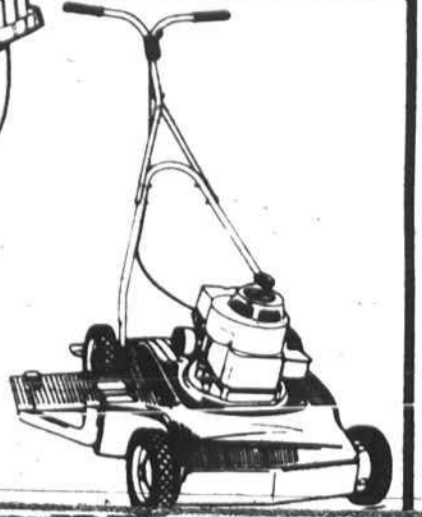

Telescoping Basketball Set

IT GROWS
AS THE CHILD GROWS
Includes:
Pole, Mounting Brackets, Backboard, 5/8" Goal & Net.

83⁵⁰ Value **special \$64.95**

Resindingerflinger

★ Tell us what it is and we'll give you a FREE GIFT.

See Our Lawn Pros.
9.95 Tom Byrd or L.G. Cartner 17.95 value
\$8.95 value **\$13.95** value

4000 S.F. Size

ROTARY MOWER

117-110
3 H.P. Briggs & Stratton Engine 20" Cut, easy height adjustment

125.74 Value
\$119.95 value **Now 149.95 129.95**