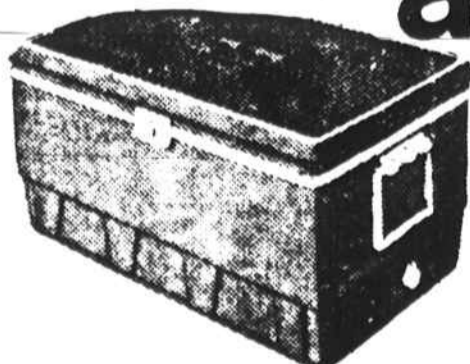

# JCPenney

USE YOUR JCPENNEY CHARGE

Records Available Hanes Mall Only

**Sale 23.99**

Reg. 27.99. Standard Coleman two burner propane stove. Uses 14.1 oz. or 16.4 oz. propane bottle (not included). Approximate BTU input 10,000 BTUs per burner. Adaptable to bulk tank.

**Sale 9.99**

Reg. 11.88. Igloo Playmate ice chest. Comes in yellow, blue or red.

## 20% off all backpack tents and flies.

**Sale 12.99**

Reg. 14.99. Igloo 25 qt. ice chest is compact enough to take along anywhere.

**Sale 19.99**  
Coleman double mantle gas lantern. Eight hour burning time with two pint fuel capacity.