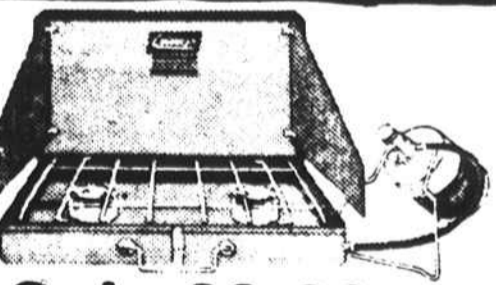

**7.99each**

**CLEAN SOUND**  
Complete record care kit. Exclusive solution removes all traces of residue and eliminates static build up for months. (3001-50)

**12.95each**

# JCPenney

USE YOUR JCPENNEY CHARGE

Records Available Hanes Mall Only

**Sale 23.99**

Reg. 27.99. Standard Coleman two burner propane stove. Uses 14.1 oz. or 16.4 oz. propane bottle (not included). Approximate BTU input 10,000 BTUs per burner. Adaptable to bulk tank.