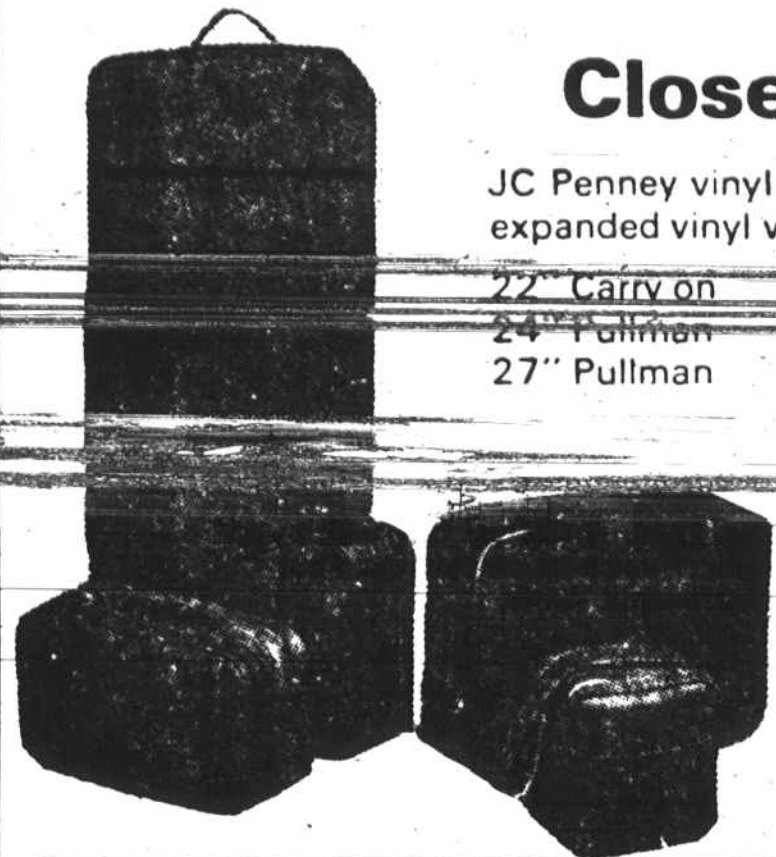

Father's Day Gift Savings.

Closeout Special

JC Penney vinyl "suede look" series. Heavy gauge expanded vinyl with the look and feel of suede.

22" Carry on	Reg. \$36	Now 22.80
24" Pullman	Reg. \$43	Now 26.80
27" Pullman	Reg. \$50	Now 31.50
29" Pullman	Reg. \$57	Now 36.50
Tote	Reg. \$23	Now 14.50
Garment Bag	Reg. \$43	Now 27