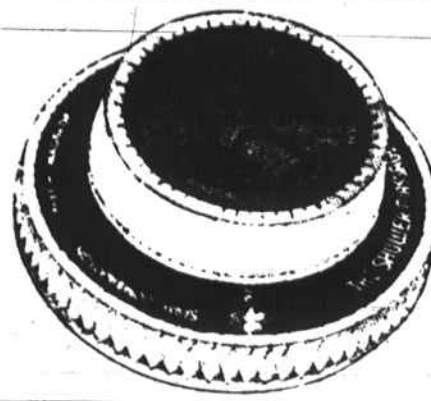

16.88 Shower Massage by Water Pik® attaches to shower head. Adjustable dial delivers 800 to 9,000 jets of water per minute.