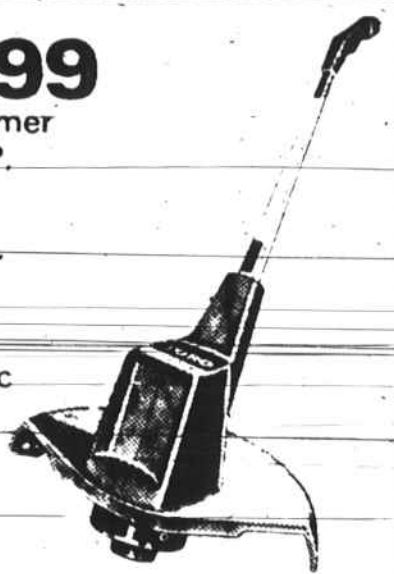

16.88 Shower Massage by Water Pik® attaches to shower head. Adjustable dial delivers 800 to 9,000 jets of water per minute.

Sankyo Deluxe Electronic Digital Alarm Clock

Only 34.88
Woodgrain finish, snooze feature, 24-hour alarm, 18-month warranty

24.99

Line trimmer has 1/4 HP, 2.5 Amp electric motor, 9" cutting swath, automatic line feed, UL listed.

Sale 59.99

Reg. 69.99. All purpose single-speed 26" touring bike has coaster brake, chain guard, wheel reflectors and full coverage fenders.

Save \$80

Sale 349.95

Orig. 429.95. Microwave oven with temperature probe cooks by time or temperature.
• 625 watt peak cooking power
• Three push-button power levels: high, medium, defrost, low
• 1.3 cu. ft. oven cavity
• 60 minute digital timer
• Handy rotary recipe guide
• Cookbook included