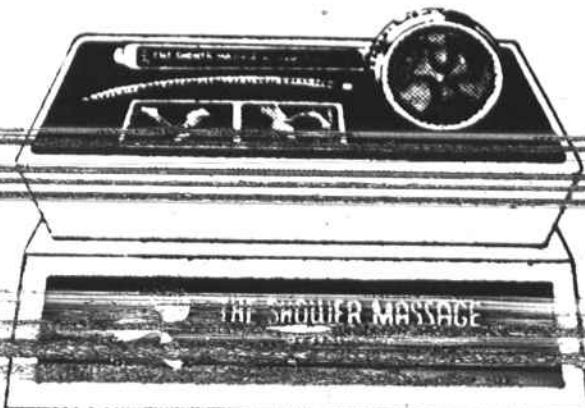

Father's Day Gift Savings.

Closeout Special

JC Penney vinyl "suede look" series. Heavy gauge expanded vinyl with the look and feel of suede.

22" Carry on	Reg. \$36	Now 22.80
24" Pullman	Reg. \$43	Now 26.80
27" Pullman	Reg. \$50	Now 31.50
29" Pullman	Reg. \$57	Now 36.50
Tote	Reg. \$23	Now 14.50
Garment Bag	Reg. \$43	Now 27

Special 39.99
If purchased separately 66.92. 5 gal. wet/dry shop vac with 6' x 1 1/4" hose, 6" master nozzle, 6" squeeze shoe, polyfoam filter and plug adapter, plus 2-20" wands, 1 1/4" round brush, 1 1/4" curved wand, and more.

Save \$25
Reg. 99.99. Sale 74.99. 64-pc. socket set with 1/4", 3/8", 1/2" drive sockets, 3/8" and 1/2" ratchets, plus assorted tools. In box with lift-out tray.

24.88 Hand-held Shower Massage by Water Pik® converts to stationary unit with special bracket (included). Combines regular shower with pulsating water action.