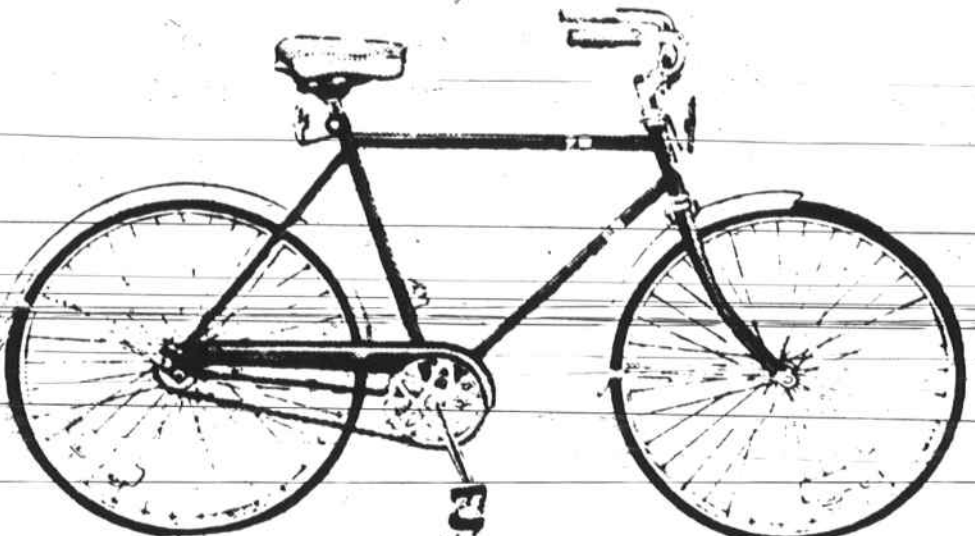

16.88 Shower Massage by Water Pik® attaches to shower head. Adjustable dial delivers 800 to 9,000 jets of water per minute.

Sankyo Deluxe Electronic Digital Alarm Clock

Only 34.88
Woodgrain finish, snooze feature, 24-hour alarm, 18-month warranty

24.99

Line trimmer has 1/4 HP, 2.5 Amp electric motor, 9" cutting swath, automatic line feed, UL listed.

Sale 59.99

Reg. 69.99. All purpose single-speed 26" touring bike has coaster brake, chain guard, wheel reflectors and full coverage fenders.

Save \$80

Sale 349.95

Orig. 429.95. Microwave oven with temperature probe cooks by time or temperature.
• 625 watt peak cooking power
• Three push-button power levels: high, medium, defrost, low
• 1.3 cu. ft. oven cavity
• 60 minute digital timer
• Handy rotary recipe guide
• Cookbook included