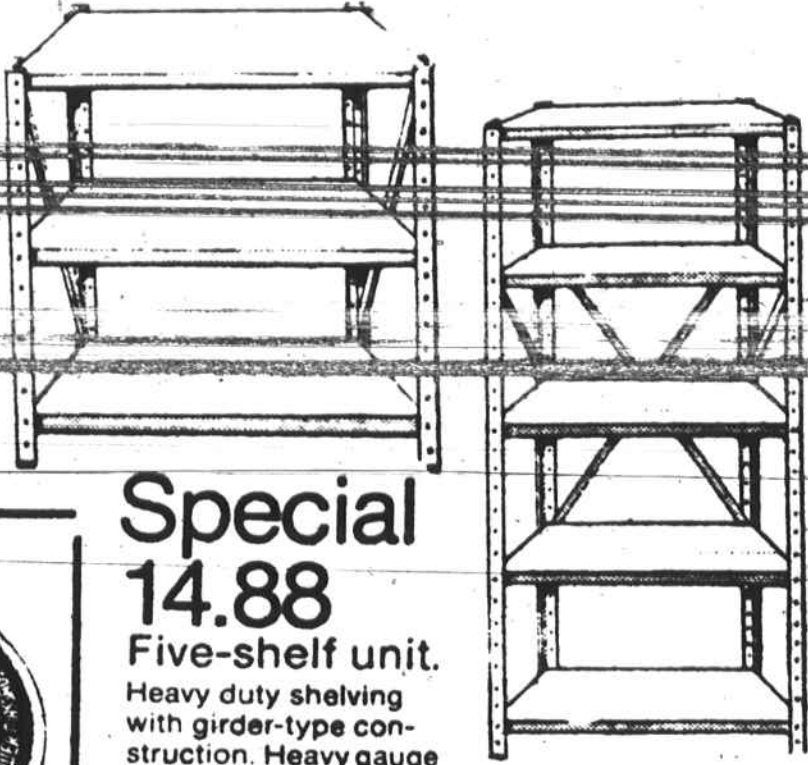

Special 14.88

Five-shelf unit. Heavy duty shelving with girder-type construction. Heavy gauge steel posts for extra strength. Yellow or white. Hardware and assembly instructions included.

16.88 Shower Massage by Water Pik® attaches to shower head. Adjustable dial delivers 800 to 9,000 jets of water per minute.