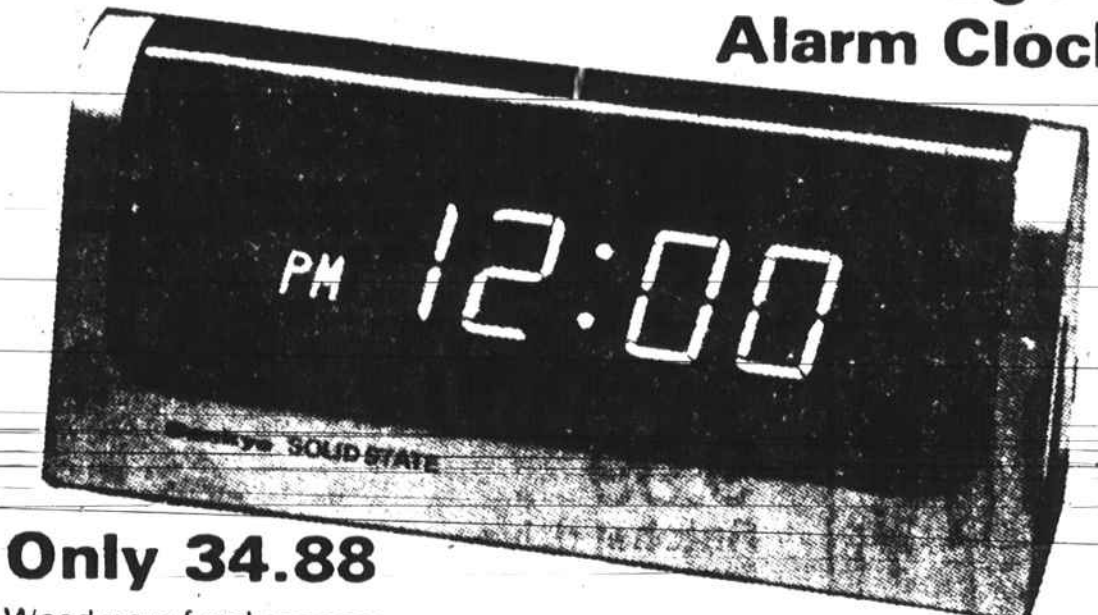

Sankyo Deluxe Electronic Digital Alarm Clock

Only 34.88
Woodgrain finish, snooze feature, 24-hour alarm, 18-month warranty

24.99

Line trimmer has 1/4 HP, 2.5 Amp electric motor, 9" cutting swath, automatic line feed, UL listed.