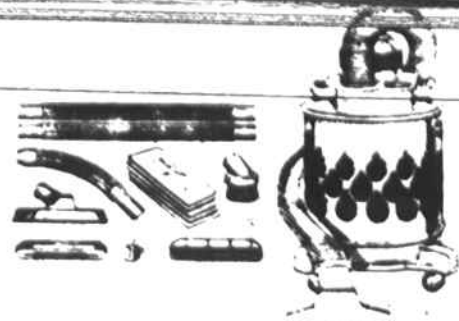

Special 39.99
If purchased separately 66.92. 5 gal. wet/dry shop vac with 6' x 1 1/4" hose, 6" master nozzle, 6" squeeze shoe, polyfoam filter and plug adapter, plus 2-20" wands, 1 1/4" round brush, 1 1/4" curved wand, and more.