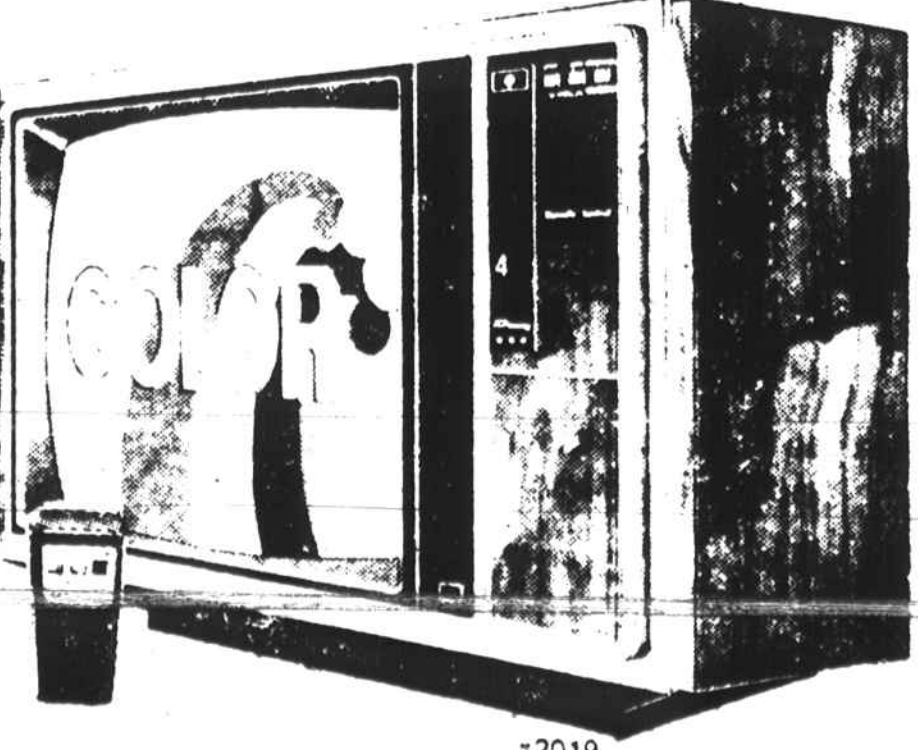

Save $50 on 19" color portable with Accu Scan.™

Sale 499.95

Reg. 549.95. 19" (meas. diag.) color portable has:
• Chroma Brite™ black matrix picture tube vivid picture detail
• Accu Scan™ sharpens and locks in perfect color, no more adjusting
• Rosewood plastic cabinet
Full one year warranty. Model 2019. Within one year of purchase, we will provide home service to repair, or, at our option, will replace this JCPenney color television if it is defective in material or workmanship. Parts and labor are included. Just contact the nearest JCPenney facility for prompt service.