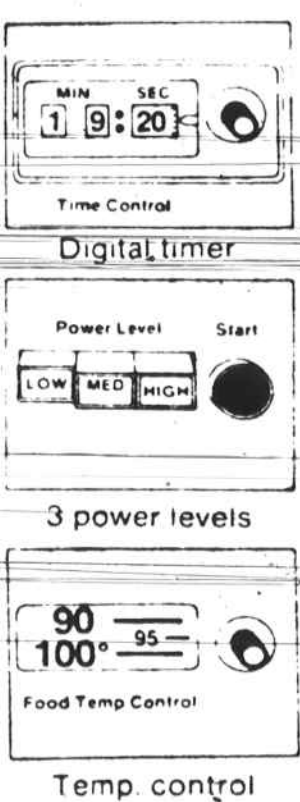

16.88 Shower Massage by Water Pik® attaches to shower head. Adjustable dial delivers 800 to 9,000 jets of water per minute.

Sankyo Deluxe Electronic Digital Alarm Clock

Only 34.88
Woodgrain finish, snooze feature, 24-hour alarm, 18-month warranty

24.99

Line trimmer has 1/4 HP, 2.5 Amp electric motor, 9" cutting swath, automatic line feed, UL listed.

Sale 59.99

Reg. 69.99. All purpose single-speed 26" touring bike has coaster brake, chain guard, wheel reflectors and full coverage fenders.

Save \$80

Sale 349.95

Orig. 429.95. Microwave oven with temperature probe cooks by time or temperature.
• 625 watt peak cooking power
• Three push-button power levels: high, medium, defrost, low
• 1.3 cu. ft. oven cavity
• 60 minute digital timer
• Handy rotary recipe guide
• Cookbook included