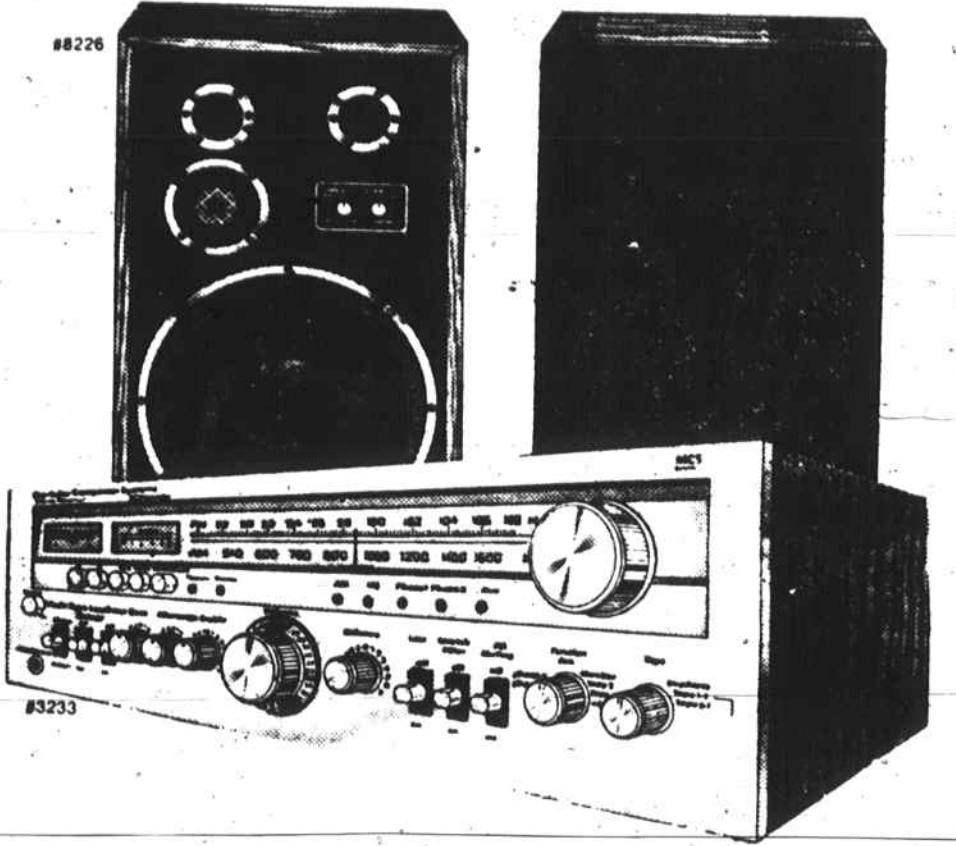

Power economizer switch

Four adjustable wheels

Ice Maker Available At Extra Cost

Save $300

MCS Series® 33 watt receiver, two 3-way speakers.

Only $399

If purchased separately 699.85

33 watt receiver has flywheel tuning, scratch and low filters, signal strength meters, FM muting, 40 position volume control. Three-way speakers have 12" woofer with 25 oz. Ferrite magnet, 1 1/2" soft-dome midrange, 2" tweeter. #3233/8226

33 watts RMS minimum per channel, two channels driven at 8 Ohms, 20-20,000 Hz with not more than 0.8% total harmonic distortion.

Modular Component System MCS Series® warranty

- Full 5 year warranty on speakers
- Full 3 year warranty on receivers, turntables and tape decks

Within 5 years of purchase of speakers or 3 years of purchase of single or multiple play turntable, receiver, tuner, amplifier, or tape deck of this Modular Component System, we will, at our option, repair or replace any item if defective in material or workmanship. Parts and labor are included. Just return it to the nearest JCPenney facility.