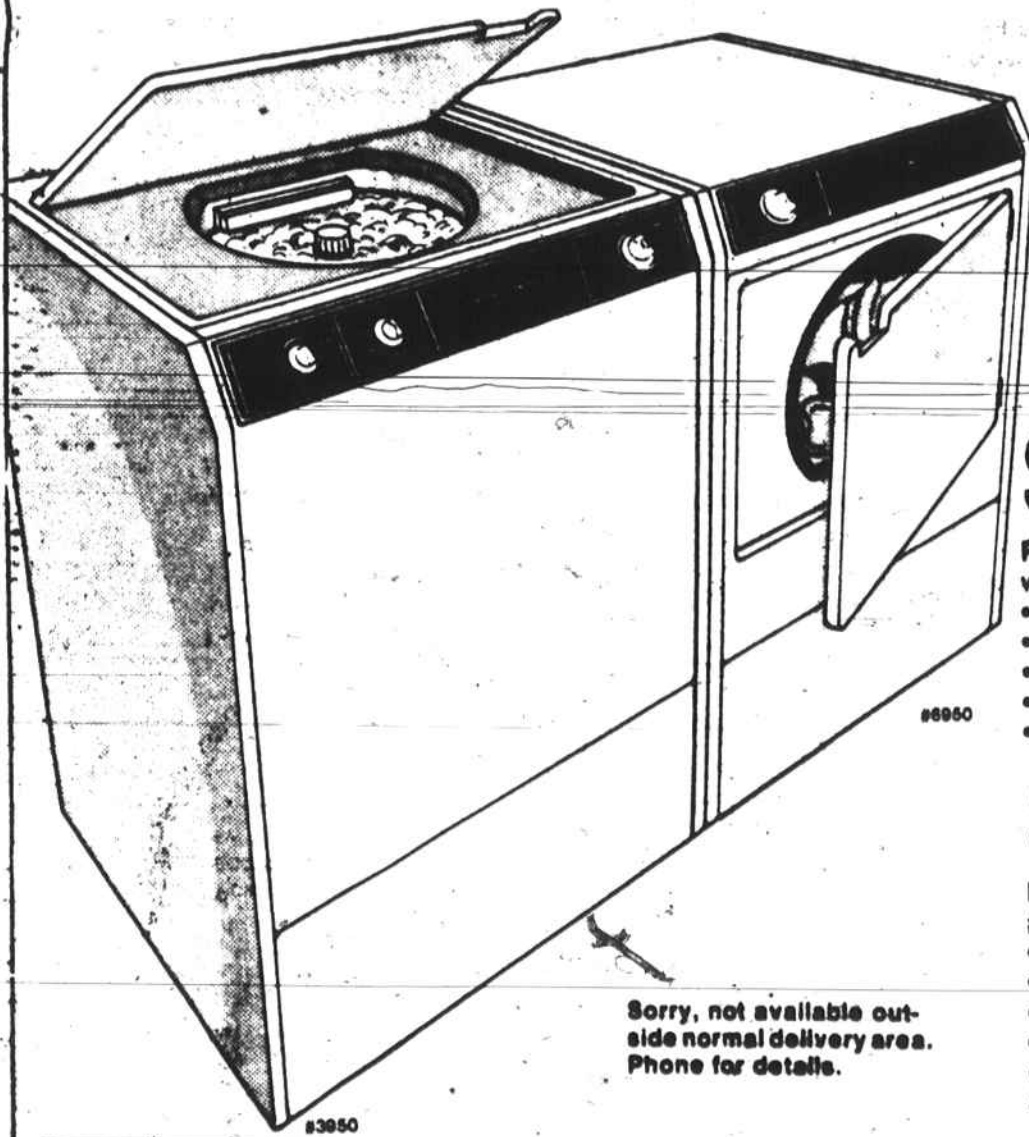

MCS® Series

Sold and serviced at JCPenney

Save $60

Compact laundry pair.

Sale 279.95

Reg. 319.95. Two speed convertible compact washer. #3950

- Fully automatic
- Only 24 inches wide
- Rolls on casters
- Connects to bathroom or kitchen faucet
- Natural decorator colors

Sale 179.95

Reg. 199.95. Matching compact electric dryer. #6950

- Operates on normal house current
- Only 24" wide
- Removable lint screen
- Rolls on casters
- Natural decorator colors

34.95. Compact dryer stand. #9900

Sorry, not available outside normal delivery area. Phone for details.

Save $70

Reg. 379.95. Sale 309.95. 9-cycle built-in. #4950

- 3-level wash system
- Uses only 11.4 gallons of water
- Pots and pans cycle
- China/crystal cycle

Sale 339.95

Reg. 399.95 9-cycle convertible #3950

Save $300

Reg. 1,099.95. Sale 799.95. 30" electric range with microwave. #1780

- Microwave with 625 watt peak cooking power, multiple power levels, time/temperature settings
- Range with self-cleaning oven

Save $120

Closeout on touch control microwave.

Sale 399.95

Orig. 519.95. Touch control microwave oven. #5900

- Memory entry and recall
- Cooks by time or temperature
- Multiple power levels
- 625 watt peak cooking power
- Cookbook included