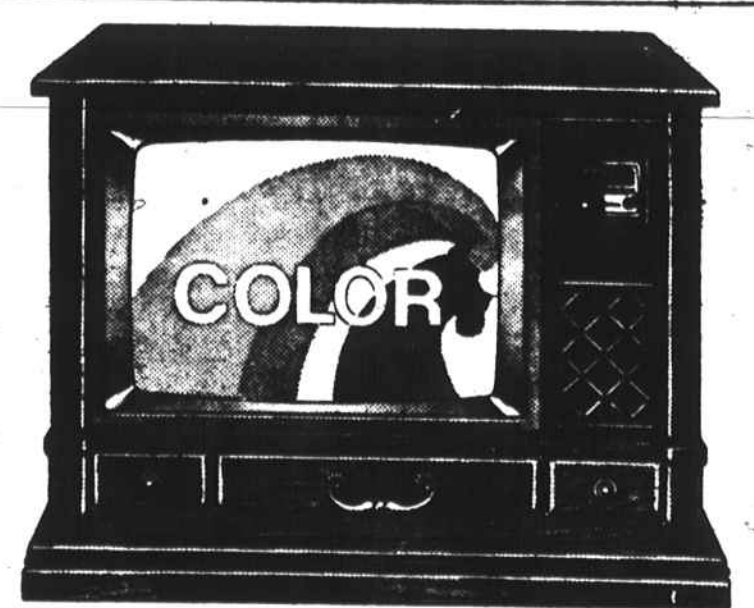

Save $100

Accu-Scan™ color console.

Reg. 779.95. Sale 679.95. Mediterranean style with 25" screen (meas. diag.). #4210

- Accu-Scan™ automatic color • Endura Life™ chassis
- 82 channel electronic scan tuning

Sale 679.95. Reg. 779.95. Colonial style consoles Sale 799.95. Reg. 849.95 Med. style console with remote control, time/channel readout on screen. Sorry, not available outside normal delivery area. Phone for details.

Save 50%

Reg. 259.99. Sale 129.99. 16-stitch free arm sewing machine includes smocking, scallop, zig-zag stitches. Built-in buttonhoiler. #6915

Sale 21.99 Reg. 26.99 Carry case

Save $50

Reg. 159.95. Sale 109.95. 3-drawer sewing center has fold-over top that opens to provide 11 sq. ft. of working area. #8161

Sale prices effective through Saturday.

Save 15%

Save on our entire stock of standard ranges. Electric ranges have self-cleaning, continuous cleaning or porcelain ovens. Gas ranges have electronic ignition, continuous cleaning or porcelain ovens.

This is JCPenney

Service available at extra charge for ice maker-water line hook-up, dishwasher, dryer vent, turbine vent and window unit air conditioner installations. Also hot water heater, electric and gas range installation and plumb in washing machines.