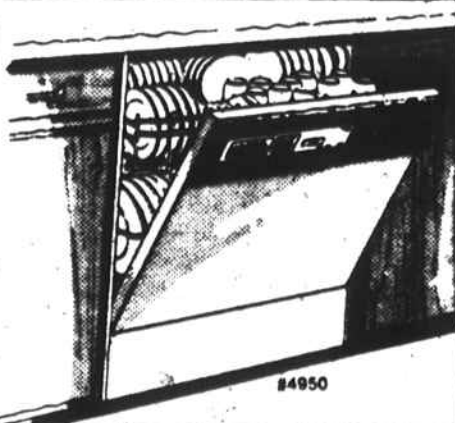

Sale 279.95

Reg. 319.95. Two speed convertible compact washer. #3950

- Fully automatic
- Only 24 inches wide
- Rolls on casters
- Connects to bathroom or kitchen faucet
- Natural decorator colors

Sale 179.95

Reg. 199.95. Matching compact electric dryer. #6950

- Operates on normal house current
- Only 24" wide
- Removable lint screen
- Rolls on casters
- Natural decorator colors

34.95. Compact dryer stand. #9900

Sorry, not available outside normal delivery area. Phone for details.

Save $70

Reg. 379.95. Sale 309.95. 9-cycle built-in. #4950

- 3-level wash system
- Uses only 11.4 gallons of water
- Pots and pans cycle
- China/crystal cycle

Sale 339.95

Reg. 399.95 9-cycle convertible #3950

Save $300

Reg. 1,099.95. Sale 799.95. 30" electric range with microwave. #1780

- Microwave with 625 watt peak cooking power, multiple power levels, time/temperature settings
- Range with self-cleaning oven