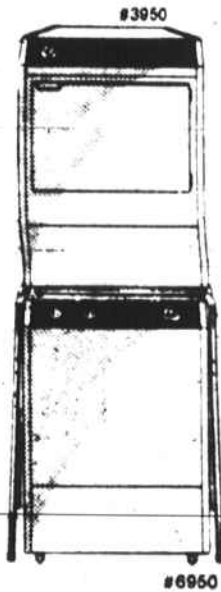

MCS® Series

Sold and serviced at JCPenney

Save $60

Compact laundry pair.