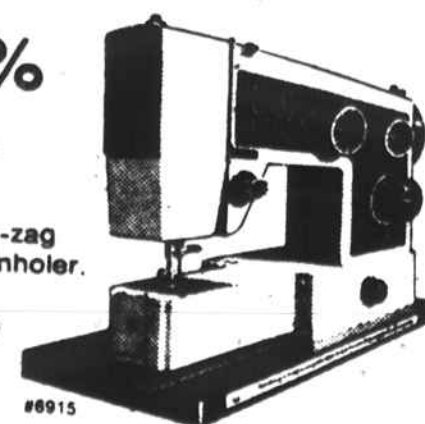

Trainload Sale

Save $150

Closeout on 17.6 cu. ft. top mount refrigerator.

Sale 399.95*

1. Orig. 549.95! Closeout savings on 17.6 cu. ft. Imperial top mount. #0618
2. Frostless throughout
   - Three adjustable cantilever shelves
   - Four door shelves
   - Reversible doors fit any kitchen
   - White and available natural decorator colors

Power economizer switch

Four adjustable wheels

Ice Maker Available At Extra Cost

Save $300

MCS Series® 33 watt receiver, two 3-way speakers.

Only $399

If purchased separately 699.85

33 watt receiver has flywheel tuning, scratch and low filters, signal strength meters, FM muting, 40 position volume control. Three-way speakers have 12" woofer with 25 oz. Ferrite magnet, 1 1/2" soft-dome midrange, 2" tweeter. #3233/8226

33 watts RMS minimum per channel, two channels driven at 8 Ohms, 20-20,000 Hz with not more than 0.8% total harmonic distortion.

Modular Component System MCS Series® warranty

- Full 5 year warranty on speakers
- Full 3 year warranty on receivers, turntables and tape decks

Within 5 years of purchase of speakers or 3 years of purchase of single or multiple play turntable, receiver, tuner, amplifier, or tape deck of this Modular Component System, we will, at our option, repair or replace any item if defective in material or workmanship. Parts and labor are included. Just return it to the nearest JCPenney facility.

MCS® Series

Sold and serviced at JCPenney

Save $60

Compact laundry pair.

Sale 279.95

Reg. 319.95. Two speed convertible compact washer. #3950

- Fully automatic
- Only 24 inches wide
- Rolls on casters
- Connects to bathroom or kitchen faucet
- Natural decorator colors

Sale 179.95