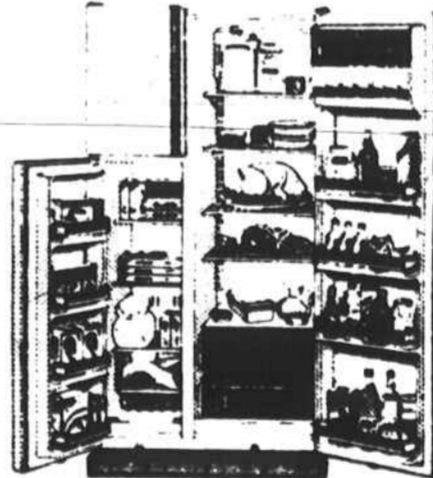

**Save \$100**

Reg. \$649.95. Sale \$549.95. Space-saver microwave is cabinet-mounted, installs over your present range replacing the existing exhaust hood. It has a built-in exhaust fan, 16" wide oven. #5950