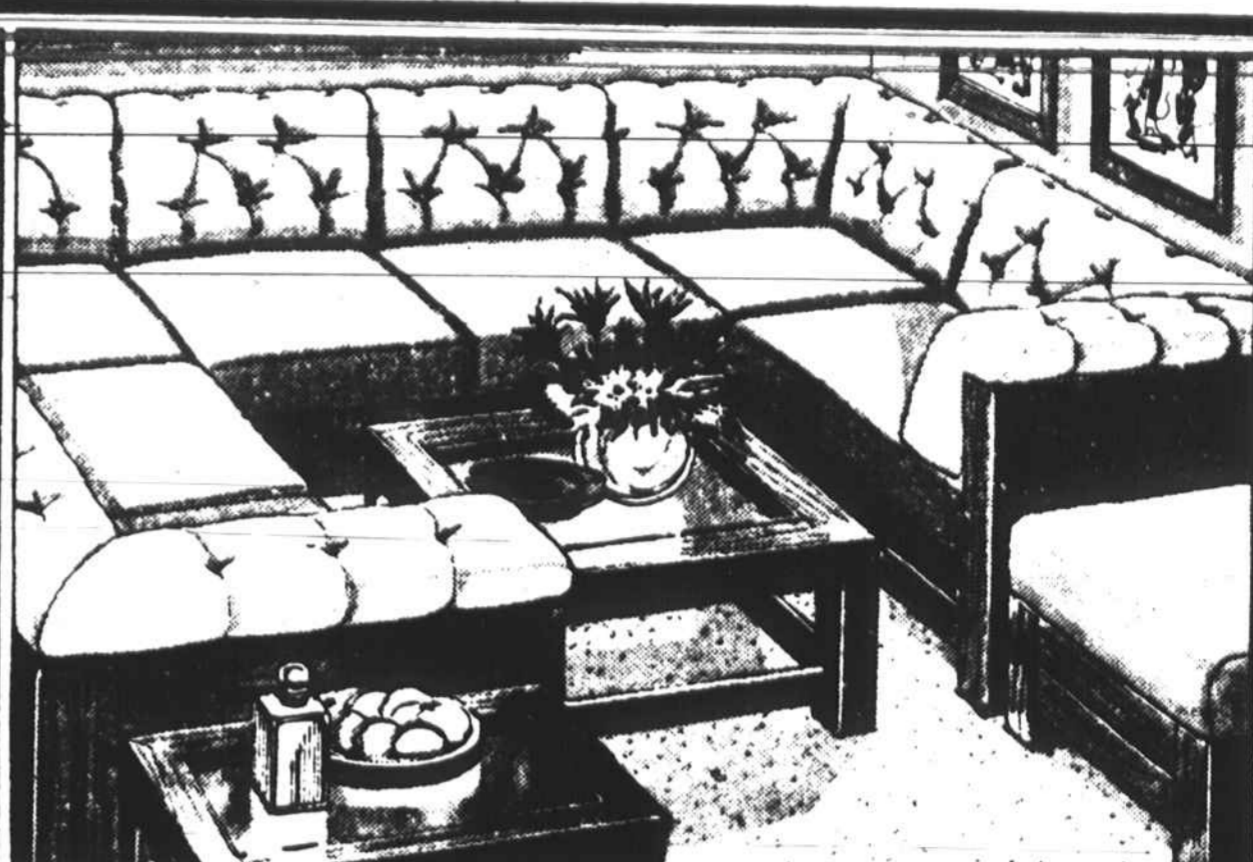

Holiday Savings.

$10 to $50 off each pc.

Delightful provincial group for girls is white enamel with hand painted gold-color trim on selected hardwoods. Micarta® protective tops resist stains and scratches.

	Reg	Sale
Triple dresser	$355	$315
Landscape mirror	140	130
Twin canopy bed	289	237
Canopy frame	35	30
5 drawer chest	275	240
Night stand	149	129
Chair	89	79
Desk	249	219
Large hutch	229	199

Save $100 sofa

A real lift for the family room. Our incliner sofa and chair have hidden footrests that tilt out with a pull of a side handle. TV headrests, plush back cushions, rolled arms, polyfoam seat cushions. Covered in Herculon® olefin chenille with exposed arms of rich dark oak.

	Reg	Sale
85" sofa	$649	$549
Chair	349	299
Loveseat sleeper	579	499

Save $100 sofa

Sale $499, Reg. $599. This modular family room is covered with long-wearing Herculon® olefin velvet. Loose button-tufted back cushions and bull-nose seat cushions are polyurethane filled. Wood trim is finished a rich pine.

	Reg.	Sale
Armless unit	$279	$239
Corner unit	299	249
Matching ottoman	179	149
Cocktail or end table, ea.	159	129