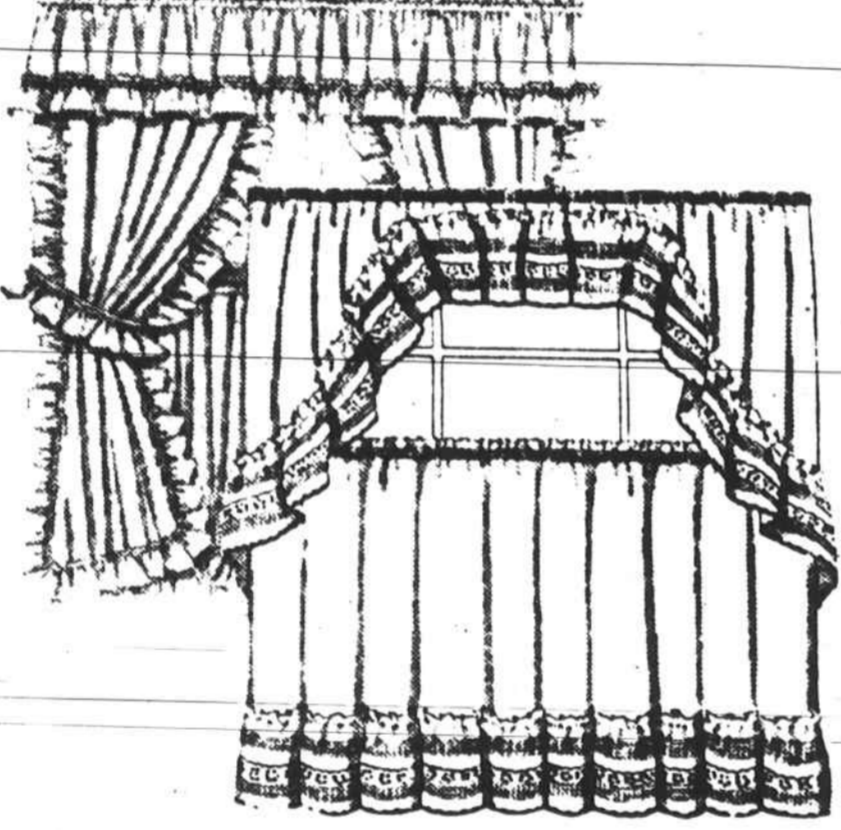

	Reg.	Sale
Armless unit	\$279	\$239
Corner unit	299	249
Matching ottoman	179	149
Cocktail or end table, ea.	159	129

**Save \$100** sofa

Enjoy the homespun charm of this Early American style family room. Covered in rustic, earthtone plaid olefin with reversible polyurethane foam cushions. Wood trim and tables are hardwoods in a medium pine finish.

	Reg.	Sale
Sofa	\$449	\$349
Chair	299	269
Cocktail table	159	139
End table	159	139
Rocker	319	289

Sorry, furniture not available outside normal delivery area. Phone for details.

**Sale \$20** pr 50x84"

C. Reg. \$25. Energy-saving antique satin draperies of rayon/acetate with Roc-Lon® rain/no stain cotton lining. Coffee beige, coffee, orange, rust.