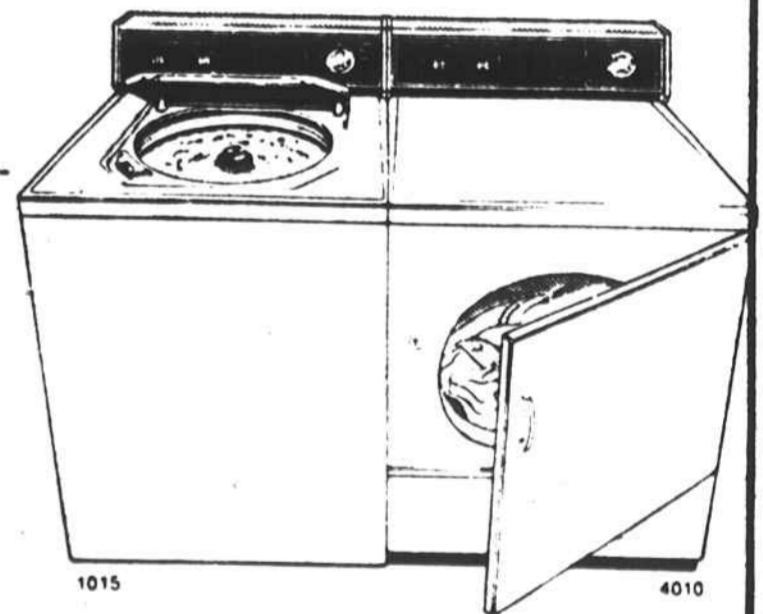

Holiday Savings.

$10 to $50 off each pc.

Delightful provincial group for girls is white enamel with hand painted gold-color trim on selected hardwoods. Micarta® protective tops resist stains and scratches.

	Reg	Sale
Triple dresser	$355	$315
Landscape mirror	140	130
Twin canopy bed	289	237
Canopy frame	35	30
5 drawer chest	275	240
Night stand	149	129
Chair	89	79
Desk	249	219
Large hutch	229	199

Save $100 sofa

A real lift for the family room. Our incliner sofa and chair have hidden footrests that tilt out with a pull of a side handle. TV headrests, plush back cushions, rolled arms, polyfoam seat cushions. Covered in Herculon® olefin chenille with exposed arms of rich dark oak.

	Reg	Sale
85" sofa	$649	$549
Chair	349	299
Loveseat sleeper	579	499

Save $100 sofa

Sale $499, Reg. $599. This modular family room is covered with long-wearing Herculon® olefin velvet. Loose button-tufted back cushions and bull-nose seat cushions are polyurethane filled. Wood trim is finished a rich pine.

	Reg.	Sale
Armless unit	$279	$239
Corner unit	299	249
Matching ottoman	179	149
Cocktail or end table, ea.	159	129

Save $100 sofa

Enjoy the homespun charm of this Early American style family room. Covered in rustic, earthtone plaid olefin with reversible polyurethane foam cushions. Wood trim and tables are hardwoods in a medium pine finish.

	Reg.	Sale
Sofa	$449	$349
Chair	299	269
Cocktail table	159	139
End table	159	139
Rocker	319	289

Sorry, furniture not available outside normal delivery area. Phone for details.

Sale $20 pr 50x84"

C. Reg. $25. Energy-saving antique satin draperies of rayon/acetate with Roc-Lon® rain/no stain cotton lining. Coffee beige, coffee, orange, rust.

	Reg	Sale
75x84"	$47 pr	40.42
100x84"	62 pr	55.80
125x84"	80 pr	60.00