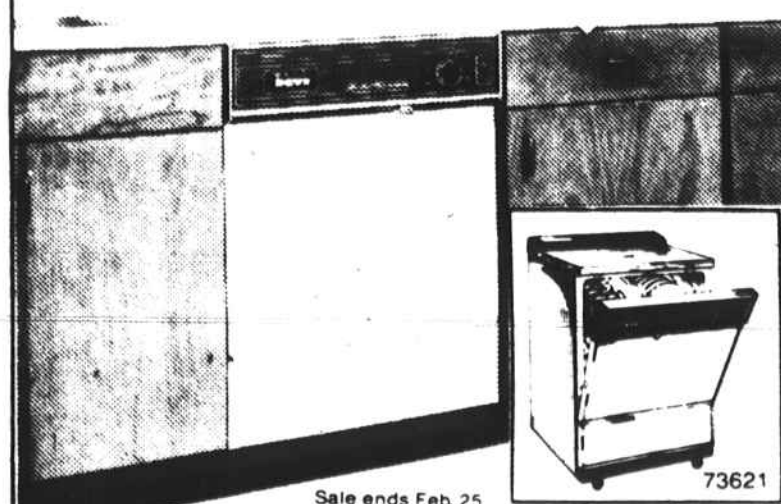

$100 OFF
Kenmore built-in dishwasher
2-level wash, Power-Miser control, pots/pans cycle for heavily soiled loads. Rinse injector.
Reg. $399.99
299.99
$100 OFF portable dishwasher, $449.99 . . . **349.99**