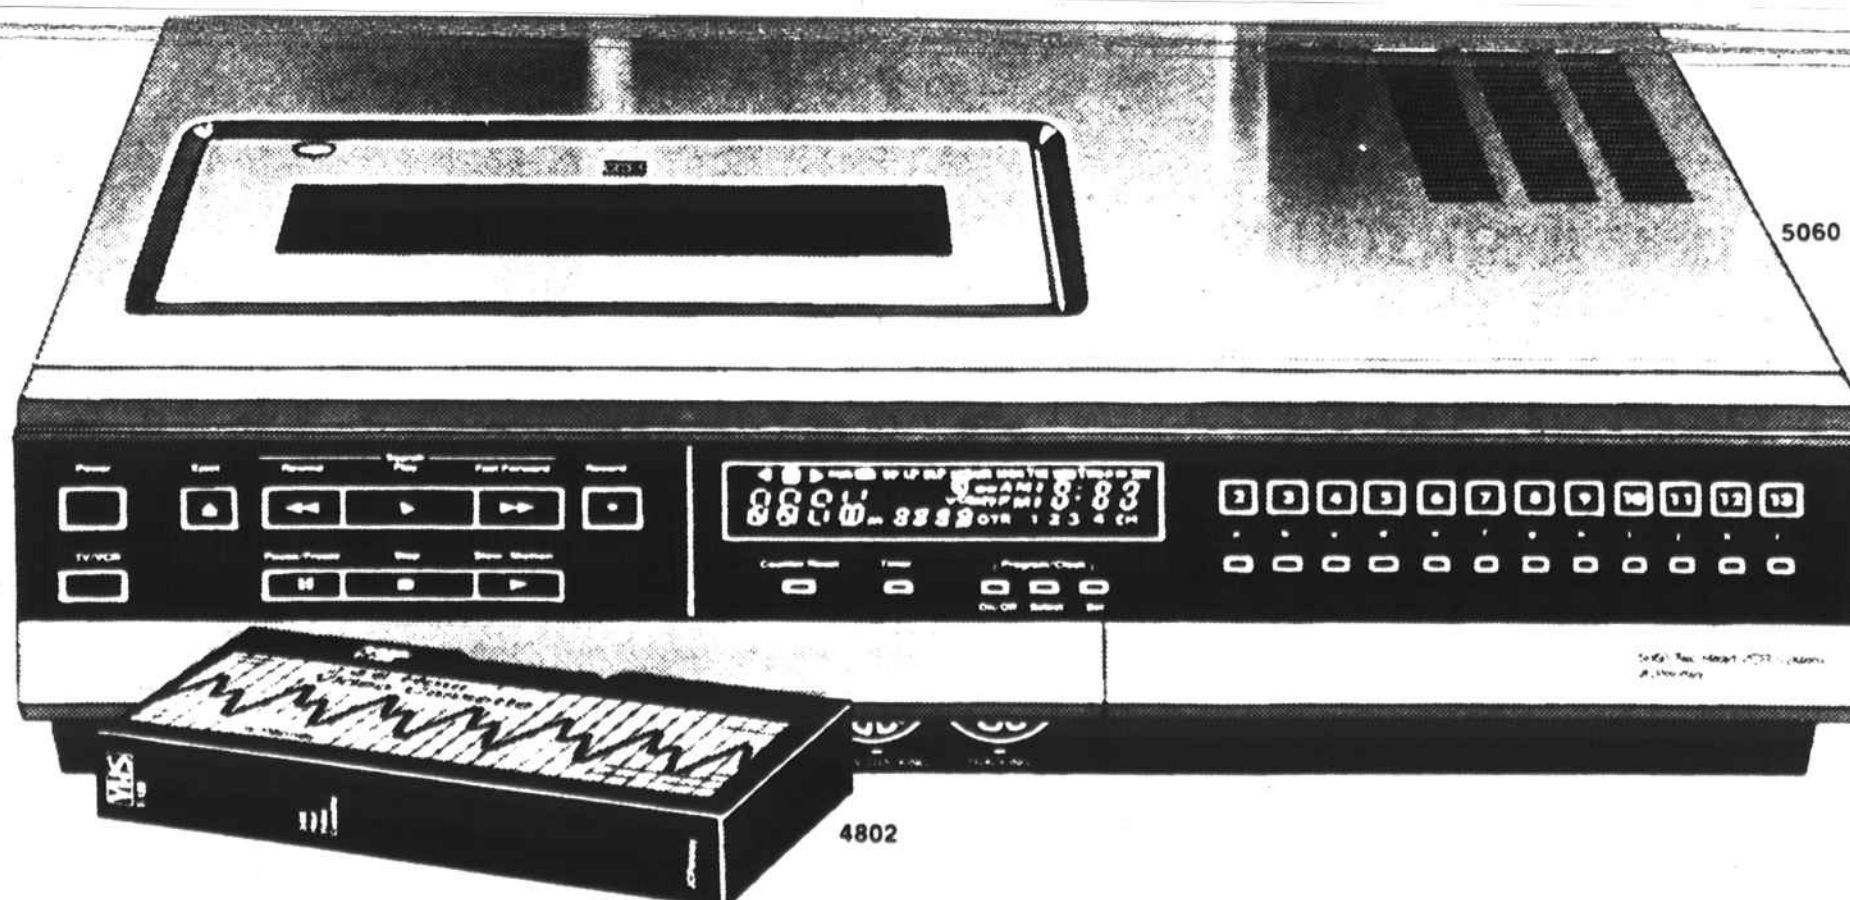

Available at JCPenney stores with Electronics Departments.

**\$70 and \$100 off**

**15" or 19" color TVs.**

Sale \$499 Reg. 599.95. Our 19" (meas. diag.) portable color TV features electronic keyboard/scan remote control, Vertical Interval Reference system for automatic adjustment of color. Chroma Brite® black matrix picture tube. Cable ready with 130 channel capability. #2062

Sale \$299 Reg. 369.95. Our 15" (meas. diag.) color TV features detent UHF/VHF tuning and automatic color control. Chroma Brite® black matrix picture tube. #2069

**Special**  
**399.95**

Our table top VCR has 2 video heads and 14 day/1 program timer. Features 12 position electronic tuner, 5 function wired remote control, 4 hr. one-touch record and 107 channel CATV capability. #5060