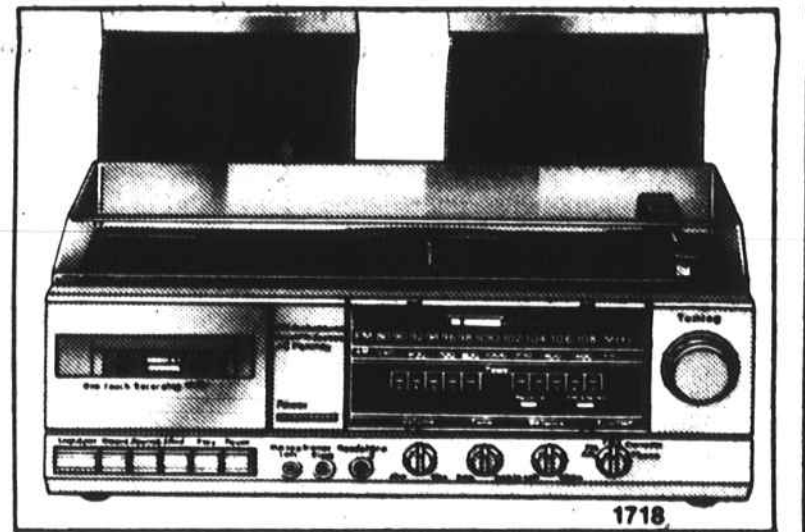

# Labor Day Sale

Home entertainment savings: \$330 off our MCS® 45 watt pkg.

**Sale**  
**599.80**

If purchased separately, would be 929.80. Package includes 45-watt AM/FM receiver with synthesized quartz lock tuning, direct drive semi-automatic turntable with quartz phase locked direct drive motor, and two 3-way speakers. #3246/6604/8322

\*Registered trademark of Dolby Laboratories Licensing Corp.

**\$50 off**

Sale 99.95 Reg. 149.95. 3-mode compact stereo system with AM/FM stereo receiver, cassette player/recorder, full size record player, 2 full range speakers. #1718

Available at JCPenney stores with Electronics Departments.

**\$70 and \$100 off**

**15" or 19" color TVs.**

Sale \$499 Reg. 599.95. Our 19" (meas. diag.) portable color TV features electronic keyboard/scan remote control, Vertical Interval Reference system for automatic adjustment of color. Chroma Brite® black matrix picture tube. Cable ready with 130 channel capability. #2062

Sale \$299 Reg. 369.95. Our 15" (meas. diag.) color TV features detent UHF/VHF tuning and automatic color control. Chroma Brite® black matrix picture tube. #2069

**Special**  
**399.95**

Our table top VCR has 2 video heads and 14 day/1 program timer. Features 12 position electronic tuner, 5 function wired remote control, 4 hr. one-touch record and 107 channel CATV capability. #5060