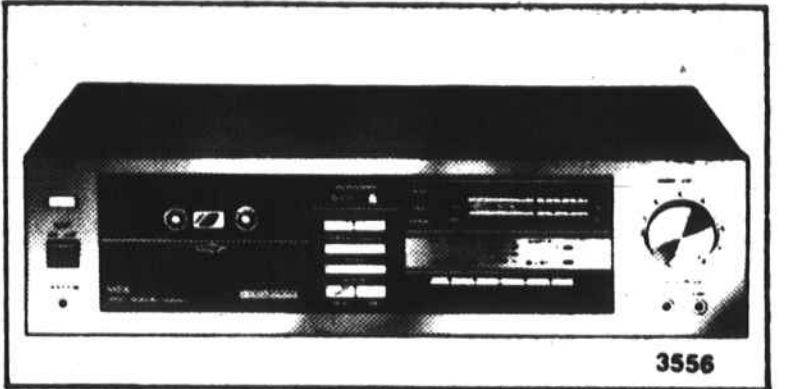

$50 off

Sale 149.95 Reg. 199.95. MCS Series® cassette deck with Dolby® "B" and "C" noise reduction system. #3556

*Registered trademark of Dolby Laboratories Licensing Corp.

$50 off

Sale 99.95 Reg. 149.95. 3-mode compact stereo system with AM/FM stereo receiver, cassette player/recorder, full size record player, 2 full range speakers. #1718

Available at JCPenney stores with Electronics Departments.