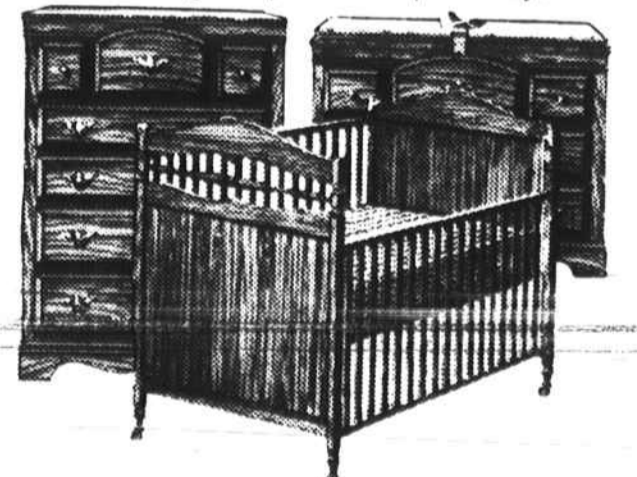

20% to 30% off

All tops, bottoms, pants, more

Here's just a sampling of the savings on pair-ups and sets for infants and toddlers. In cotton and easy-care blends. There's more in store.

	Reg.	Sale
Solid or print polo shirt		
Cotton corduroy boxer pants		
Woven collar knit shirt	6.00	4.20
Infant girls' pant set	12.00	8.99
Only Toddler™ bomber jacket	22.00	17.60
Cotton flannel shirt	4.66	3.73
Cotton corduroy active pant	9.00	6.30
Hooded velour pram	7.99	6.39