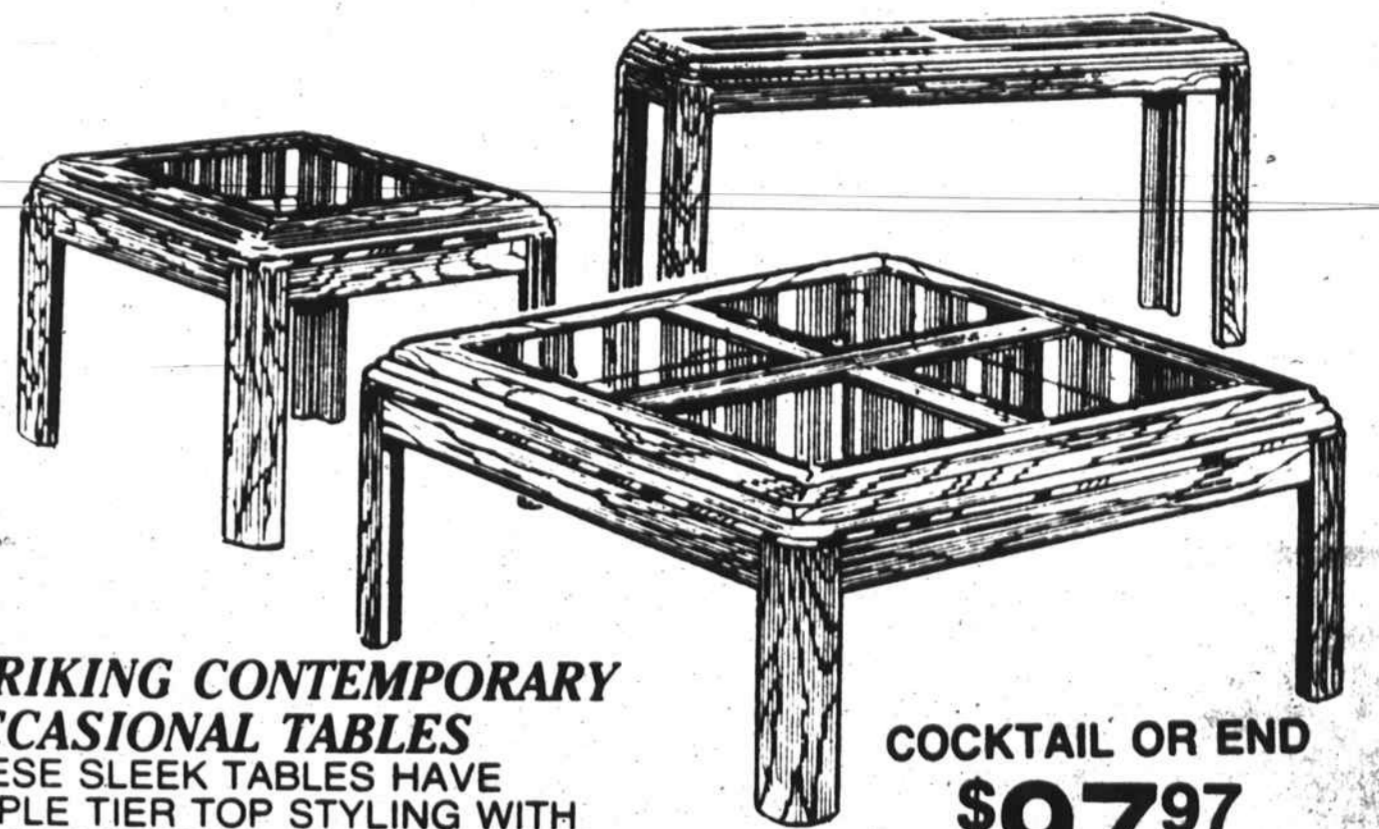

Celebration Savings Event

RHODES

INCREDIBLE VALUES!

STRIKING CONTEMPORARY OCCASIONAL TABLES
 THESE SLEEK TABLES HAVE TRIPLE TIER TOP STYLING WITH GLASS INSERTS. 36" COCKTAIL OR END TABLE. SOFA TABLE.....'117"

COCKTAIL OR END TABLE
\$97⁹⁷

NO DOWNPAYMENT THIS WEEKEND ONLY

EARLY AMERICAN BEDROOM!

- Rustic bedroom in warm honey pine finish
- Includes door-dresser, Hutch-mirror, chest full/queen headboard
- Full/queen footboard.....\$89⁹⁷
- NIGHTSTAND.....\$139⁹⁷

Full size\$119⁹⁷ ea. pc.
 Queen size\$349⁹⁷ 2-pc. set
 King size\$449⁹⁷ 3-pc. set

QUEEN SIZE SLEEPER AND LOVESEAT SET

BOTH PIECES **\$555⁹⁷**

79" lose pillow back sofa opens to a queen sleeper. The sofa and matching loveseat are covered in a long wear, easy care Herculon* fabric. Monthly payments \$41!

BIG, OVERSTUFFED MAN-SIZE RECLINER

\$399⁹⁷

This classic-style recliner has a full-motion reclining mechanism for extra comfort. It's also a swivel rocker, too! Covered in a Herculon[®] velvet fabric, made for long wear and easy care. Beige or blue. Monthly payments only \$39!