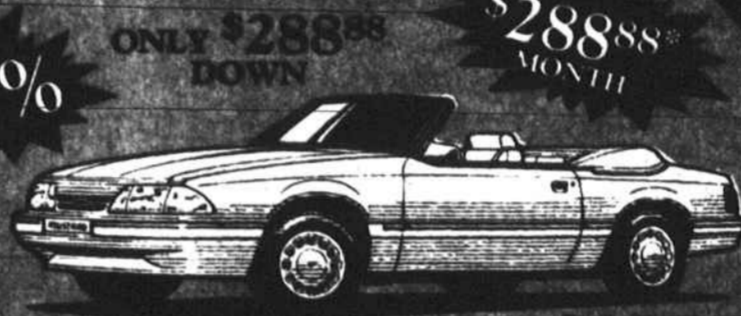

ATTENTION!
 ALL COLLEGE GRADUATES
 WHO COULD QUALIFY
 FOR AN ADDITIONAL
\$500 REBATE
 SEE DEALER
 FOR DETAILS

1992 TAURUS 4 DOOR GL LOADED!

NEW 1992 ESCORTS
 4 DOOR SEDAN OR STATION WAGON

ONE PRICE \$8,999*

1992 PROBE GL

1992 RANGER

- Power Steering
- Sliding Rear Window
- Chrome Step Bumper
- Deep Dish Wheels
- Super Engine Cooling
- 2.3 Liter Engine
- Air Conditioning
- AM/FM Cassette

\$8,787*

ALMOST NEW SPECIAL FACTORY REPURCHASE

1992 FORD MUSTANG CONVERTIBLES

ONLY \$288⁹⁵ DOWN
 6.9%
 \$288⁸⁸ MONTH

\$14,888*

- AUTOMATIC
- AIR COND.
- POWER WINDOWS
- POWER LOCKS
- CRUISE
- AM/FM STEREO

NOW IN STOCK!
 THE ULTIMATE
 FULL-SIZE 1992
 CONVERSION VANS