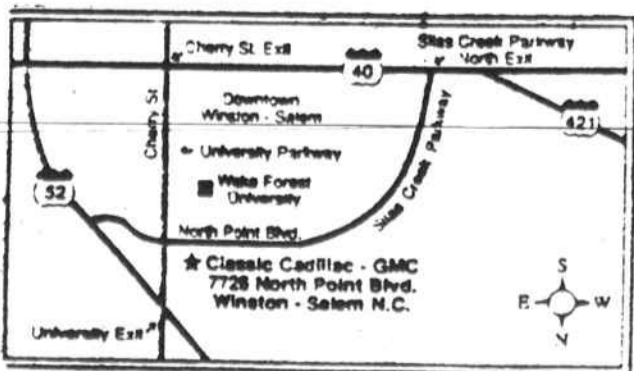

CLASSIC
CADILLAC • GMC TRUCK

"YOUR ALL-AMERICAN DEALER"

7726 North Point Blvd
Winston-Salem, NC 27106

(919) 759-2239

(800) 277-2239

Sales Department Hours
Monday - Friday: 8:30 AM - 7:00 PM
Saturday: 9:00 AM - 4:00 PM

Service & Parts Department Hours
Monday - Friday: 7:30 AM - 5:30 PM