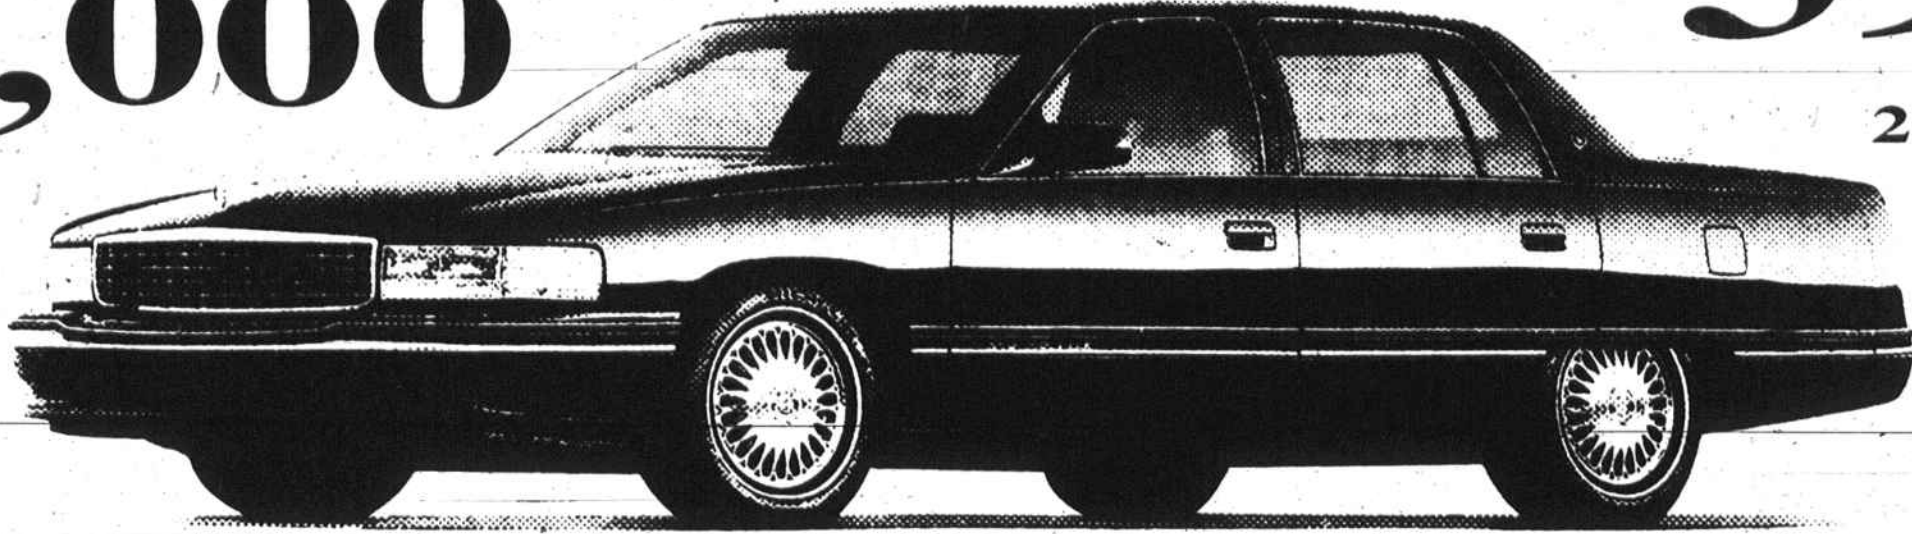

"EARLY SPRING SALE" - GREAT SELECTION!

1994 DEVILLE

YOUR PRICE
\$31,000

MSRP...\$34,828
CLASSIC SAVINGS...\$3,828 **\$399⁹⁹**

24 MONTHS

1994 FLEETWOOD BROUGHAM

MSRP...\$24,828 CLASSIC SAVINGS...\$4,456 #C4065

CLASSIC CADILLAC HAS THE BEST SELECTION OF PREOWNED CADILLACS IN THE TRIAD. OVER 40 IN STOCK - MOST HAVE REMAINING FACTORY WARRANTY!

1990 OLDS DELTA ROYALE All power equip. #P412A	\$6,995	1991 OLDS REGENCY ELITE Loaded, only 44,000 miles.	\$14,995	1992 GMC YUKON 4X4 SLE 25K miles, white w/silver, loaded. #T4	\$22,995	1990 CADILLAC SEDAN DEVILLE Fully equip., blue. #P420	\$11,995
1988 CADILLAC COUPE DEVILLE Gray, blue leather. #P409B	\$9,995	1993 CHEVROLET BEAUVILLE VAN 12 passenger, ft. & rear air, 30K miles, #P398	\$17,995	1991 CADILLAC SEDAN DEVILLE Padded top, fully equip. #P422	\$18,995	1993 CADILLAC SEDAN DEVILLE Program car, white w/red leather interior, 23K miles. #P388	\$23,995
1987 CADILLAC BROUGHAM Fully equipped, gold, only 59,000 mi., #P410	\$7,995	1989 BUICK REATTA COUPE Loaded, one of a kind. #P322A	\$12,995	1993 CADILLAC SEDAN DEVILLE Red w/leather, 23,000 miles, #402	\$23,995	1993 OLDS CUTLASS SUPREME SL 4Dr., loaded, only 9K miles. #P426	\$14,995
1993 PONTIAC GRAN AM Sed., loaded.	\$12,995	1992 CADILLAC SEDAN DEVILLE Black w/red leather, 21K miles, #P394A	\$20,995	1993 CADILLAC SEDAN DEVILLE Silver w/blue leather, 20,000 miles, #P405	\$23,995	1992 CADILLAC ELDORADO Loaded, only 26,000 miles.	\$26,995
1992 DODGE RAM D-150 Black & silver, V-8, 5 spd., 24K miles, #T4091A	\$12,995	1990 CADILLAC ELDORADO COUPE Fully equipped, nice condition. #P426	\$14,995	1993 CADILLAC SEDAN DEVILLE White w/blue leather, 20,000 miles, #P401	\$23,995	1991 LINCOLN MARK VII LSC, black beauty, only 34,000 miles, #P432	\$18,995