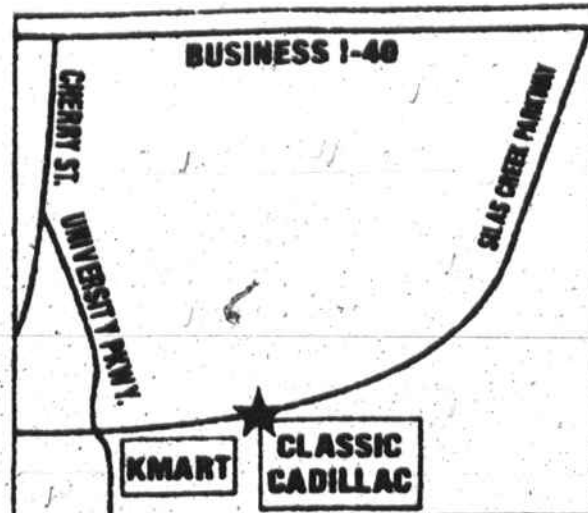

CLASSIC

CADILLAC • GMC TRUCK