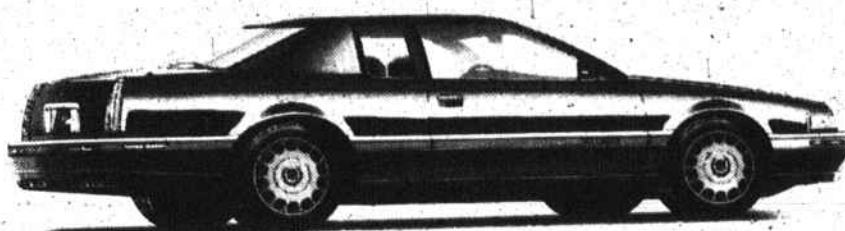

SAVE $8,000 OFF STICKER PRICE

SAVE EVEN MORE ON EXECUTIVE COMPANY DEMOS

CLASSIC'S PRE-OWNED CADILLACS AND OTHER FINE CARS AND TRUCKS!

- **1983 CADILLAC ELDORADO**
  Real clean, must see. #C4150A.
- **1984 CADILLAC BROUGHAM**
  Must see, only 72K miles. #P508A.
- **1988 CADILLAC ELDORADO**
  Loaded, real clean. #P481A.
- **1993 GEO METRO**
  #T4189A. A.C. economy.
- **1987 CAD. DEVILLE**
  Leather, loaded. #P489B.
- **1970 FORD T-BIRD**
  #P457B. Collector, orig., only 34,000 miles.
- **1987 CAD. ELDO BIARITZ**
  #C4168B. Astro, roof, loaded.
- **1993 GEO STORM**
  Auto, A.C. only 10,000 miles. #P464A.
- **1989 CAD. SED. DEVILLE**
  #C4154A. Fully equipped, nice.
- **1992 BUICK REGAL SEDAN**
  PW, PL. nice car. #P467A.

- **$3977**
- **$4977**
- **$6977**
- **$6477**
- **$6977**
- **$8977**
- **$9977**
- **$9977**
- **$10,977**
- **$11,977**

PROGRAM CADILLAC SPECIALS

1993 CADILLAC SEDAN DEVILLES

STARTING AT $21,977

- **1991 OLDSMOBILE REGENCY**
  Loaded, only 45K miles. #P445A. **$12,977**
- **1991 FORD F-150 XLT LARIAT**
  Auto, V-8, camper top. #P502B. **$14,977**
- **1992 BUICK REGAL GRAND SPT.**
  Astro roof, leather, must see. #T4141A. **$14,977**
- **1991 CADILLAC SEDAN DEVILLE**
  Fully equipped, Gold package. #P412C. **$16,977**
- **1993 BUICK LESABRE SEDAN**
  PW, PL. 26K miles. #P510. **$16,977**
- **1994 FORD F150 X-CAB**
  Auto., nice, only 11,000 miles. #P464AA. **$16,977**
- **1994 MITSUBISHI GALANT LS**
  Sunroof, loaded. #P451A. **$17,977**
- **1992 CADILLAC DEVILLE**
  Fully equipped, white/red. #P450A. **$18,977**
- **1988 MERCEDES 300 CE**
  #C4081A. 1 owner, only 42,000 miles, must see. **$24,977**
- **1992 CADILLAC ELDORADO TOUR. CPE**
  Loaded, astro roof. #P505. **$26,977**