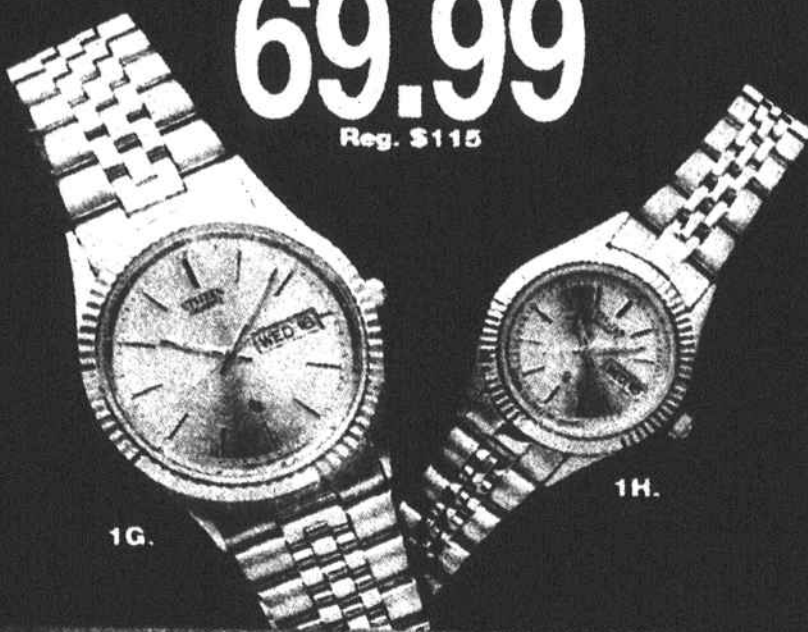

**129.99**

1BB. Reg. 324.99  
7" & 18" 10K Gold Herringbone Set

EXTRAORDINARY VALUES

**69.99**

Reg. \$115

1G.

1H.

\*As a major purchase on your JCPenney Charge Account.  
LOWER MONTHLY PAYMENTS ARE AVAILABLE FOR A JEWELRY PURCHASE OF \$200 OR MORE AS A JCPENNEY MAJOR PURCHASE CHARGE

**39.99**

1U. Reg. \$60  
10K Gold

**29.99**

1V. Reg. \$9.99  
14K Gold

EXTRAORDINARY VALUE

**79.99**

1CC. Reg. 199.99  
10K Gold 7" Bracelet

YOUR CHOICE