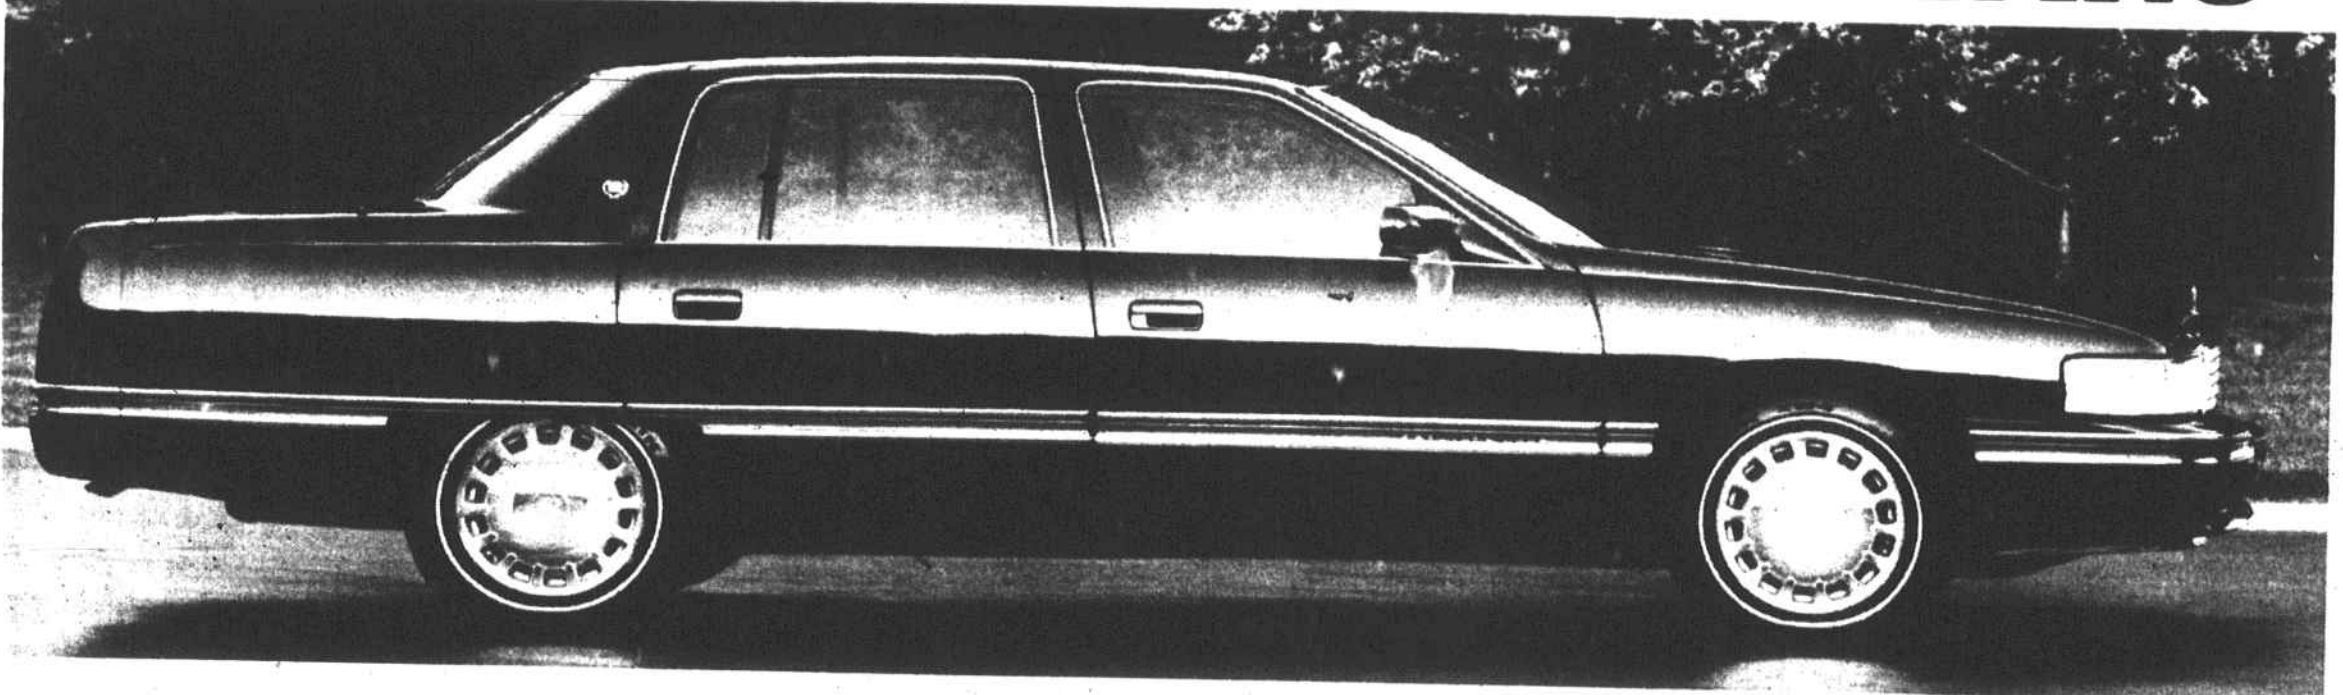

7726 NORTH
POINT BLVD.,
WINSTON-SALEM,
NC
(910) 759-2239

CLASSIC

CADILLAC • GMC TRUCK

"CADILLAC - CREATING A HIGHER STANDARD"

"UNBELIEVABLE"

DRIVE A NEW 1996 CADILLAC SEDAN DEVILLE FOR 2 YEARS

FULLY EQUIPPED

1 PAYMENT OF \$13,521. 36*

BASED ON 2 YEAR LEASE

* PLUS TAX & FEES, MSRP \$38,245.00, RESIDUAL \$26,348.05, 12,000 MILES PER YEAR.

"GMC TRUCK SALE"

1995 SIERRA X-CAB

#T5208

MSRP - \$24,222

SALE - \$20,500

1996 SONOMA X-CAB

#T6004

MSRP - \$14,904

SALE - \$12,950

1996 SIERRA Reg.CAB

#T6031

MSRP - \$19,131

SALE - \$16,877

**SALE
ENDS JAN.
31st.**

ANY INCENTIVES TO DEALER PRICES DO NOT INCLUDE TAX, TAGS.

"PROGRAM VEHICLES"

1995 DEVILLE Leather, fully equipped	\$26,977	1995 GMC SAFARI #P565, Fully equipped	\$16,977
1994 SEVILLE SLS Leather, Fully equipped	\$29,977	1995 GMC SIERRA #P616, V-8, auto, loaded, 2600 mile-	\$18,977
1994 SEVILLE STS Astro roof, CD, loaded, only 19,000 mi.	\$34,977	1995 CADILLAC DEVILLE #P603, Leather, Loaded, beige	\$25,977
		1995 CADILLAC DEVILLE #P620, Leather, loaded, blue	\$25,977
		(2) 1995 CADILLAC BROUGHAMS Loaded, less than 2000 miles	\$29,977