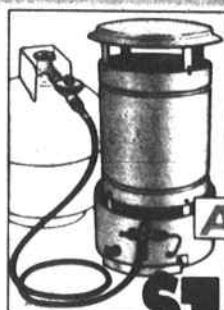

Tank Sold Separately

ALL-PRO

$139

80,000 BTU
Convection Propane Heater
•Pushbutton ignition •Clean burning, odor-free operation •Light-weight and compact #30788