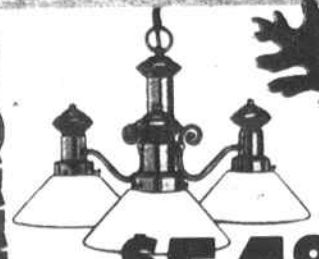

$5497

3 Light Chandelier
•Polished brass finish •Opal
glass shades •25" dia. #79188