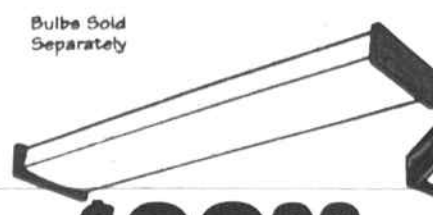

$3883

48" Fluorescent
Light Fixture
•2 light design •Solid oak
end panels •Clear acrylic
diffuser #75424