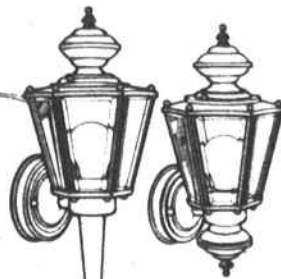

OUTDOOR LIGHTING

\$125
4 Pack

Light Bulbs
•40, 60, 75, or 100 watts
•Soft white #76509-12

From
Decorative
To Security,
We Have
Outdoor
Lights To Suit
Your Needs!

SYLVANIA

LOWE'S

Wall Light
•Black finish •Clear glass
globe #78546

Wall Light
•Black finish •Round white
glass globe •Uses 100 watt
bulb #78540

\$897

Wall
Lantern
•Black finish •Patterned
acrylic panels •Uses 60
watt bulb #50825

\$963

2 Light Ceiling Light
•Black poly frame •White
poly panels •Perfect for
damp locations #78536

\$1697

Add A Dusk To
Dawn Adapter
To Any Outdoor
Light For Added
Security

YOUR CHOICE
\$998

Brass Coach Lantern
•Polished brass finish •4 clear
beveled glass panels •Uses 60
watt bulb #79290,1

YOUR CHOICE
\$1492