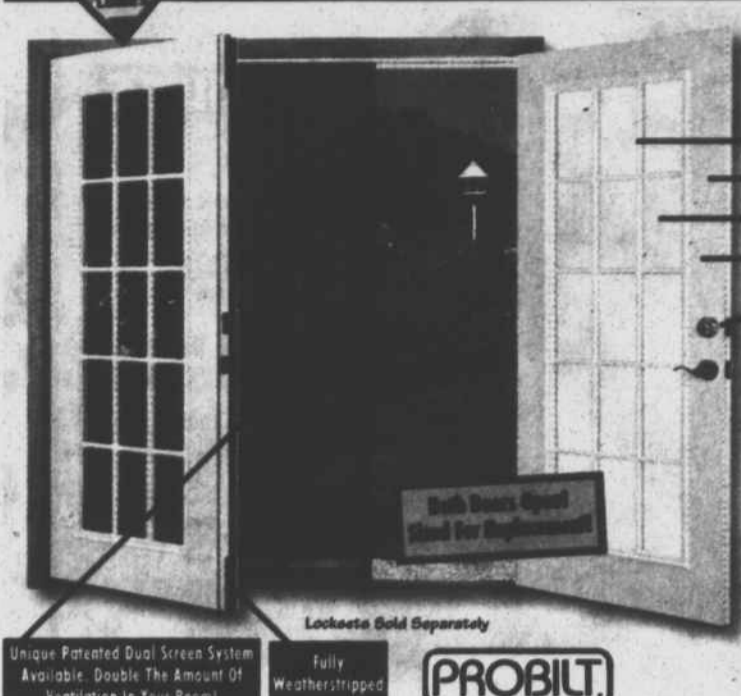

PATIO DOORS

**PROFESSIONAL
INSTALLATION
AVAILABLE**

- Includes Grilles
- Insulated Doors
- Insulated Glass
- Primed & Ready To Paint
- Bored For Deadbolt & Lockset

$397

6' Steel French Door Un
•Rough opening: 72"W x 80"H •Size
to replace sliding doors •10 year
glass warranty #46619,58
Patented Dual Screen **$85**
Kit #18485
Center Hinge Door **$365**
Unit #51667,90