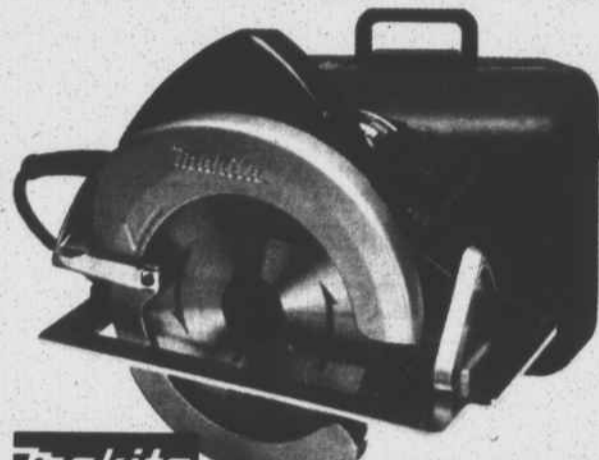

PORTER-CABLE
PROFESSIONAL POWER TOOLS

\$59

Quicksand Random Orbit Sander With Dust Collection System
*1.7 amp; 12,000 opm *All-position grip keeps you in complete control *All ball bearing construction #77346

\$198

6 Outlet Metal Surge Strip With 15' Power Cord #63908

DEWALT

\$99

Heavy-Duty Orbital Action Jigsaw Kit
*4.5 amp; 0-3,100 spm *Variable speed *100% ball and roller bearings *4-position orbital action *1" stroke *Includes allen wrench, assorted blades and heavy gauge steel carry case #74266