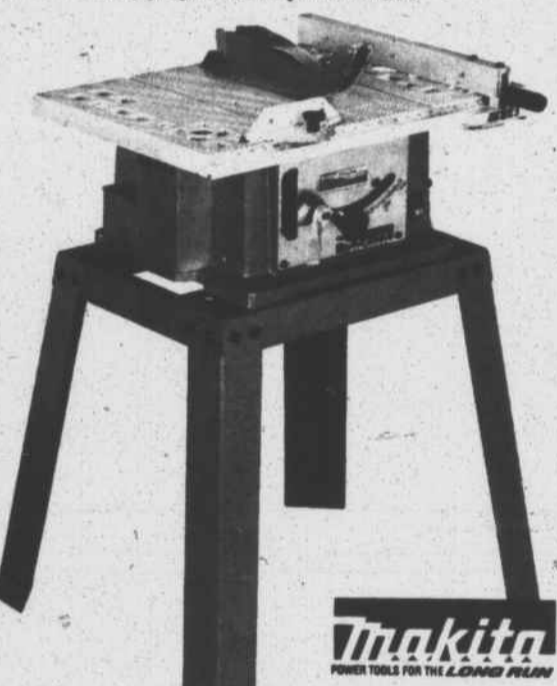

Makita
POWER TOOLS FOR THE LONG RUN

$297.96

8 1/2" Table Saw
*12 amp; 4,500 rpm *Quick and accurate depth and angle setting *Positive stops at 45° and 90° #23632