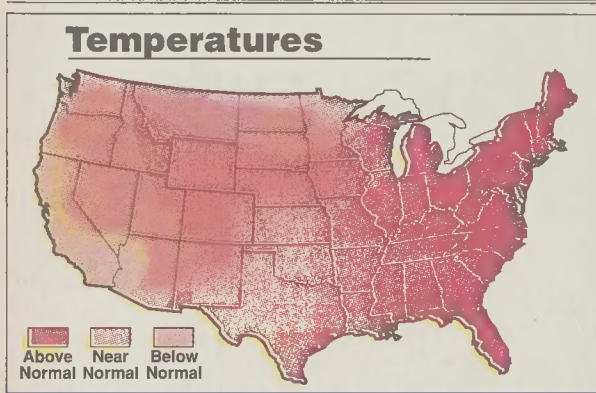

ACCU WEATHER

All maps, forecasts and data provided by AccuWeather, Inc. ©2000

Forecast for Winston-Salem

accuweather.com

LOCAL 7-DAY FORECAST

Thursday	Thu. night	Friday	Saturday	Sunday	Monday	Tuesday	Wednesday
Clouds and sun.	Cloudy.	Cloudy and mild.	Partly sunny.	Clouds and sun; a shower.	Mostly cloudy.	Clouds and sun; mild.	Mostly sunny and mild.
47	35	55/34	49/32	53/33	49/36	57/36	55/37

THE WEEK AHEAD