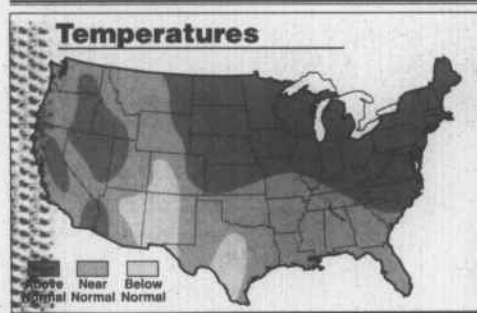

THE WEEK AHEAD