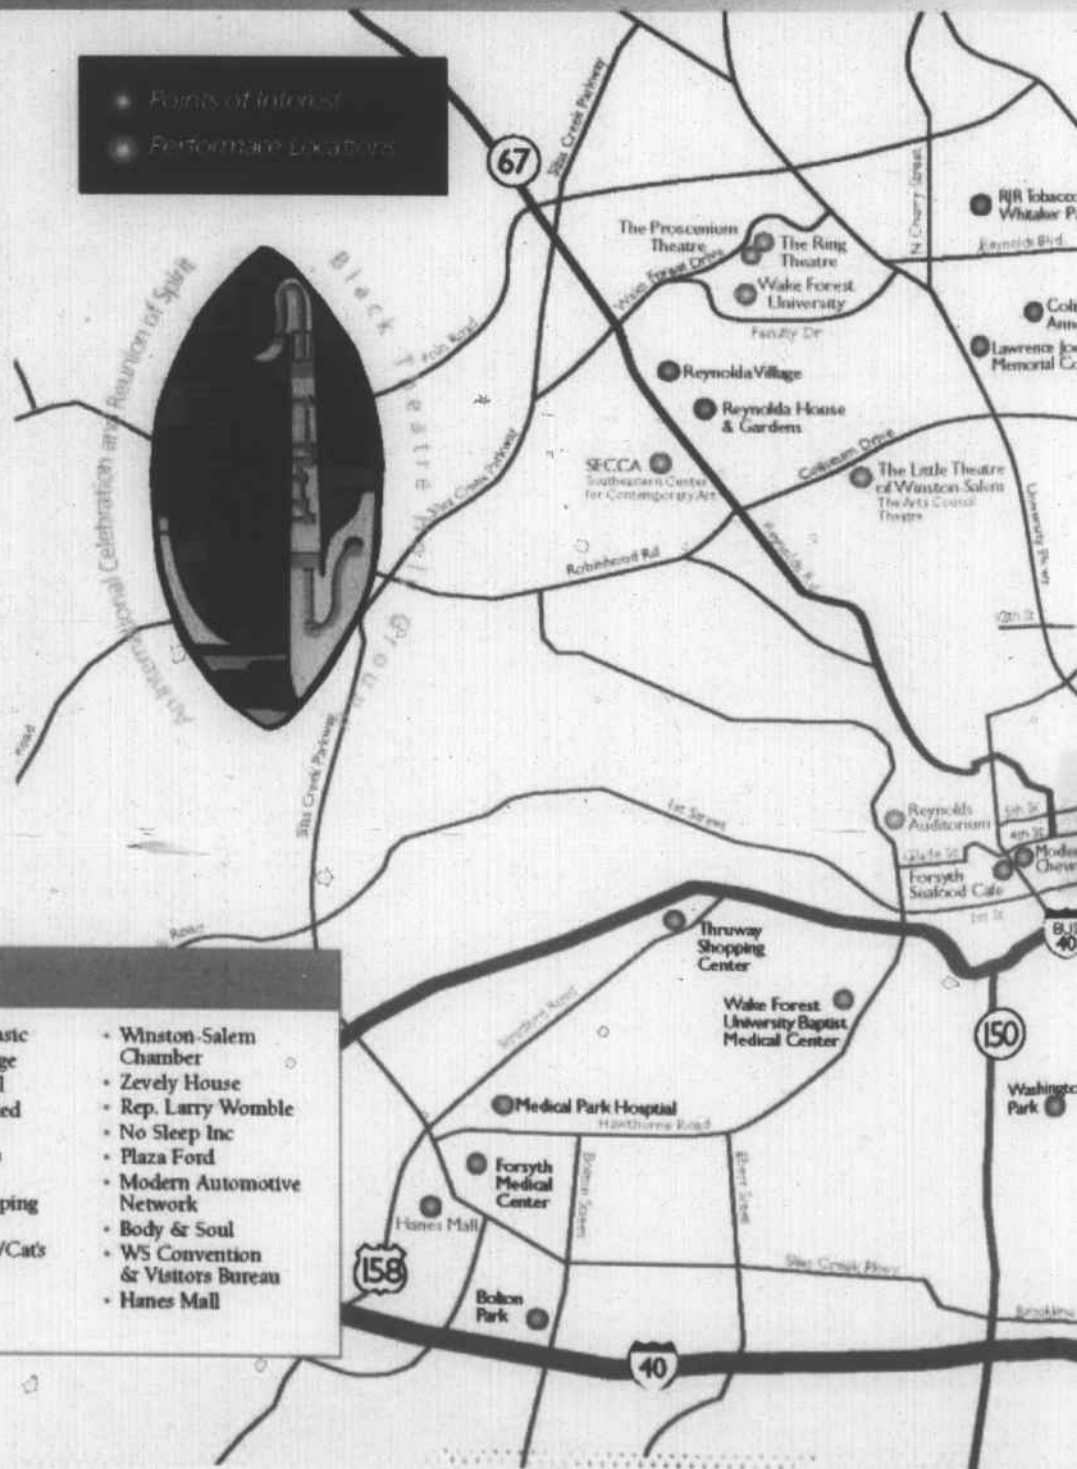

## Performance Locations

- Adam's Mark Ballroom Theatre  
East & West Towers  
425 N. Cherry Street
- Stevens Center for  
the Performing Arts  
4th & Marshall Streets
- Winston-Salem State University  
601 Martin Luther King, Jr. Drive
- The Arts Council Theatre  
610 Coliseum Drive
- N.C. School of the Arts (NCSA)  
NCSA #1-The Proscenium Thrust  
NCSA #2-The Arena  
1533 S. Main St.
- Reynolds Auditorium  
301 N. Hawthorne Rd.
- Sawtooth Center  
226 N. Marshall Street
- Southeastern Center for  
Contemporary Art (SECCA)  
750 Marguerite Drive
- Wake Forest University  
WFU #1-The Proscenium Theatre  
WFU #2-The Ring Theatre  
1834 Wake Forest Rd.

• Points of Interest  
• Performance Locations