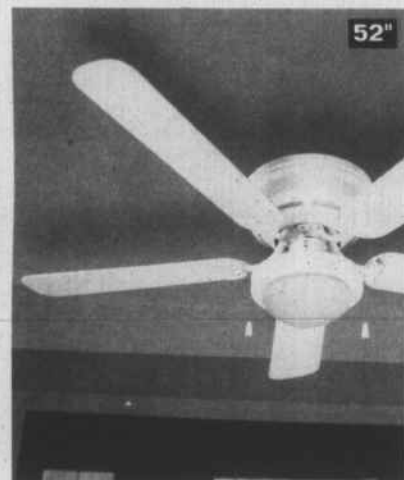

Harbor Breeze

$29.96

Compare at **$34.96**

52" Armitage Flushmount Ceiling Fan

- •White finish •15 year warranty
- •5 reversible white/washed oak blades
- •Includes single frost dome light

#20776