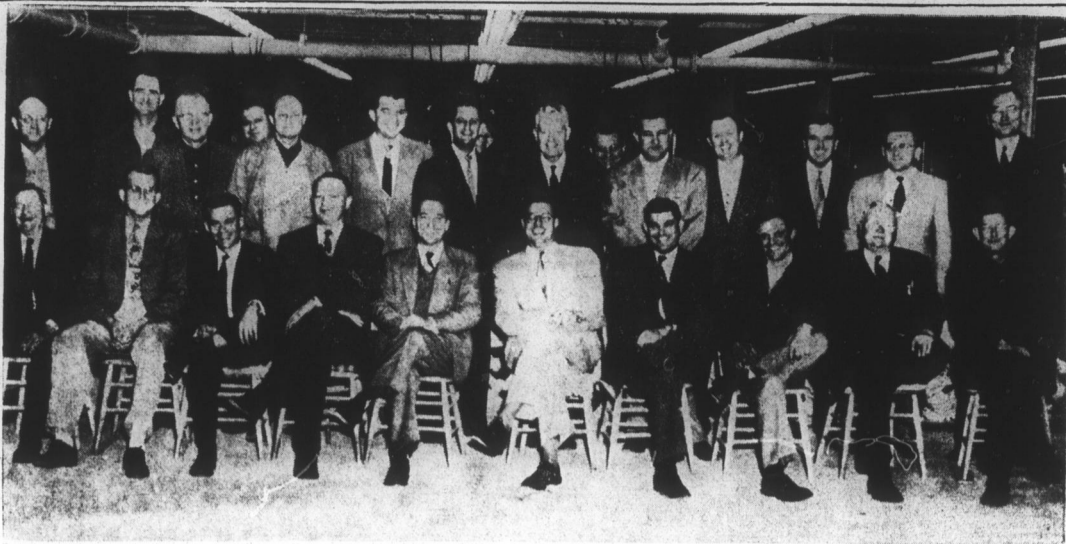

Television Schedules

Saturday, February 19

WTVD - DURHAM - 11

A.M.
10:30 Happy Felton
11:00 Smilin' Ed McConnell
11:30 Saturday Round-Up

P.M.
1:30 Simple Food
2:00 The Clean Loop
2:30 Boston
2:45 Boy Scouts
3:00 NBA Pro Basketball
5:00 The Inside Story
5:30 Treasure Farm
6:00 Baseball
6:30 Soldier Parade
7:00 Mr. Wizard
7:30 Horace Heidt
8:00 Dotty Mack
9:00 Imogene Coca Show
9:30 Texaco Star Theatre
10:00 George Gobel
11:00 Country Style

12:00 Late News Final
12:05 WTVD Previews & Sign Off

Sunday, February 20

P.M.
1:00 Princeton '55
1:30 Frontiers of Faith
2:00 American Inventory
2:30 Youth Wants To Know
3:00 Background
3:30 American Forum
4:00 Legislative Report
4:30 College Press Conference
5:00 What's Your Trouble
5:15 The Christophers
5:30 Big Picture
6:00 Who Said That
6:30 Mystery Theatre
7:00 Liberate
7:30 Kings Crossroads
8:00 Colgate Comedy Hour
9:00 TV Playhouse
10:00 Loretta Young Show
10:30 Bob Cummings Show
11:00 Late News Final
11:05 WTVD Previews & Sign Off

Monday, February 21

A.M.
7:00 Today
9:00 Breakfast Club

HAPPY CROWD — These smiles mean that after eight long, hard months of cooperative efforts, the stockholders of the Lillington Industrial Development Company have brought their dreams to reality. Here are some of the stockholders as they met Friday night in their new $135,000 industrial building to push the final stock sale necessary to finish payments on the building. No money was borrowed to buy the land or to build; all costs of construction will be met by sale of stock. The Lillington Garment Company, makers of men's sports shirts, already are occupying the handsome new structure, one of the state's finest. Date of appropriate dedicatory ceremonies and an open house will be announced later. W. A. Johnson, (center, front row in light suit) was chosen president of the

company to spearhead the long drive which represents the combined efforts of the majority of Lillington citizens. Other stockholders shown at the Friday night meeting, are, front row: Henderson Steele, Ray Johnson, Selwyn O'Quinn, Grayson Biggs, Billy Sexton, President Johnson, Johnny Wilbourne, Ray Womble, W. R. Cranford, C. S. Loving; and back row, left to right, J. C. Hobbs, M. P. Crews, Jr., Sion Wilborn, Ralph Medlin of Fuquay Springs, Mayor Joel Layton, Jr., George Carroll, Jr., Roger Mann (half hidden) D. P. Ray, Jr., John Spears, Ernest Clark, C. S. Fowler, Chester Brown, Theron R. Johnson, Eddie Davis, Grady Johnson, R. M. Turlington, contractor was the builder. (Daily Record Photo.)

10:00 Ding Dong School
10:30 For the Ladies
10:45 Shellah Graham
11:00 Home
12:00 Tennessee Ernie

P.M.
12:30 Feather Your Nest
1:00 Farm
1:15 News and Weather
1:30 Home Cookin'
2:00 Home Theatre
3:00 The Greatest Gift
3:15 'Afternoon
3:30 One Man's Family
3:45 'Afternoon
4:00 Hawkins Falls

4:15 Mapping The News
4:30 The World of Mr. Sweeney
4:45 Modern Romances
5:00 Pinky Lee
5:30 Howdy Doody
6:00 Kit Carson
6:30 Jim Thorton
6:45 Sportsview
7:00 Carolina News
7:10 Today's Weather
7:15 John Daly News
7:30 George Wash. Speaks
8:00 I Married Joan
8:30 Voice of Firestone
9:00 Masquerade Party
9:30 Robert Montgomery Presents
10:30 Fireside Theatre
11:00 Late News Final
11:05 WTVD Previews & Sign Off

1:15 Farming for Tomorrow
1:30 Farmers Home Administration
1:45 You and Social Security
2:00 What In The World
2:30 Teen-Age Parade
3:00 NBA Basketball
5:00 Rocket Rhythm
5:10 Western Theatre
6:00 Down Home
6:30 Inner Sanctum
7:00 Cisco Kid
7:30 Silent Flame Jamboree
8:00 Ford Theatre
8:30 So This Is Hollywood
9:00 Two for the Money
9:30 Badge 714
10:00 Professional Father
10:30 Hit Parade
11:00 Sona
11:10 Wrestling