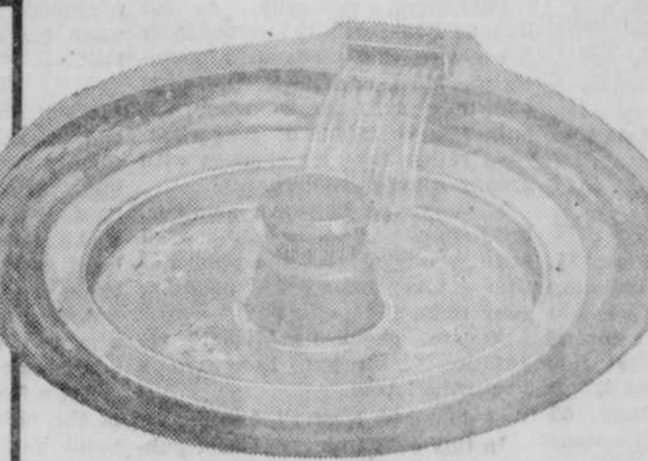

## BIG Birthday JAMBOREE

### NEW 1957 GENERAL ELECTRIC FILTER-FLO WASHER

Two wash speeds, two spin speeds for "just right" washing of all types of fabrics

<b>NO LINT FUZZ ON CLOTHES</b> Wash water is circulated and filtered to give you cleaner clothes. Lint is caught in the filter—not on your clothes. Sand and soap scum are automatically removed.	
<b>TWO WASH SPEEDS, TWO SPIN SPEEDS</b> Your choice of Normal or Slow wash action, Normal or Slow spin speed . . . or any combination you choose for all types of washable fabrics. You simply preset your selection.	
<b>WATER SAVER FOR SMALL LOADS</b> Save over 20 gallons of water when washing a small load. All you do is touch the fingertip selector when the desired water level is reached. Alog, your choice of warm or cold water rinse.	
<b>BIG CAPACITY</b> Washes 10 pounds of regular family wash and up to 12 pounds of special heavy fabrics. Over 50% more clothes capacity than many other automatics.	
<b>MATCHING DRYER with AUTOMATIC CONTROL</b> Control automatically adjusts drying time and temperature to the individual load. New air system for fast drying at safe, low temperatures. Operates on 115 or 220 volts.	