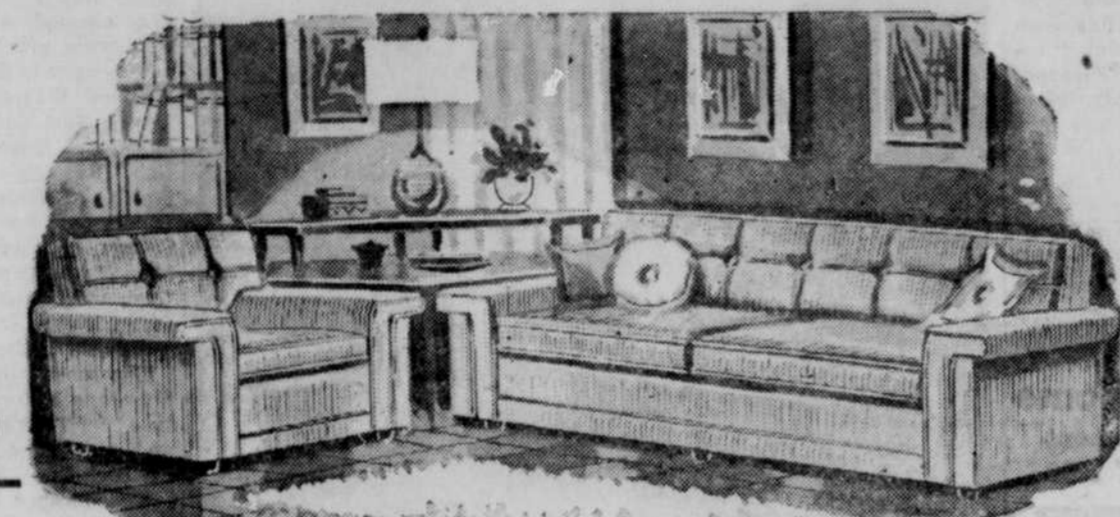

BIG Birthday JAMBOREE

BEAUTIFUL 2-PIECE Living Room Suites only $89.95 ALL PICTURES

1/2 PRICE

Extra Special Recliner CHAIRS A Really Comfortable Chair You'll Enjoy at the Amazingly Low Price Of $39.95

3 IN 1 BERCKLOCK CHAIR & OTTOMAN $49.95

Meet **Abe Elmore** our Dunn Manager

Pictured here is Abe Elmore, who recently took over as manager of Wilbourne's in Dunn. Mr. Elmore has been in the furniture business in Dunn ever since leaving college and is well experienced in the business. He extends a cordial invitation to all of his friends to visit him at Wilbourne's. He'll be happy to show you the many wonderful bargains being offered during our gigantic anniversary celebration.