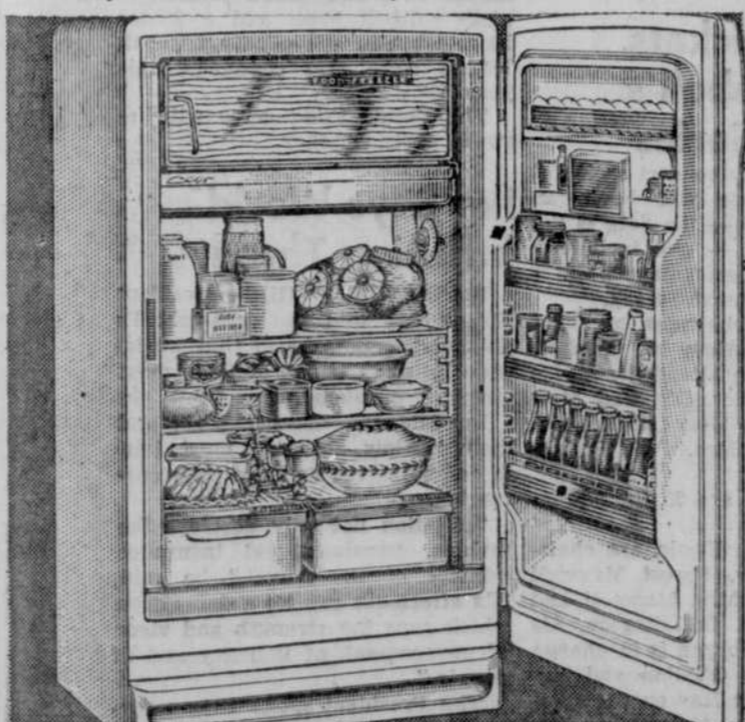

### NEW 1957 GENERAL ELECTRIC FILTER-FLO WASHER

Two wash speeds, two spin speeds for "just right" washing of all types of fabrics

<b>NO LINT FUZZ ON CLOTHES</b> Wash water is circulated and filtered to give you cleaner clothes. Lint is caught in the filter—not on your clothes. Sand and soap scum are automatically removed.	
<b>TWO WASH SPEEDS, TWO SPIN SPEEDS</b> Your choice of Normal or Slow wash action, Normal or Slow spin speed . . . or any combination you choose for all types of washable fabrics. You simply preset your selection.	
<b>WATER SAVER FOR SMALL LOADS</b> Save over 20 gallons of water when washing a small load. All you do is touch the fingertip selector when the desired water level is reached. Alog, your choice of warm or cold water rinse.	
<b>BIG CAPACITY</b> Washes 10 pounds of regular family wash and up to 12 pounds of special heavy fabrics. Over 50% more clothes capacity than many other automatics.	
<b>MATCHING DRYER with AUTOMATIC CONTROL</b> Control automatically adjusts drying time and temperature to the individual load. New air system for fast drying at safe, low temperatures. Operates on 115 or 220 volts.	

### Upright Freezer

- 10 CU. FT. MODEL NO. HU10P
- 350 lb. Food Capacity
- Magnetic Safety Door
- Highly Efficient Glass Fiber Insulation
- 9 Position Temperature Selector
- Modernized Steel Exterior With Two Coats Baked On Enamel
- Low Cost Operation
- 10. Cu. Ft.
- 3-Year Warranty On Food Spoilage