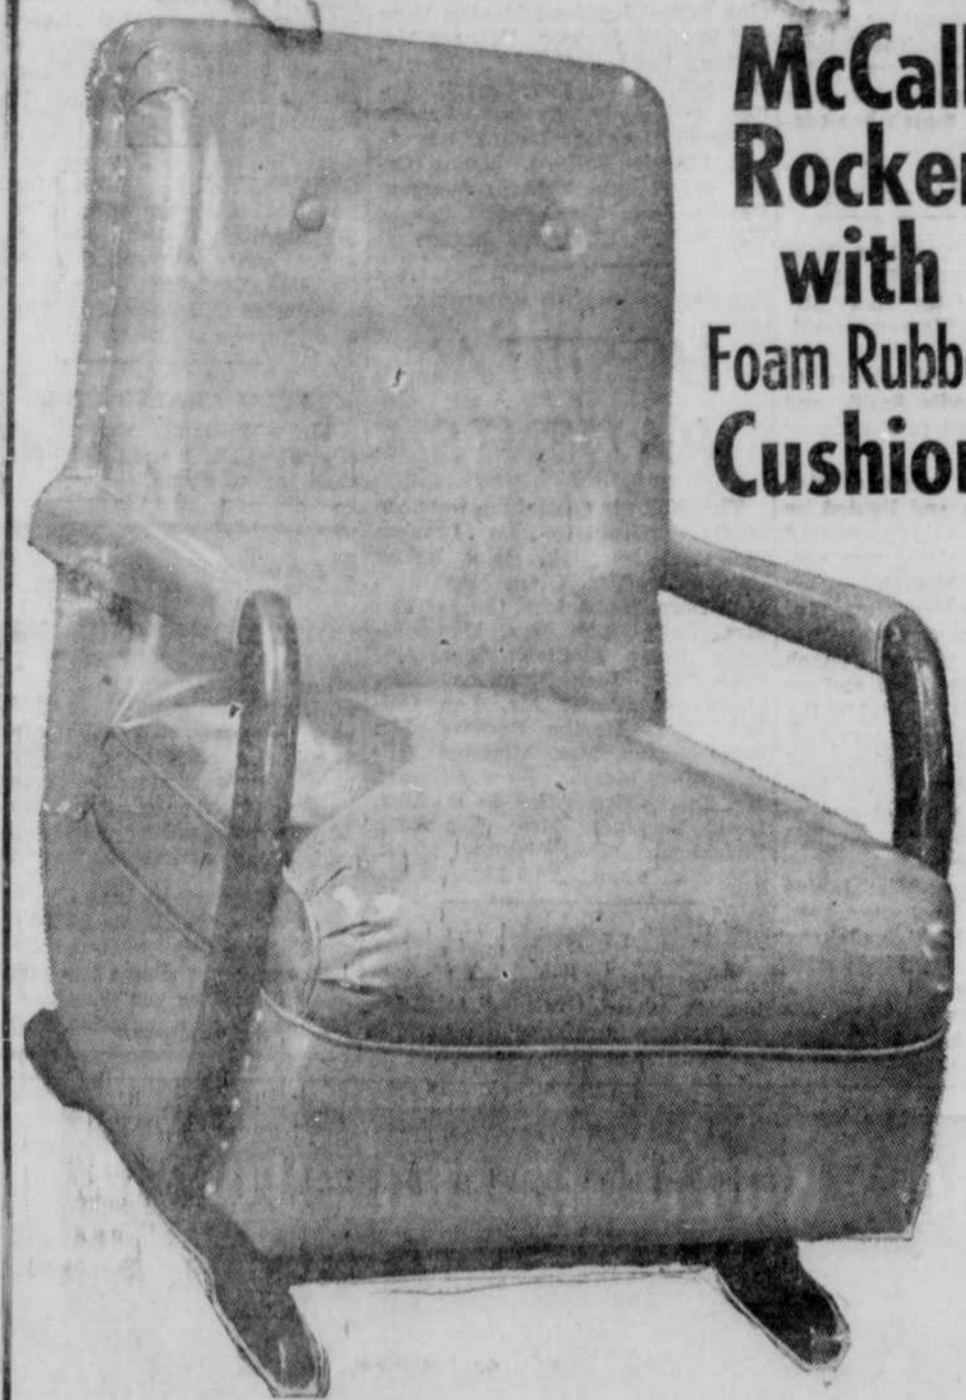

# WILBOURNE'S In DUNN And LILLINGTON INVITE YOU TO THEIR

McCall Rocker with Foam Rubber Cushion

only \$29.95

Easier

Cavalier CEDAR CHESTS \$29.95

1/4 off ON ALL COFFEE TABLES and END TABLES

INNERSPRING MATTRESS AND BOX SPRINGS BOTH FOR ONLY \$39.95