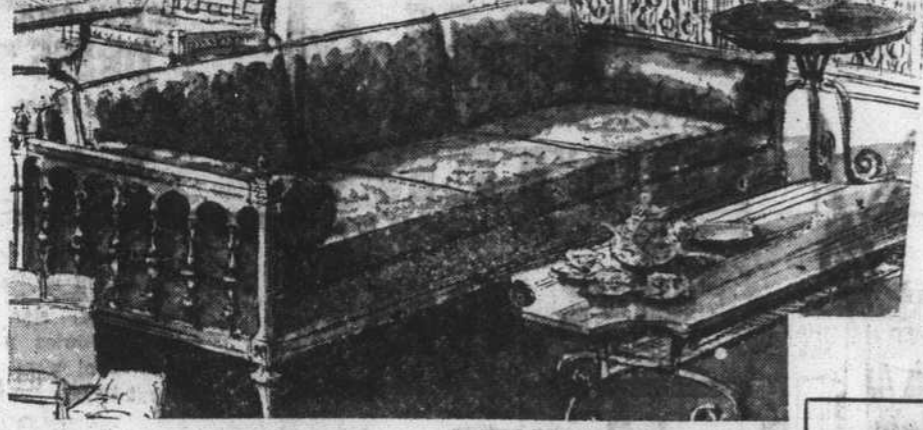

**Very Latest Styles
... Finishes & Fabrics**

Exquisite Living Ensemble

$450.00 HEPPLEWHITE SOFA — solid mahogany exposed wood frame, enhanced by blue and gold decorative covering. A Jewel. **290.**

$369.00 18TH CENTURY GEM — choice of rich gold or stunning red upholstery. You'll really appreciate this LOVELY SEAT **188.**

ATTENTION HOMEOWNERS—Do not buy a single piece of quality home furnishings or make an appointment for "THURSDAY MORNING." You're invited to QUINN'S OF DUNN - GIGANTIC $100,000 "FACTORY SAMPLE" SALE of fine furniture. Furniture is everywhere... in huge store, big trailers, on sidewalk, and overflow display in parking lot. Everything in huge store and warehouse included in this sale at terrific reductions (except few fair trade items). Delivery will be made direct from QUINN'S to your home. Sale starts promptly at 9 o'clock Thursday morning. Store open 'til 9 o'clock Thursday and Friday nites.