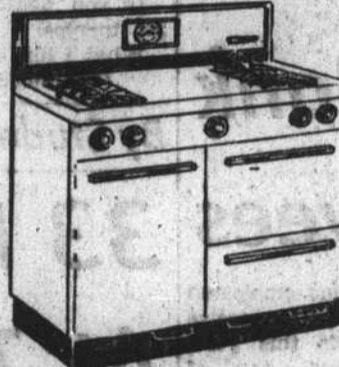

THIS CHRISTMAS GIVE THE PERFECT GIFT THE BEST IN HOME APPLIANCES GIVE

CHOOSE A NATHANE GAS RANGE
$129.65
Farmers Payment Plan $10.00 Down

This is a modern gas range with a tradition of high quality. Fry, stew, simmer at the exact temperature you need. Plenty of storage space.