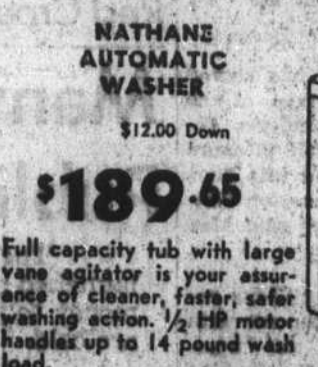

NATHANE AUTOMATIC WASHER
$12.00 Down
$189.65

Full capacity tub with large vane agitator is your assurance of cleaner, faster, safer washing action. 1/2 HP motor handles up to 14 pound wash load.