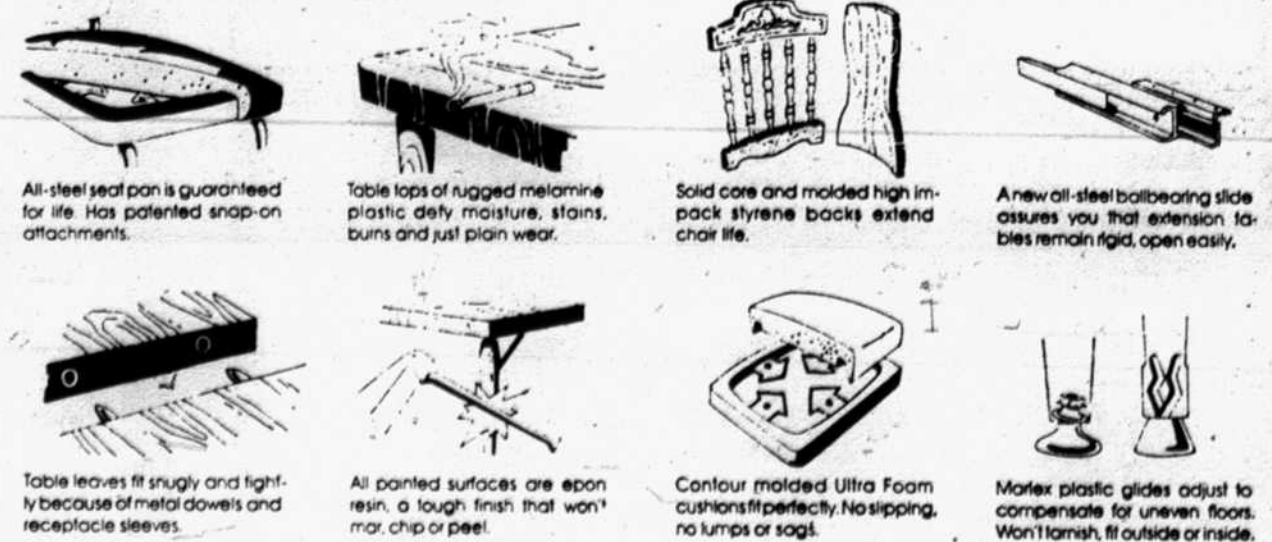

THESE CHROMCRAFT SETS FEATURE

All-steel seat pan is guaranteed for life. Has patented snap-on attachments.

Solid core and molded high impact styrene backs extend chair life.

Table leaves fit snugly and tightly because of metal dowels and receptacle sleeves.

All painted surfaces are epoxy resin, a tough finish that won't mar, chip or peel.

Contour molded Ultra Foam cushions fit perfectly. No slipping, no lumps or sags.

Storch's

425 S. TRYON ST. Ph. 333-3751
FURNISHING SOUTHERN HOMES SINCE 1888
1213 B. ROOSEVELT BLVD. MONROE 283-1551
5843 PINEVILLE RD. PHONE 525-3397

No. 1
MAX JULIEN
VONETTA MCGEE
THOMASINE & BUSEROD
DRIVEN BY LOVE... AND BANK ROBBING

No. 2
Meet the brother with a badge ... on the take
who takes on the mob and wins both ways!

BILLY DEE WILLIAMS
is on **The Take**

Biggest Double Feature Ever

Dilworth Theatre

MAN, CAN WE USE HIM NOW!
Bruce Lee is back in the fantastic all new adventures of the Super Hero from "Enter the Dragon"...

VOODOO BLACK EXORCIST

WARNING
WE ARE NOT RESPONSIBLE TO ANY PERSON THAT THIS FILM MAY DISTURB, EITHER PHYSICALLY OR MENTALLY.

Feature
2:00-4:00-6:00-8:00-10:00

Sept. 6 Thru Sept. 12

Shows 2ND LEE'S LAST
1:30 - 3:15
5:00 - 6:30 **Smash IS**
8:15 - 10:00 **Week HIS BEST**

Carolina Theatre

NERVE SHATTERING
HE'S HERE TERRIFYING
STUPEFYING

VOODOO BLACK EXORCIST

Center Theatre