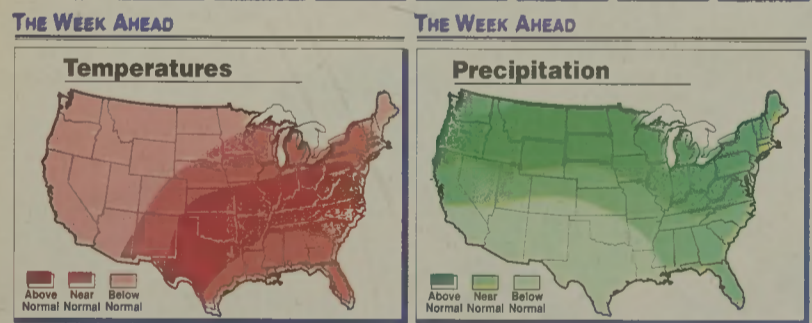

"For I will restore health unto thee, and I will heal thy wounds, saith the Lord." - Jeremiah 30: 17

On "The Plaza" • 704-535-0400
1805 Milton Road • Charlotte, NC 28215 • Pediatrics
At "The Park" • 704-399-2677
6023 Beatties Ford Road • Charlotte, NC 28216

For All Family Healthcare Needs
- Accepting New Patients -
"Appointments Not Necessary"
Dr. Fidelis Edosomwan
Pediatrics @ The Park - Now Open -
Andrew Igbade, MD
Antonia O. Emezie, MD
Comprehensive Healthcare You Need and Deserve
• Urgent Care • Internal Medicine • Minor Trauma • Industrial Medicine
• Diagnostic Center • Primary Care
Flexible Hours: Mon-Fri. 9am-7pm, Sat. 9am-5pm • Hablamos Espanol
Insurance • Medicare • Medicaid • Credit Cards

Forecast for Charlotte, NC

All maps, forecasts and data provided by Weather Source, Inc. ©2004 AccuWeather.com

LOCAL 7-DAY FORECAST

Thursday	Thu. night	Friday	Saturday	Sunday	Monday	Tuesday	Wednesday
Partly sunny.	Partly cloudy.	Partly sunny and warm.	Some sun.	Some sun.	Some sun.	Rather cloudy and warm.	Warm with some sun.
86	64	88/64	86/64	84/64	83/58	86/66	86/66

U.S. TRAVELER'S CITIES

City	Today			Friday			Saturday			Sunday			Monday		
	Hi	Lo	W	Hi	Lo	W	Hi	Lo	W	Hi	Lo	W	Hi	Lo	W
Atlanta	82	66	t	82	66	t	82	66	t	84	66	r	82	64	t
Boston	68	50	pc	72	56	pc	72	60	pc	76	53	sh	61	42	c
Chicago	82	60	t	76	60	sh	80	62	pc	80	50	t	69	44	t
Cleveland	84	58	t	78	63	t	83	63	t	78	54	t	68	46	t
Denver	75	49	t	79	48	pc	72	43	pc	70	46	c	71	45	pc
Des Moines	83	63	t	83	64	t	83	60	t	74	54	t	77	52	t
Detroit	82	62	r	74	60	t	80	62	pc	77	53	sh	68	46	t
Houston	86	70	pc	88	70	pc	88	70	pc	90	70	pc	89	71	pc
Indianapolis	86	67	pc	84	66	pc	83	65	pc	80	57	sh	76	54	t
Kansas City	87	68	c	86	68	pc	86	65	pc	80	59	t	83	58	sh
Los Angeles	69	55	pc	69	56	pc	73	56	pc	73	58	pc	73	58	pc
Miami	85	75	sh	85	76	sh	85	74	sh	85	72	pc	85	68	t
Minn.-St. Paul	67	51	pc	71	56	t	73	54	t	66	46	t	57	40	r
New Orleans	86	70	pc	87	70	pc	87	71	pc	88	70	s	88	66	s
New York City	70	64	t	77	60	t	78	62	pc	81	58	t	68	49	c
Omaha	82	64	t	84	66	t	82	58	t	75	54	t	79	53	t
Phoenix	98	71	s	90	67	s	91	67	s	93	68	s	96	68	s
San Francisco	60	52	c	64	52	pc	64	52	pc	63	45	c	55	36	pc
Seattle	70	60	pc	66	50	pc	64	47	sh	64	43	r	57	35	r
Washington	80	66	t	86	66	t	84	66	t	83	61	t	80	58	r

THE NATIONAL SUMMARY
Above-normal temperatures will develop across portions of the southern Plains and spread eastward through the Virginias and Carolinas. Near-normal temperatures will hug the Gulf Coast. A persistent trough will keep temperatures cool across the West and northern Plains. This trough will also be responsible for above-normal precipitation from the northern Rockies through the Northeast.

Weather (W): s-sunny, pc-partly cloudy, c-cloudy, sh-showers, t-thunderstorms, rain, sf-snow flurries, sn-snow, h-ice.

WORLD TRAVELER'S CITIES

City	Today			Friday			Saturday			Sunday			Monday		
	Hi	Lo	W	Hi	Lo	W	Hi	Lo	W	Hi	Lo	W	Hi	Lo	W
Amsterdam	59	45	c	51	43	pc	58	53	sh	61	50	s	60	46	pc
Berlin	62	45	pc	57	35	pc	59	45	pc	67	51	pc	68	45	pc
Buenos Aires	54	37	c	55	38	c	53	36	r	56	36	pc	55	40	r
Cairo	85	51	s	90	58	pc	93	60	s	94	61	s	93	62	s
Jerusalem	74	50	s	78	53	s	83	55	s	84	58	s	86	58	pc
Johannesburg	72	49	s	72	48	pc	73	53	s	77	53	s	78	50	s
London	66	42	c	56	45	pc	64	49	pc	64	49	pc	64	45	pc
Madrid	79	50	pc	78	50	c	70	47	t	74	48	c	72	48	c
Mexico City	73	48	c	77	53	pc	70	47	t	79	56	pc	81	57	s
Moscow	50	28	r	52	34	pc	54	33	c	56	35	sh	54	31	r
Paris	77	55	pc	64	45	pc	66	48	pc	68	50	s	70	51	pc
Rio de Janeiro	71	58	c	68	57	r	68	57	sh	69	56	sh	68	61	r
Rome	75	54	s	72	50	pc	67	51	sh	72	58	sh	74	52	pc
San Juan	86	75	t	86	75	t	86	76	t	87	76	r	88	77	c
Seoul	74	53	c	72	51	s	71	49	s	73	53	s	76	53	pc
Sydney	69	53	s	70	51	s	70	53	pc	74	53	pc	67	51	c
Tokyo	70	58	r	74	66	r	76	60	pc	75	62	pc	75	61	pc
Toronto	69	52	t	68	57	pc	72	60	t	76	57	t	69	50	t
Winnipeg	62	43	pc	60	45	c	58	42	c	57	42	sh	58	37	r
Zurich	77	53	pc	58	44	r	67	49	s	71	49	s	67	46	r

SUN & MOON

	Sunrise	Sunset
Thu., May 20	6:16 a.m.	8:24 p.m.
Fri., May 21	6:15 a.m.	8:25 p.m.
Sat., May 22	6:14 a.m.	8:26 p.m.
Sun., May 23	6:14 a.m.	8:27 p.m.
Mon., May 24	6:13 a.m.	8:27 p.m.
Tue., May 25	6:13 a.m.	8:28 p.m.
Wed., May 26	6:12 a.m.	8:29 p.m.

	Moonrise	Moonset
Thu., May 20	6:59 a.m.	10:09 p.m.
Fri., May 21	7:42 a.m.	11:04 p.m.
Sat., May 22	8:31 a.m.	11:53 p.m.

Moon Phases

Phase	May	June
New	19	27
First	27	3
Full	3	9
Last	9	19