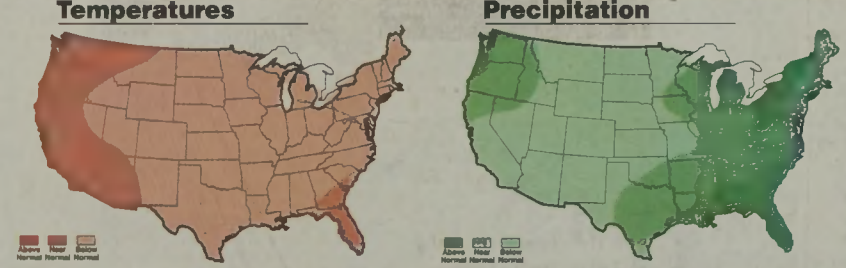

"They take advantage of poor people who are desperate," Corbett says. "They

charge triple digit interest rates just like pay day lenders. In fact, it's worse because the people's mode of transportation is at risk and their most valuable assets."

Sharpton said he decided to wait for even more specific information from Corbett, but retains doubts about LoanMax.

"You cannot have a country where only people with cred-

it can go to banks. I've got businessmen that can't get a bank loan and they have lucrative businesses," Sharpton says. "That's exactly my point. Now, if this company is the wrong company, we can debate that and I will not go forward. But, I'm not going to back down at all if the banks have driven people with alternative lending services out of business."

AccuWeather.com 7-DAY FORECAST FOR CHARLOTTE, NC

Thursday	Thu. night	Friday	Saturday	Sunday	Monday	Tuesday	Wednesday
Rain, some ice early	Partly cloudy	Periods of sun, chilly	Periods of sun	A wintry mix possible	A chance of morning rain	Mostly cloudy	Partly sunny
40°	32°	46° 32°	52° 32°	40° 34°	46° 29°	47° 29°	46° 27°
RealFeel 33°	RealFeel 27°	RealFeel 38° 27°	RealFeel 48° 25°	RealFeel 31° 26°	RealFeel 47° 25°	RealFeel 47° 21°	RealFeel 43° 20°

The patented RealFeel Temperature™ is AccuWeather's exclusive index of the effects of temperature, wind, humidity, sunshine, precipitation, and elevation on the human body.

Forecasts and graphics provided by AccuWeather, Inc. ©2005

IN THE SKY

Sun	Moon	Moon Phases
<table border="1"> <tr><th>Rise</th><th>Set</th></tr> <tr><td>Thursday 7:25 a.m.</td><td>5:13 p.m.</td></tr> <tr><td>Friday 7:26 a.m.</td><td>5:13 p.m.</td></tr> <tr><td>Saturday 7:26 a.m.</td><td>5:14 p.m.</td></tr> <tr><td>Sunday 7:27 a.m.</td><td>5:14 p.m.</td></tr> <tr><td>Monday 7:27 a.m.</td><td>5:15 p.m.</td></tr> <tr><td>Tuesday 7:28 a.m.</td><td>5:15 p.m.</td></tr> <tr><td>Wednesday 7:28 a.m.</td><td>5:15 p.m.</td></tr> </table>	<table border="1"> <tr><th>Rise</th><th>Set</th></tr> <tr><td>Thursday 5:02 p.m.</td><td>7:37 a.m.</td></tr> <tr><td>Friday 5:58 p.m.</td><td>8:34 a.m.</td></tr> <tr><td>Saturday 6:57 p.m.</td><td>9:23 a.m.</td></tr> <tr><td>Sunday 7:56 p.m.</td><td>10:04 a.m.</td></tr> <tr><td>Monday 8:56 p.m.</td><td>10:39 a.m.</td></tr> <tr><td>Tuesday 9:57 p.m.</td><td>11:08 a.m.</td></tr> <tr><td>Wednesday 10:54 p.m.</td><td>11:34 a.m.</td></tr> </table>	<table border="1"> <tr><th>Full</th><th>Last</th><th>New</th><th>First</th></tr> <tr><td>12/15</td><td>12/23</td><td>12/30</td><td>1/6</td></tr> </table>

REGIONAL CITIES

City	Thursday	Friday	Saturday	Sunday	City	Thursday	Friday	Saturday	Sunday
Aiken, SC	44 34 r	56 31 pc	56 34 pc	48 37 r	Memphis, TN	48 31 pc	52 30 pc	48 35 pc	50 33 pc
Augusta, GA	46 30 r	56 28 pc	54 38 pc	48 38 r	Myrtle Beach, SC	55 45 r	56 37 pc	53 40 c	52 39 r
Charleston, SC	54 43 r	59 34 pc	60 38 c	54 42 r	Norfolk, VA	49 44 r	49 33 pc	46 32 pc	47 38 pc
Columbia, SC	44 36 r	57 31 pc	54 36 pc	47 36 r	Raleigh, NC	40 34 i	48 29 pc	46 30 pc	38 32 sn
Durham, NC	41 35 i	47 28 pc	48 31 pc	38 33 sn	Richmond, VA	41 38 i	46 28 pc	47 28 pc	43 29 pc
Greensboro, NC	36 32 i	45 28 pc	46 30 pc	38 31 sn	Roanoke, VA	32 31 i	39 27 c	44 26 pc	41 28 pc
Greenville, SC	38 33 r	52 30 pc	48 33 pc	41 33 sn	Savannah, GA	54 41 r	60 34 pc	60 41 c	53 43 r
Knoxville, TN	41 30 r	44 29 pc	46 29 pc	44 33 pc	Wilmington, NC	57 42 r	58 36 pc	56 37 c	52 39 r
Lynchburg, VA	31 30 i	41 22 pc	46 25 pc	41 25 pc	Winston-Salem, NC	38 32 l	44 26 pc	48 31 pc	40 31 sn

U.S. CITIES

City	Thursday	Friday	Saturday	Sunday	City	Thursday	Friday	Saturday	Sunday
Atlanta	42 33 r	52 34 pc	49 34 pc	44 36 r	Miami	80 65 t	78 68 sh	77 66 pc	81 68 pc
Boston	34 28 pc	38 31 sn	40 28 pc	39 27 pc	Minneapolis	26 16 sf	21 11 sf	19 7 sf	20 7 c
Chicago	32 24 sf	28 18 sf	28 14 sf	24 12 pc	New Orleans	59 40 c	57 43 pc	57 45 r	59 46 r
Cleveland	35 28 sn	33 26 sf	29 22 sf	29 23 pc	New York City	34 30 sn	41 32 sn	40 24 pc	41 31 pc
Dallas	55 30 s	52 32 r	47 30 sh	46 34 pc	Orlando	74 54 r	68 52 pc	72 56 pc	72 57 sh
Denver	33 5 pc	28 7 pc	33 12 pc	44 17 s	Pittsburgh	36 26 sn	34 24 sf	32 20 sf	30 15 pc
Detroit	32 26 sn	30 22 sf	30 18 sf	32 20 c	Phoenix	67 43 pc	67 43 pc	66 42 s	70 44 pc
Houston	64 38 pc	60 45 c	52 38 r	54 38 pc	San Francisco	56 44 pc	56 46 pc	56 47 pc	58 48 pc
Kansas City	38 20 pc	32 20 pc	30 18 pc	39 21 c	Seattle	40 28 c	42 30 pc	44 34 c	47 39 pc
Los Angeles	64 48 pc	66 48 pc	66 50 pc	67 48 pc	Washington, DC	36 32 sn	44 30 pc	44 26 pc	44 30 pc

WORLD CITIES

City	Thursday	Friday	Saturday	Sunday	City	Thursday	Friday	Saturday	Sunday
Amsterdam	47 39 sh	44 37 sh	41 38 sh	40 34 pc	Paris	45 37 sh	46 38 sh	40 33 pc	40 32 pc
Berlin	41 30 sh	38 26 sf	30 25 sf	32 26 sf	Rio de Janeiro	79 71 t	84 74 t	85 73 r	88 76 t
Buenos Aires	84 64 pc	83 62 t	70 61 pc	72 62 s	Rome	50 39 pc	52 41 pc	54 43 r	49 35 pc
Cairo	69 50 s	68 53 pc	66 50 s	67 47 s	San Juan	83 72 pc	84 72 pc	83 72 pc	83 73 pc
Jerusalem	66 44 pc	63 47 pc	57 45 s	61 44 pc	Seoul	26 11 pc	26 14 c	23 6 c	28 21 pc
Johannesburg	77 56 pc	79 57 pc	70 55 pc	73 55 pc	Sydney	77 73 s	94 74 c	87 68 c	73 63 s
London	47 38 sh	48 34 pc	40 30 c	42 37 sh	Tokyo	48 36 pc	48 33 s	50 31 pc	40 29 s
Mexico City	73 40 pc	74 39 s	76 41 s	72 40 pc	Toronto	28 27 sn	29 19 sn	28 13 sf	22 10 pc
Moscow	27 20 c	23 23 sn	33 32 sn	35 29 sn	Zurich	33 26 sf	33 26 sn	33 26 sf	29 26 sn