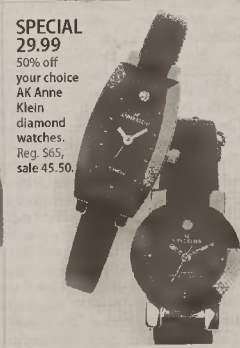

SPECIAL 29.99

50% off your choice AK Anne Klein diamond watches. Reg. $65, sale 45.50.