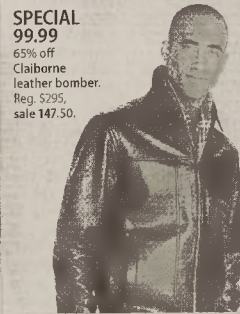

SPECIAL 99.99

65% off Claiborne leather bomber. Reg. $295, sale 147.50.

SPECIAL 39.99