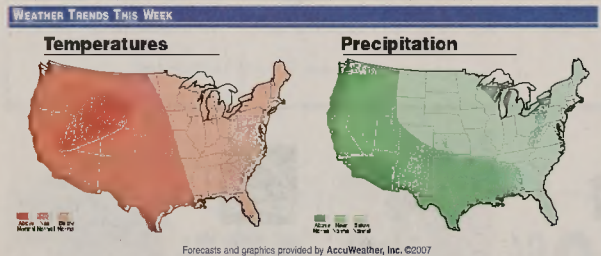

IN THE SKY

Sun	Rise	Set	Moon	Rise	Set	Moon Phases
Thursday	7:11 a.m.	6:06 p.m.	Thursday	5:58 a.m.	5:55 p.m.	New
Friday	7:10 a.m.	6:07 p.m.	Friday	6:40 a.m.	5:09 p.m.	First
Saturday	7:09 a.m.	6:08 p.m.	Saturday	7:15 a.m.	6:22 p.m.	Full
Sunday	7:07 a.m.	6:09 p.m.	Sunday	7:46 a.m.	7:35 p.m.	Last
Monday	7:05 a.m.	6:10 p.m.	Monday	8:15 a.m.	8:47 p.m.	
Tuesday	7:05 a.m.	6:11 p.m.	Tuesday	8:44 a.m.	9:59 p.m.	
Wednesday	7:04 a.m.	6:12 p.m.	Wednesday	9:15 a.m.	11:12 p.m.	

REGIONAL CITIES

Thursday	Friday	Saturday	Sunday	Thursday	Friday	Saturday	Sunday
Atlanta	63 21 pc	46 19 s	54 29 pc	50 26 s	43 32 s	52 30 pc	44 30 s
Charlotte	53 21 pc	46 19 s	54 29 pc	50 26 s	43 32 s	52 30 pc	44 30 s
Dallas	54 23 s	48 18 s	55 30 pc	51 27 s	44 29 pc	51 34 s	47 26 r
Denver	52 29 pc	48 24 s	55 34 s	51 29 r	44 29 pc	50 24 s	47 30 r
Houston	50 22 pc	42 28 s	52 32 pc	49 27 s	44 24 pc	50 24 s	44 20 pc
Los Angeles	40 21 pc	37 22 s	47 28 s	44 23 pc	34 16 pc	50 15 s	41 26 s
Phoenix	38 19 pc	35 24 s	43 27 c	41 21 pc	34 16 pc	40 26 sn	35 22 c
Portland	44 23 pc	39 22 s	49 29 pc	46 24 pc	34 16 pc	55 29 s	54 32 s
San Francisco	36 17 pc	28 21 s	45 26 c	36 19 pc	46 27 pc	41 24 s	53 33 s
Seattle	29 14 pc	30 14 s	39 23 c	39 19 pc	37 20 pc	35 23 s	44 27 c

U.S. CITIES

City	Thursday	Friday	Saturday	Sunday	City	Thursday	Friday	Saturday	Sunday
Atlanta	42 21 s	46 25 s	52 29 c	46 28 s	Miami	75 55 r	67 48 r	70 50 s	73 49 s
Boston	9 8 s	15 14 sf	30 18 sf	20 10 sf	Minneapolis	10 4 s	19 13 sn	22 6 sf	20 7 pc
Chicago	8 4 c	20 19 sn	25 16 sf	25 9 pc	New Orleans	47 33 c	50 38 s	65 40 s	59 44 s
Cleveland	9 8 s	15 14 sf	30 18 sf	20 10 sf	New York City	21 19 pc	25 20 pc	32 23 c	29 18 r
Dallas	38 23 pc	56 39 s	60 36 s	59 36 s	Orlando	63 40 c	59 31 c	63 41 s	62 39 s
Denver	37 22 pc	51 22 pc	47 25 pc	52 25 pc	Pittsburgh	10 7 sf	16 10 sf	24 19 sn	25 9 s
Detroit	10 9 sf	16 14 c	30 16 sf	22 9 sf	Phoenix	66 47 s	76 53 s	78 54 pc	75 52 sh
Houston	45 29 c	55 39 s	66 42 s	65 43 s	San Francisco	61 49 pc	63 50 s	63 50 s	65 49 c
Kansas City	19 11 s	35 29 c	36 15 s	36 20 pc	Seattle	50 44 r	50 42 c	52 40 pc	52 42 r
Los Angeles	74 50 s	78 54 s	78 54 pc	70 52 sh	Washington, DC	29 15 pc	28 19 s	38 26 sn	39 22 c