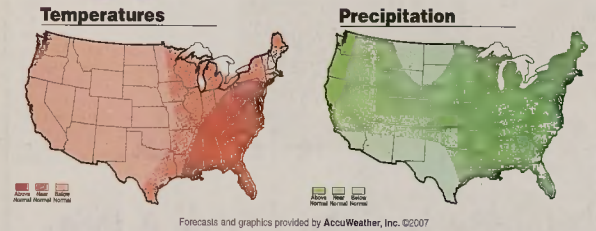

FULL-SERVICE BRANCH OFFICES

1660 Garnet St.
Kannapolis, NC 28083
704-933-1021

1400 West Bank St.
Salisbury, NC 28144
704-637-6528

NCUA

"We look forward to adding you and your family to ours."

• Internal Medicine • Urgent Care • Minor Trauma • In-House Lab/ix-ray
• Allergy Testing • Occupational Medicine • Disability Determinations
• Employment Physicals • Routine Physicals • EKG
• Nerve Conduction Studies • Walk-ins Accepted

TREATMENT AND CARE THAT PUTS YOU FIRST.

ALFA
MEDICAL CLINIC

NOW OPEN
CALL NOW FOR APPOINTMENTS!

2540 West Arrowood Rd.
Suite 110
Charlotte, NC 28273
Ph: (704) 588-9397
Fax: (704) 588-9499
www.alfamedicalclinic.com

Francis Obang, MD
BOARD CERTIFIED

Monday-Friday 9:00am-6:00pm • Saturday 9:00am-1:00pm
WALK-INS WELCOME

AccuWeather.com 7-DAY FORECAST FOR CHARLOTTE, NC

Thursday	Thu. night	Friday	Saturday	Sunday	Monday	Tuesday	Wednesday
Mostly sunny and breezy	Mainly clear	Tanes of clouds and sun	Plenty of sunshine	Rather cloudy and sun	Partly sunny	Partly sunny	Brilliant sunshine
69°	67°	62°	60°	58°	63°	59°	64°
RealFeel	RealFeel	RealFeel	RealFeel	RealFeel	RealFeel	RealFeel	RealFeel

The patented RealFeel Temperature® is AccuWeather's exclusive view of the effects of temperature, wind, humidity, sunshine, precipitation, and elevation on the human body.