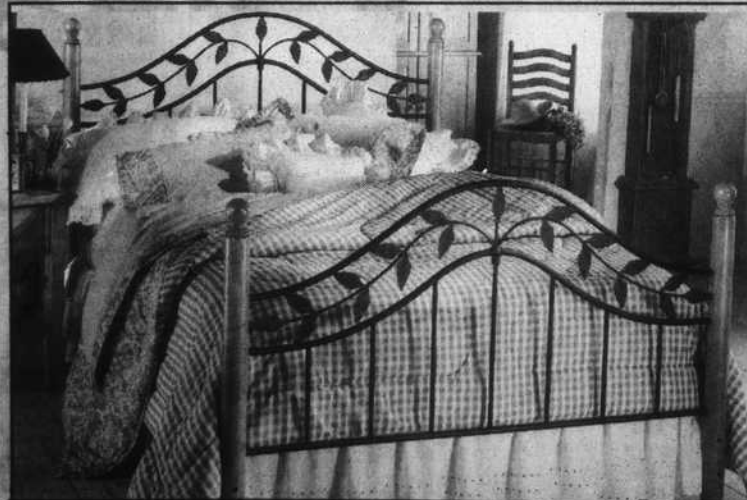

SIMMONS BEAUTYREST NOBILITY PILLOW-TOP

Twin (ea. pc.).....\$299
Full (ea. pc.).....\$349
Queen (2 pc. set).....\$799
King (3 pc. set).....\$999

BEAUTIFUL QUALITY IRON BEDS

Dress Your
Bedroom Up!
We have the largest
headboard and
footboard selection
in the Carolinas!