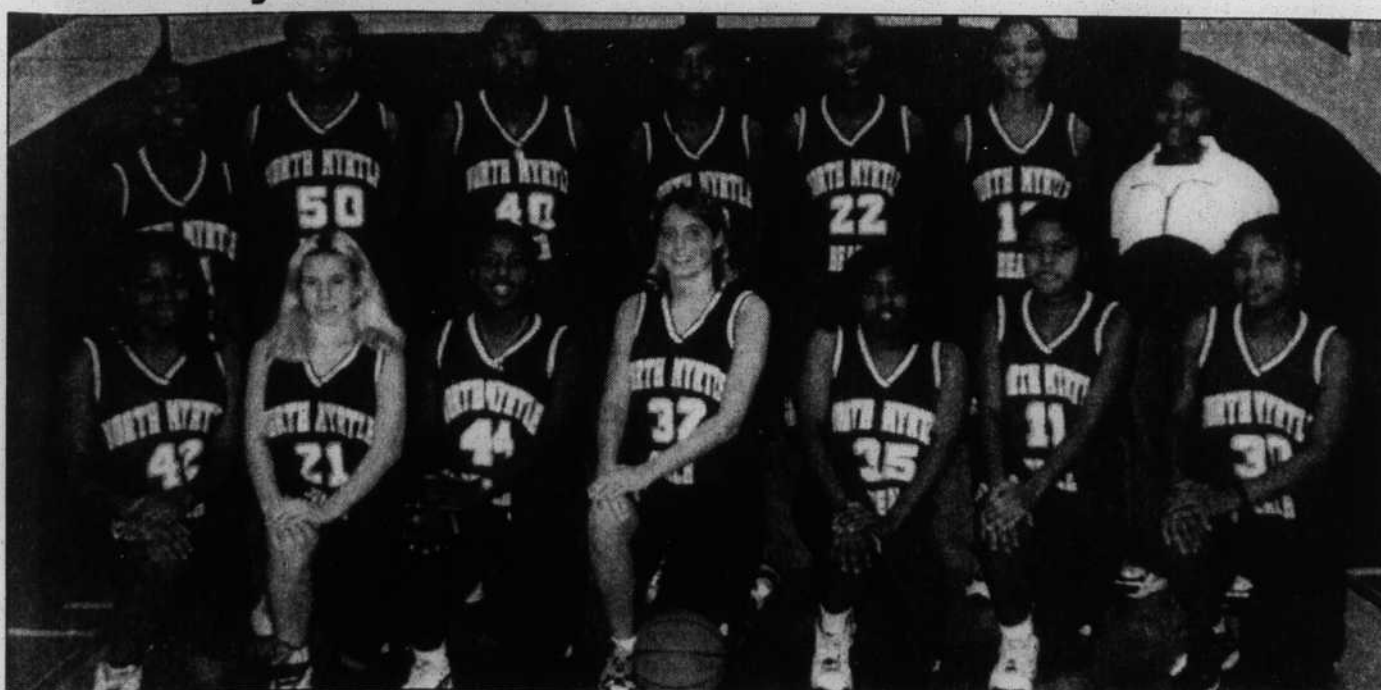

SPORTS

County girls teams open against same opponents

THE STATE PORT
PILOT

Seashell Holiday Classic
Girls Tournament
December 27-30

South Brunswick

North Brunswick

West Brunswick

North Myrtle Beach

Girls action

Wren defends title

The Lady Hurricanes from Wren High (S.C.) will return to the *State Port Pilot* Seashell Holiday Classic basketball tournament next week in hopes of defending their 1998 title.

Wren defeated North Myrtle Beach (S.C.), 59-51, in the championship game last year behind outstanding senior guard Heather Crowe's 28 points. Crowe signed to play for Clemson University after the 1998-99 season.

She scored 82 points in three games and won the most valuable player award for the tournament. That is an average of 27.3 points per game for three games, a tournament record that other players will try to break in the future.