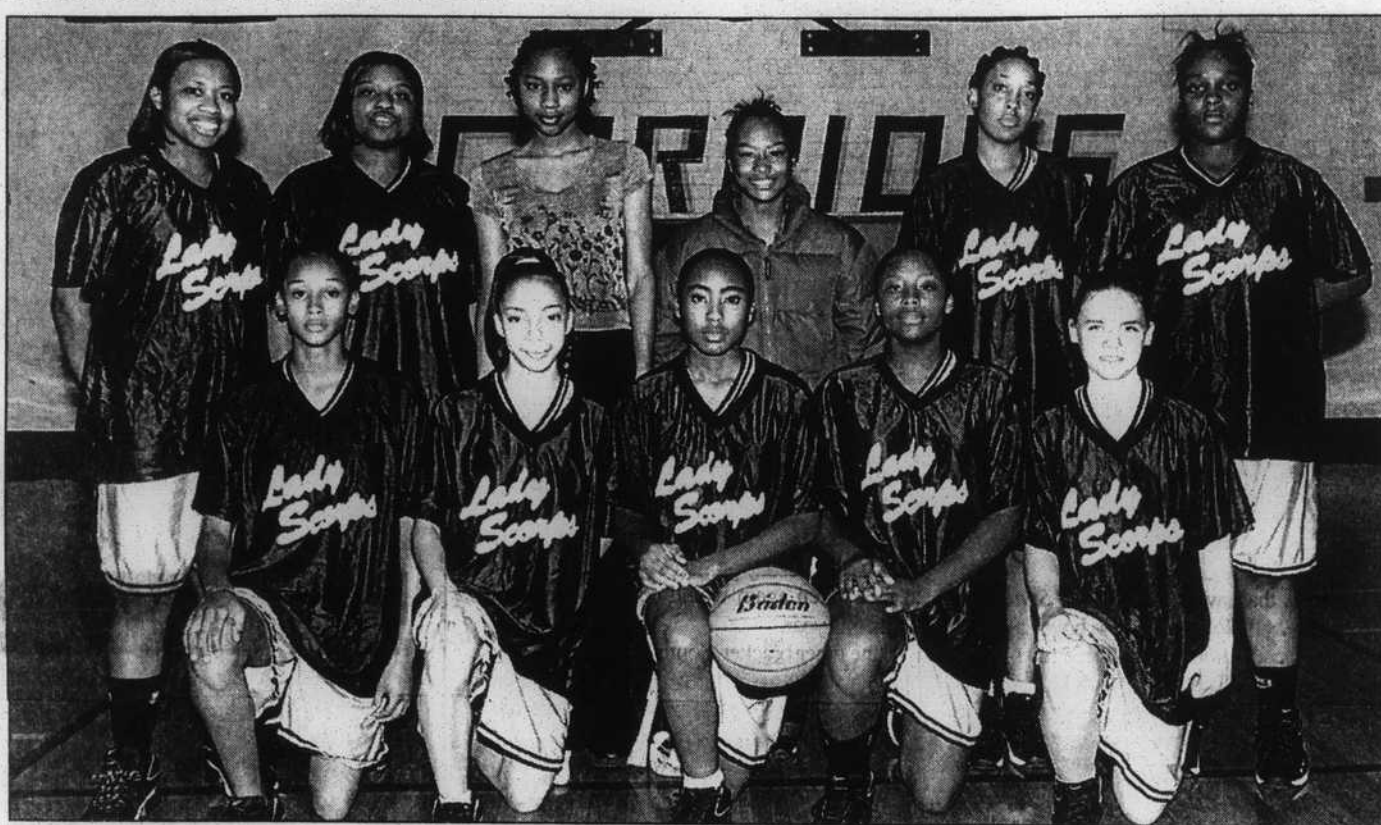

SPORTS

County girls teams open against same opponents

THE STATE PORT
PILOT

Seashell Holiday Classic
Girls Tournament
December 27-30

South Brunswick

North Brunswick

West Brunswick

North Myrtle Beach

Girls action

Wren defends title

The Lady Hurricanes from Wren High (S.C.) will return to the *State Port Pilot* Seashell Holiday Classic basketball tournament next week in hopes of defending their 1998 title.

Wren defeated North Myrtle Beach (S.C.), 59-51, in the championship game last year behind outstanding senior guard Heather Crowe's 28 points. Crowe signed to play for Clemson University after the 1998-99 season.

She scored 82 points in three games and won the most valuable player award for the tournament. That is an average of 27.3 points per game for three games, a tournament record that other players will try to break in the future.