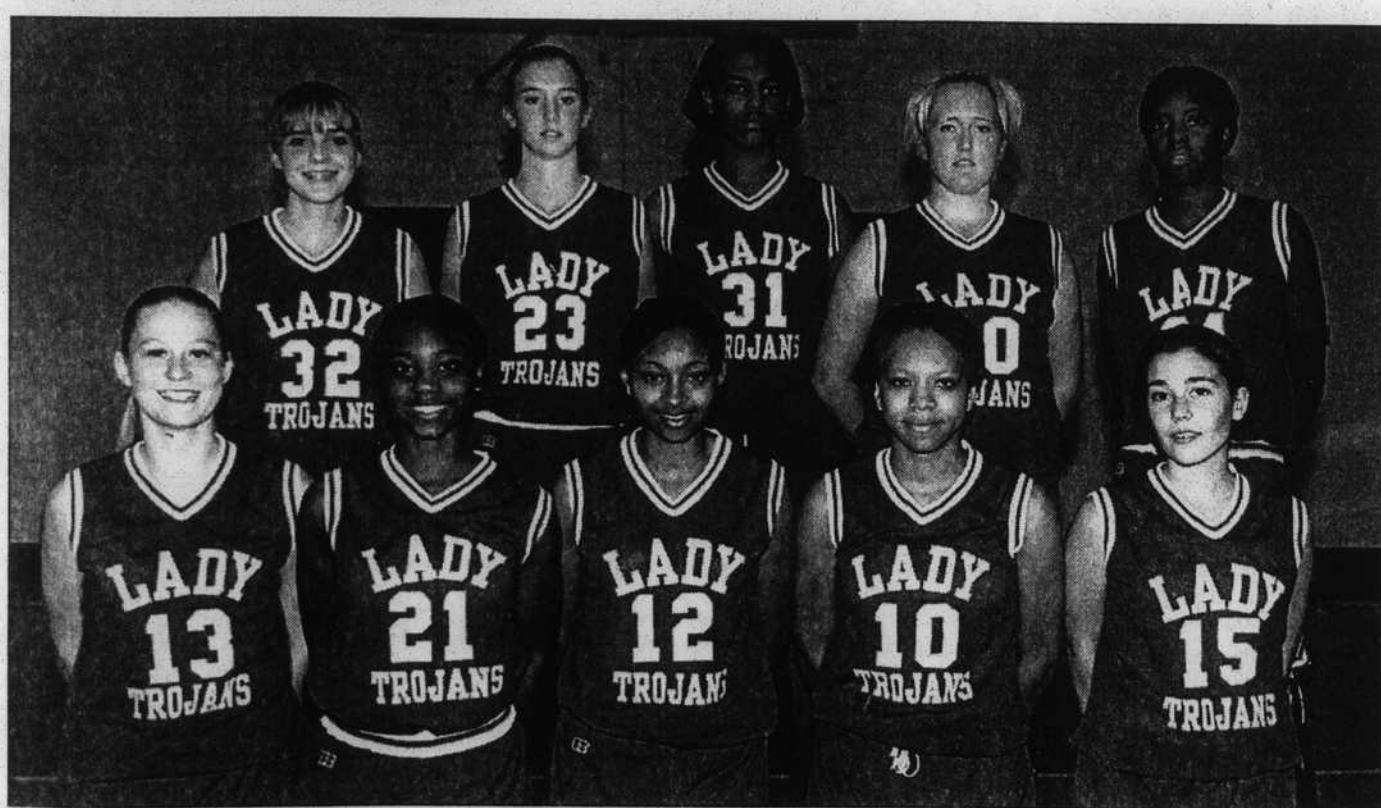

SPORTS

County girls teams open against same opponents

THE STATE PORT
PILOT

Seashell Holiday Classic
Girls Tournament
December 27-30

South Brunswick

North Brunswick

West Brunswick

North Myrtle Beach

Girls action

Wren defends title

The Lady Hurricanes from Wren High (S.C.) will return to the *State Port Pilot* Seashell Holiday Classic basketball tournament next week in hopes of defending their 1998 title.

Wren defeated North Myrtle Beach (S.C.), 59-51, in the championship game last year behind outstanding senior guard Heather Crowe's 28 points. Crowe signed to play for Clemson University after the 1998-99 season.

She scored 82 points in three games and won the most valuable player award for the tournament. That is an average of 27.3 points per game for three games, a tournament record that other players will try to break in the future.