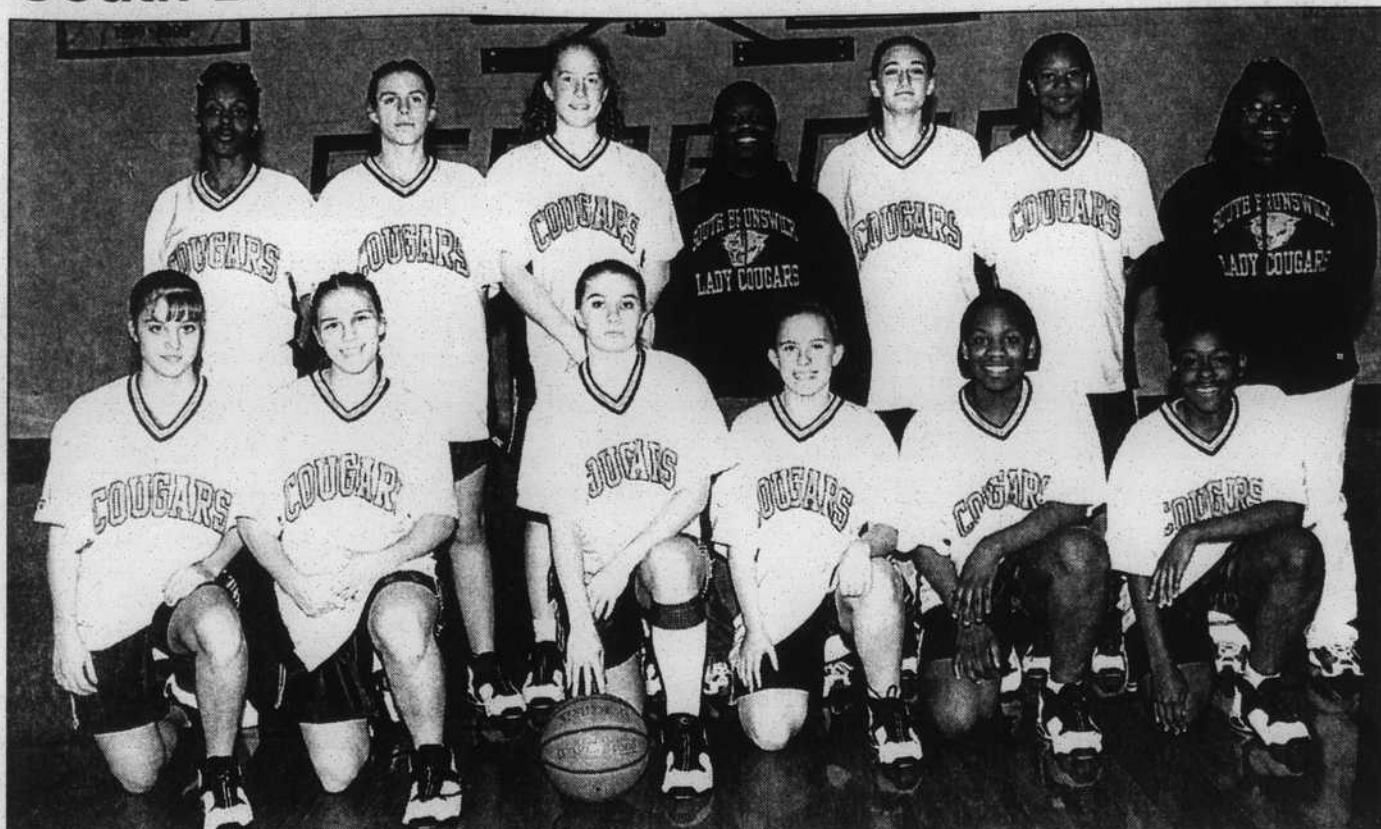

SPORTS

County girls teams open against same opponents

THE STATE PORT
PILOT

Seashell Holiday Classic
Girls Tournament
December 27-30

South Brunswick

North Brunswick

West Brunswick

North Myrtle Beach

Girls action

Wren defends title

The Lady Hurricanes from Wren High (S.C.) will return to the *State Port Pilot* Seashell Holiday Classic basketball tournament next week in hopes of defending their 1998 title.

Wren defeated North Myrtle Beach (S.C.), 59-51, in the championship game last year behind outstanding senior guard Heather Crowe's 28 points. Crowe signed to play for Clemson University after the 1998-99 season.

She scored 82 points in three games and won the most valuable player award for the tournament. That is an average of 27.3 points per game for three games, a tournament record that other players will try to break in the future.