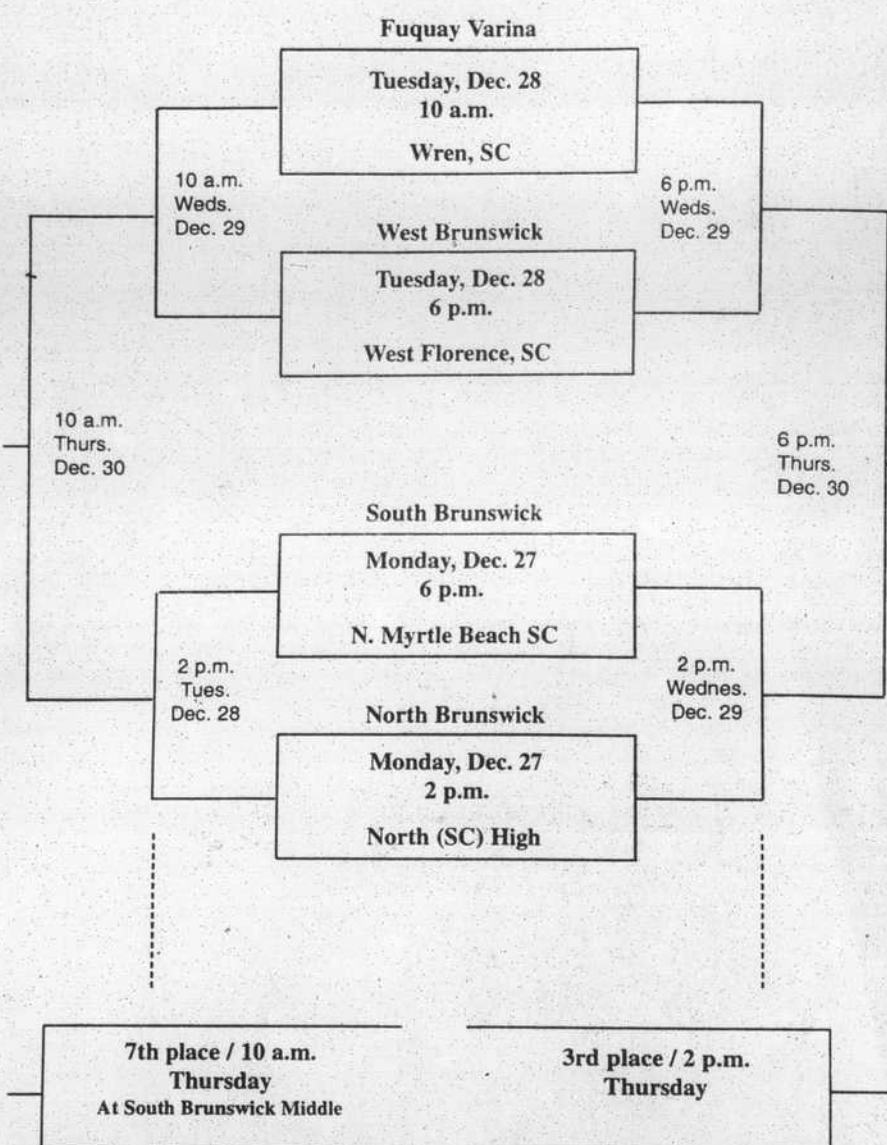

SPORTS

County girls teams open against same opponents

THE STATE PORT
PILOT

Seashell Holiday Classic
Girls Tournament
December 27-30

South Brunswick

North Brunswick

West Brunswick

North Myrtle Beach

Girls action

Wren defends title

The Lady Hurricanes from Wren High (S.C.) will return to the *State Port Pilot* Seashell Holiday Classic basketball tournament next week in hopes of defending their 1998 title.