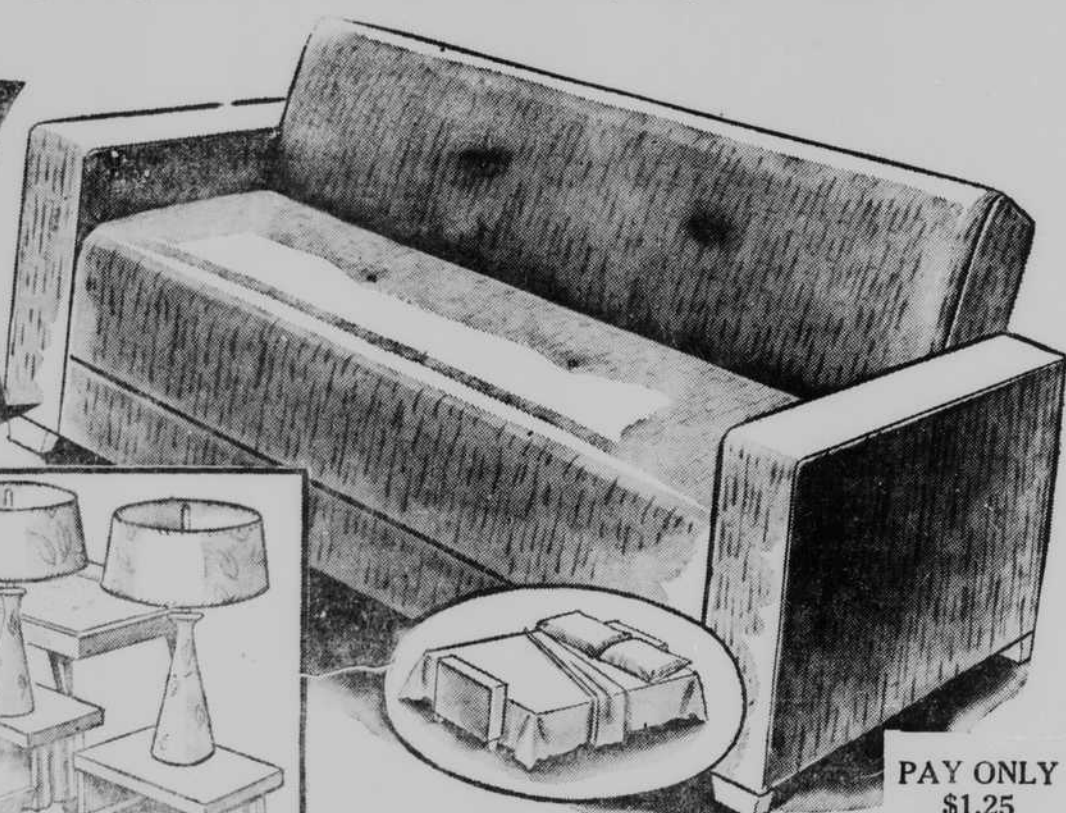

FURNITURE

SALE

A SELLOUT LAST WEEK *New Stock Arrived And We Are Repeating This Remarkable Offer By Popular Demand*

Look What You Get!

Converts to restful bed

PAY ONLY \$1.25 WEEKLY

DOUBLE PURPOSE SOFA BED
Plus All The Tables And Lamps Shown!

Fabulous 2-way modern setting at tremendous savings! Clean-cut, button-trimmed sofa that opens in a jiffy into a restful resilient bed, 3 plastic top tables, and 2 decorator glazed lamps!

\$79.95

Included!